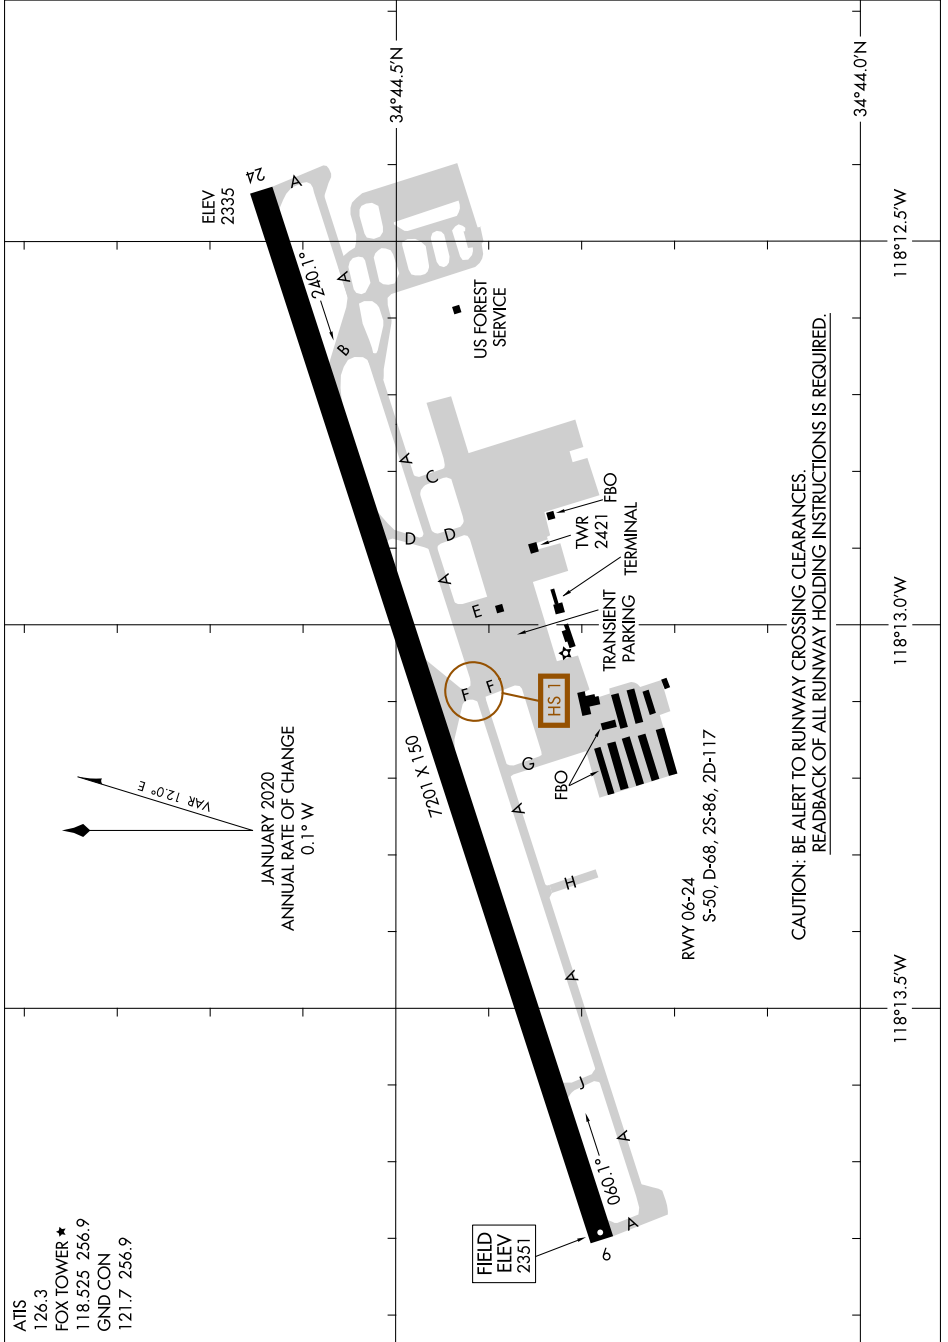

AIRPORT DIAGRAM

AL-5065 (FAA)

GENERAL WM J FOX AIRFIELD (WJF)
LANCASTER, CALIFORNIA

SW-3, 22 APR 2021 to 20 MAY 2021

JANUARY 2020
ANNUAL RATE OF CHANGE
0.1° W

VAR 120° E

ATIS 126.3
 FOX TOWER ★ 118.525 256.9
 GND CON 121.7 256.9

AIRPORT DIAGRAM

LANCASTER, CALIFORNIA
GENERAL WM J FOX AIRFIELD (WJF)

SW-3, 22 APR 2021 to 20 MAY 2021

CAUTION: BE ALERT TO RUNWAY CROSSING CLEARANCES.
READBACK OF ALL RUNWAY HOLDING INSTRUCTIONS IS REQUIRED.