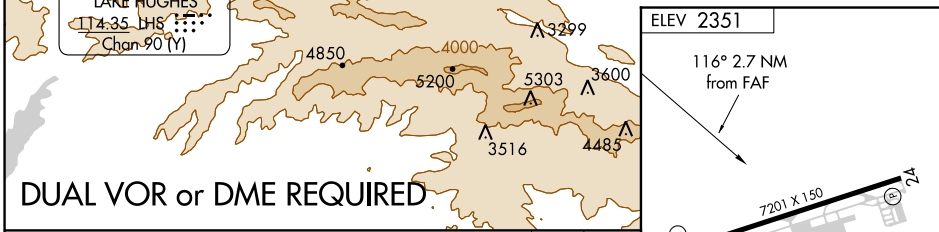

VORTAC PMD 114.5 Chan 92	APP CRS 116°	Rwy Idg TDZE Apt Elev N/A N/A 2351
--	------------------------	--

VOR-B

GENERAL WM J FOX AIRFIELD (WJF)

MISSSED APPROACH: Climb to 4500 direct PMD VORTAC and hold.

ATIS 126.3	JOSHUA APP CON 126.1 290.3	FOX TOWER * 118.525 (CTAF) 256.9	GND CON 121.7 256.9	UNICOM 122.95
----------------------	--------------------------------------	--	-------------------------------	-------------------------

SW-3, 22 APR 2021 to 20 MAY 2021

SW-3, 22 APR 2021 to 20 MAY 2021

CATEGORY	A	B	C	D	FAF to MAP 2.7 NM					
CIRCLING	3320-1¼ 969 (1000-1¼)	3320-1½ 969 (1000-1½)	3320-3	969 (1000-3)	Knots	60	90	120	150	180
					Min:Sec	2:42	1:48	1:21	1:05	0:54