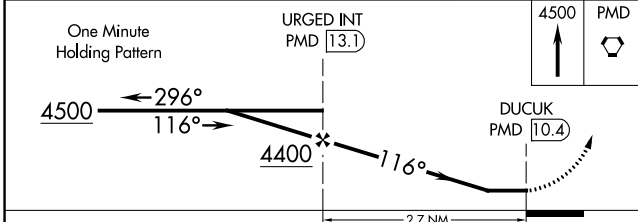

VORTAC PMD 114.5 Chan 92	APP CRS 116°	Rwy Idg TDZE Apt Elev N/A N/A 2351
--	------------------------	--

VOR-B

GENERAL WM J FOX AIRFIELD (WJF)

MISSSED APPROACH: Climb to 4500 direct PMD VORTAC and hold.

ATIS 126.3	JOSHUA APP CON 126.1 290.3	FOX TOWER * 118.525 (CTAF) 256.9	GND CON 121.7 256.9	UNICOM 122.95
----------------------	--------------------------------------	--	-------------------------------	-------------------------

SW-3, 22 APR 2021 to 20 MAY 2021

SW-3, 22 APR 2021 to 20 MAY 2021

CATEGORY	A	B	C	D	FAF to MAP 2.7 NM					
CIRCLING	3320-1¼ 969 (1000-1¼)	3320-1½ 969 (1000-1½)	3320-3	969 (1000-3)	Knots	60	90	120	150	180
					Min:Sec	2:42	1:48	1:21	1:05	0:54