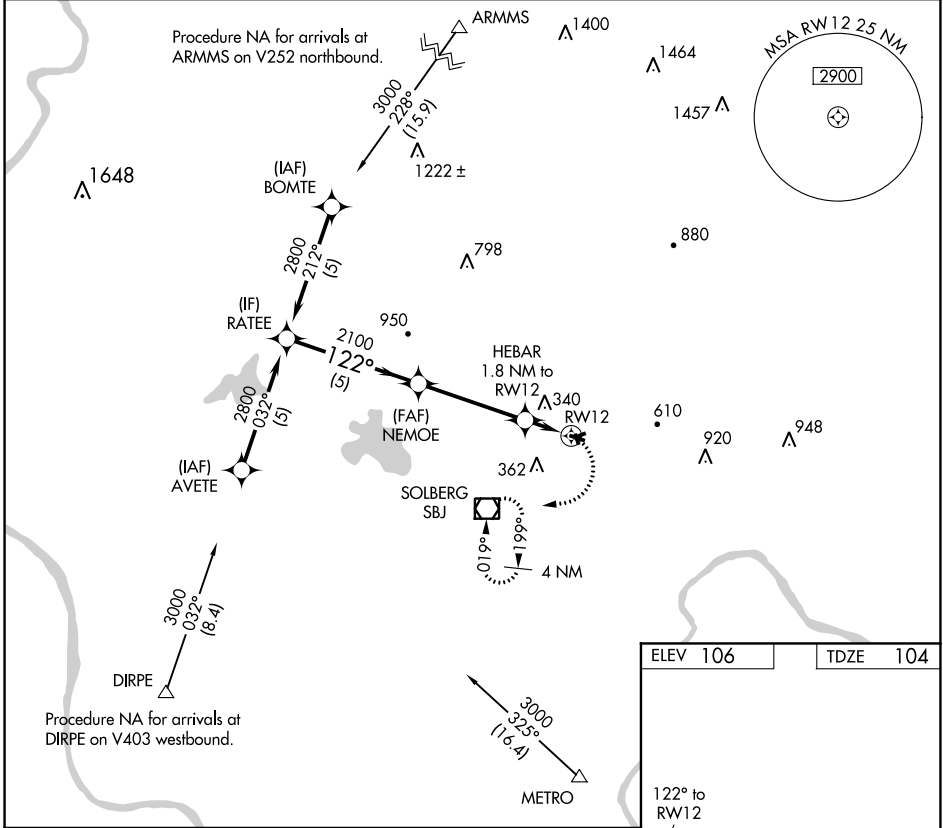

RNAV (GPS) RWY 12

SOMERSET (SMQ)

APP CRS	Rwy Idg	2739
122°	TDZE	104
	Apt Elev	106

RNP APCH.	MISSED APPROACH: Climbing right turn to 2500 direct SBJ VOR/DME and hold, continue climb in hold to 2500
<p>▼ Procedure NA at night. Rwy 12 helicopter visibility reduction below 1 SM NA.</p> <p>▲</p>	

ASOS 120.6	NEW YORK APP CON 132.8 379.9	UNICOM 123.0 (CTAF)	118.325 0
----------------------	--	-------------------------------	-------------------------

CATEGORY	A	B	C	D
LN AV MDA	640-1	536 (600-1)		NA
CIRCLING	640-1 534 (600-1)	960-1¼ 854 (900-1¼)		NA

NE-2, 22 APR 2021 to 20 MAY 2021

NE-2, 22 APR 2021 to 20 MAY 2021