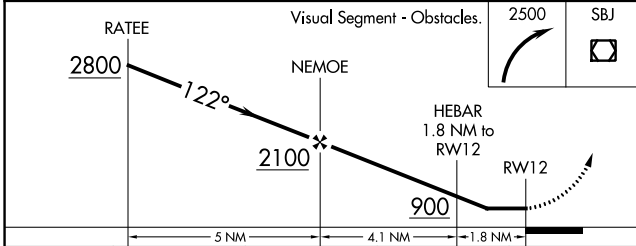

RNAV (GPS) RWY 12

SOMERSET (SMQ)

APP CRS	Rwy Idg	2739
122°	TDZE	104
	Apt Elev	106

RNP APCH.	MISSED APPROACH: Climbing right turn to 2500 direct SBJ VOR/DME and hold, continue climb in hold to 2500
<p>▼ Procedure NA at night. Rwy 12 helicopter visibility reduction below 1 SM NA.</p> <p>▲</p>	

ASOS 120.6	NEW YORK APP CON 132.8 379.9	UNICOM 123.0 (CTAF)	118.325 0
----------------------	--	-------------------------------	-------------------------

CATEGORY	A	B	C	D
LN AV MDA	640-1	536 (600-1)		NA
CIRCLING	640-1 534 (600-1)	960-1¼ 854 (900-1¼)		NA