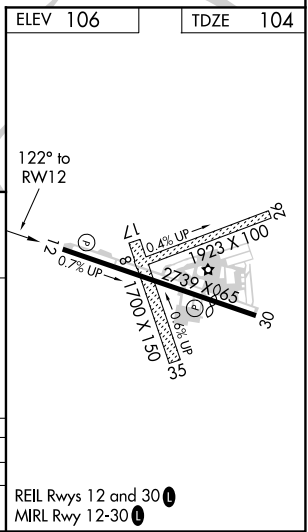

RNAV (GPS) RWY 12

SOMERSET (SMQ)

APP CRS	Rwy Idg	2739
122°	TDZE	104
	Apt Elev	106

RNP APCH.	MISSED APPROACH: Climbing right turn to 2500 direct SBJ VOR/DME and hold, continue climb in hold to 2500
<p>▼ Procedure NA at night. Rwy 12 helicopter visibility reduction below 1 SM NA.</p> <p>▲</p>	

ASOS 120.6	NEW YORK APP CON 132.8 379.9	UNICOM 123.0 (CTAF)	118.325 0
----------------------	--	-------------------------------	-------------------------

CATEGORY	A	B	C	D
LN AV MDA	640-1	536 (600-1)		NA
CIRCLING	640-1 534 (600-1)	960-1¼ 854 (900-1¼)		NA