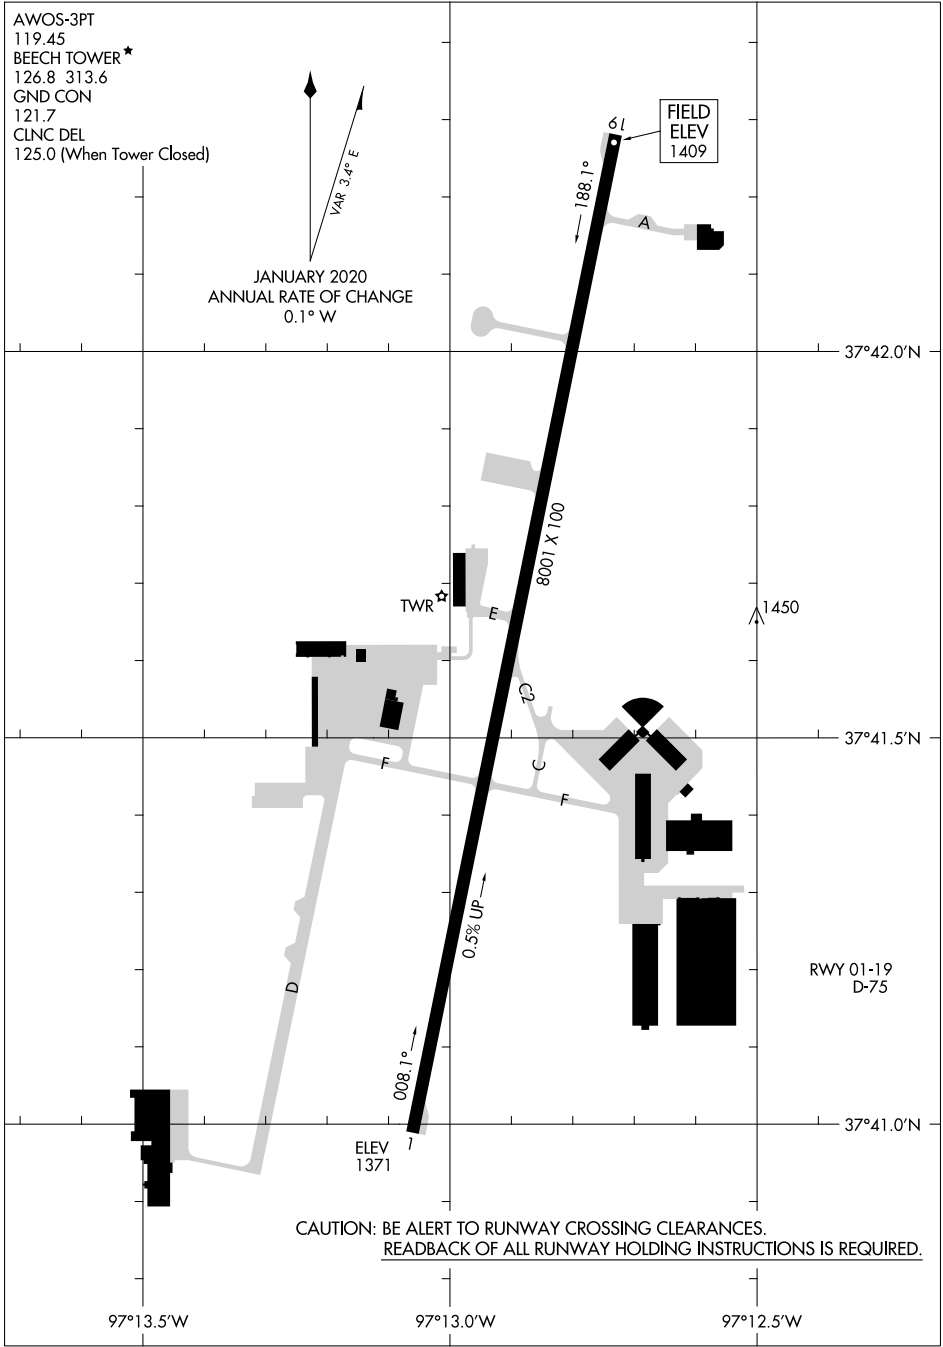

20086

# AIRPORT DIAGRAM

BEECH FACTORY (B/E/C)  
WICHITA, KANSAS

AL-5141 (FAA)

AWOS-3PT  
119.45  
BEECH TOWER ★  
126.8 313.6  
GND CON  
121.7  
CLNC DEL  
125.0 (When Tower Closed)

VAR 3.4° E  
JANUARY 2020  
ANNUAL RATE OF CHANGE  
0.1° W

FIELD  
ELEV  
1409

NC-2, 22 APR 2021 to 20 MAY 2021

NC-2, 22 APR 2021 to 20 MAY 2021

# AIRPORT DIAGRAM

20086

WICHITA, KANSAS  
BEECH FACTORY (B/E/C)