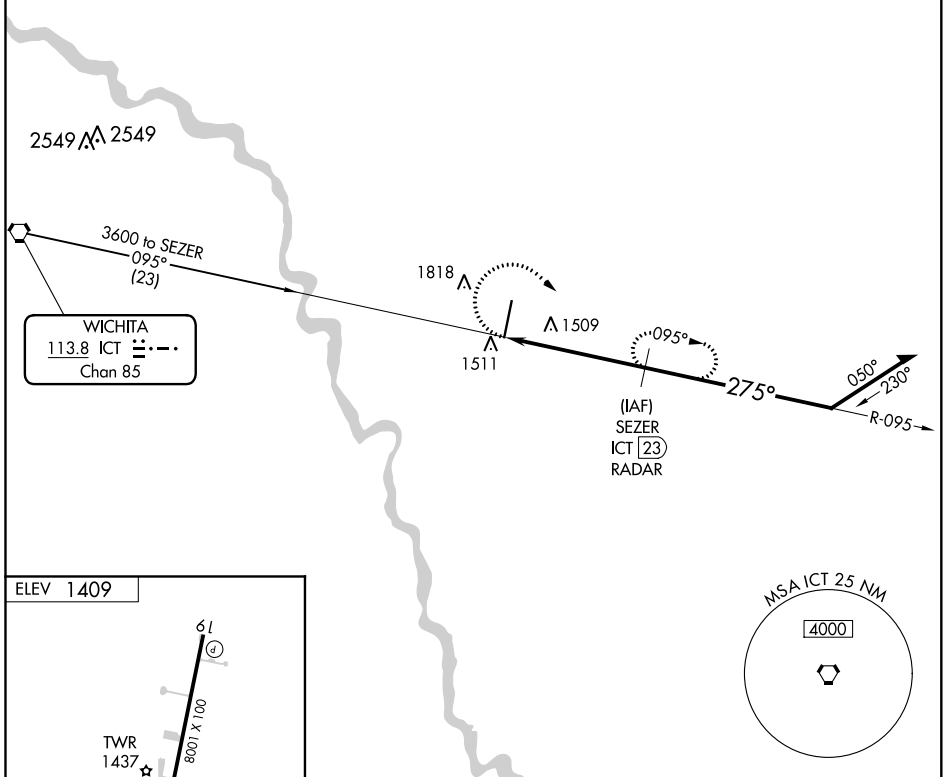

VORTAC ICT 113.8 Chan 85	APP CRS 275°	Rwy Idg TDZE Apt Elev 1409	N/A N/A 1409
--	------------------------	--	---

VOR-B
BEECH FACTORY (B.E.C)

NA	Obtain local altimeter setting on CTAF; when not received, use Wichita Dwight D Eisenhower NH altimeter setting and increase all MDA 40 feet and increase Cat C and D visibility 1/4 mile.				
AWOS-3PT 119.45	WICHITA APP CON 134.8 269.1	BEECH TOWER ★ 126.8 (CTAF) 0 313.6	GND CON 121.7	CLNC DEL 125.0 (When tower closed)	UNICOM 122.95

MISSED APPROACH: Climbing right turn to 3000 on ICT VORTAC R-095 to SEZER/ICT 23 DME/RADAR and hold.

RADAR or DME REQUIRED

FAF to MAP 5.2 NM					
Knots	60	90	120	150	180
Min:Sec	5:12	3:28	2:36	2:05	1:44

CATEGORY	A	B	C	D
CIRCLING	1840-1 431 (500-1)	2120-1 711 (800-1)	2120-2 711 (800-2)	2120-2 1/4 711 (800-2 1/4)

NC-2, 22 APR 2021 to 20 MAY 2021

NC-2, 22 APR 2021 to 20 MAY 2021