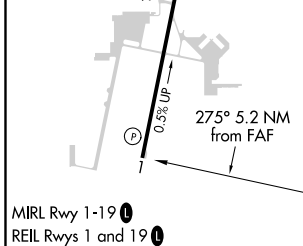

VORTAC ICT 113.8 Chan 85	APP CRS 275°	Rwy Idg TDZE Apt Elev 1409	N/A N/A 1409
--	------------------------	--	---

VOR-B
BEECH FACTORY (B.E.C)

NA	Obtain local altimeter setting on CTAF; when not received, use Wichita Dwight D Eisenhower NH altimeter setting and increase all MDA 40 feet and increase Cat C and D visibility 1/4 mile.				
AWOS-3PT 119.45	WICHITA APP CON 134.8 269.1	BEECH TOWER ★ 126.8 (CTAF) 0 313.6	GND CON 121.7	CLNC DEL 125.0 (When tower closed)	UNICOM 122.95

MISSED APPROACH: Climbing right turn to 3000 on ICT VORTAC R-095 to SEZER/ICT 23 DME/RADAR and hold.

RADAR or DME REQUIRED

FAF to MAP 5.2 NM					
Knots	60	90	120	150	180
Min:Sec	5:12	3:28	2:36	2:05	1:44

CATEGORY	A	B	C	D
CIRCLING	1840-1 431 (500-1)	2120-1 711 (800-1)	2120-2 711 (800-2)	2120-2 1/4 711 (800-2 1/4)

NC-2, 22 APR 2021 to 20 MAY 2021

NC-2, 22 APR 2021 to 20 MAY 2021