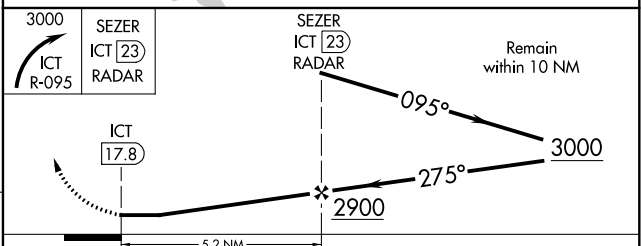

VORTAC ICT 113.8 Chan 85	APP CRS 275°	Rwy Idg TDZE Apt Elev 1409	N/A N/A 1409
--	------------------------	--	---

VOR-B
BEECH FACTORY (B.E.C)

NA	Obtain local altimeter setting on CTAF; when not received, use Wichita Dwight D Eisenhower NH altimeter setting and increase all MDA 40 feet and increase Cat C and D visibility 1/4 mile.				
AWOS-3PT 119.45	WICHITA APP CON 134.8 269.1	BEECH TOWER ★ 126.8 (CTAF) 0 313.6	GND CON 121.7	CLNC DEL 125.0 (When tower closed)	UNICOM 122.95

MISSED APPROACH: Climbing right turn to 3000 on ICT VORTAC R-095 to SEZER/ICT 23 DME/RADAR and hold.

RADAR or DME REQUIRED

FAF to MAP 5.2 NM					
Knots	60	90	120	150	180
Min:Sec	5:12	3:28	2:36	2:05	1:44