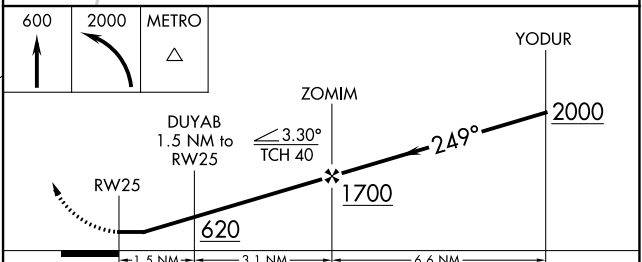

MISSED APPROACH: Climb to 600 then climbing left turn to 2000 direct METRO and hold.

TTN ASOS 126.775	NEW YORK APP CON 132.8 379.9	UNICOM 122.7 (CTAF)
----------------------------	--	-------------------------------

NE-2, 22 APR 2021 to 20 MAY 2021

NE-2, 22 APR 2021 to 20 MAY 2021

ELEV 86	TDZE 85
---------	---------

CATEGORY	A	B	C	D
LP MDA	480-1	395 (400-1)	480-1½ 395 (400-1½)	NA
LNAV MDA	520-1	435 (500-1)	520-1¼ 435 (500-1¼)	NA
C CIRCLING	620-1 534 (600-1)	660-1 574 (600-1)	660-1½ 574 (600-1½)	NA