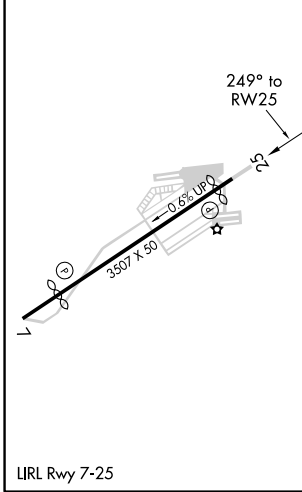

CATEGORY	A	B	C	D
LP MDA	480-1	395 (400-1)	480-1½ 395 (400-1½)	NA
LNAV MDA	520-1	435 (500-1)	520-1¼ 435 (500-1¼)	NA
C CIRCLING	620-1 534 (600-1)	660-1 574 (600-1)	660-1½ 574 (600-1½)	NA