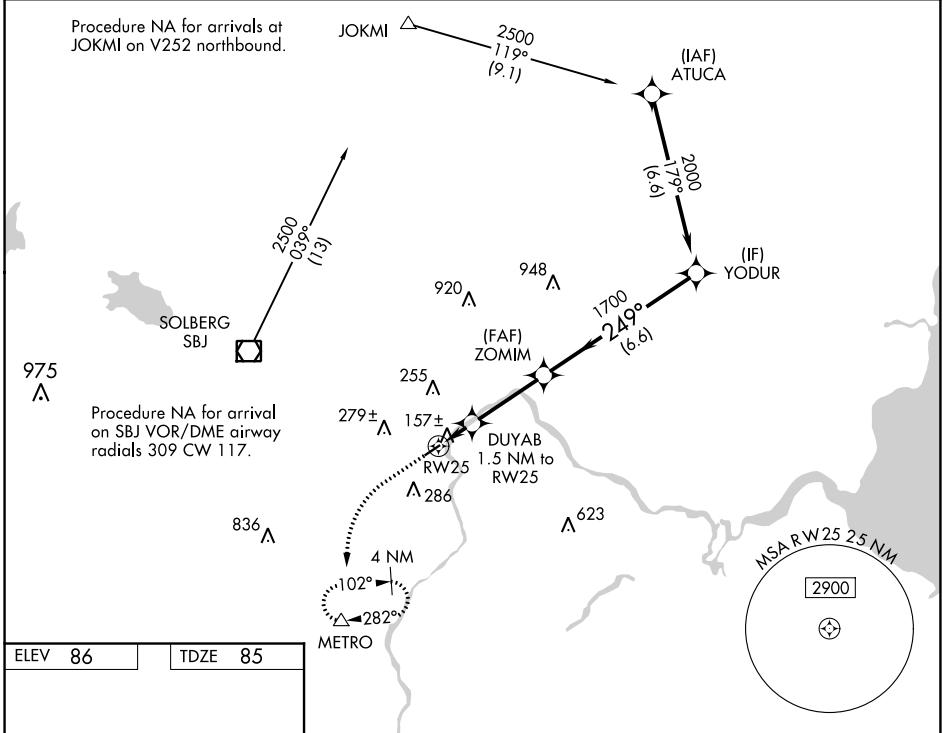

WAAS CH 53424 W25A	APP CRS 249°	Rwy Idg 3245 TDZE 85 Apt Elev 86
--	------------------------	---

RNAV (GPS) RWY 25

CENTRAL JERSEY RGNL (47N)

RNP APCH.

▼ Procedure NA at night. Rwy 25 helicopter visibility reduction below 1 SM NA.
 ▲ NA Use Trenton Mercer altimeter setting.

MISSED APPROACH: Climb to 600 then climbing left turn to 2000 direct METRO and hold.

TTN ASOS 126.775	NEW YORK APP CON 132.8 379.9	UNICOM 122.7 (CTAF)
----------------------------	--	-------------------------------

NE-2, 22 APR 2021 to 20 MAY 2021

NE-2, 22 APR 2021 to 20 MAY 2021

ELEV 86	TDZE 85
---------	---------

CATEGORY	A	B	C	D
LP MDA	480-1	395 (400-1)	480-1½ 395 (400-1½)	NA
LNAV MDA	520-1	435 (500-1)	520-1¼ 435 (500-1¼)	NA
C CIRCLING	620-1 534 (600-1)	660-1 574 (600-1)	660-1½ 574 (600-1½)	NA