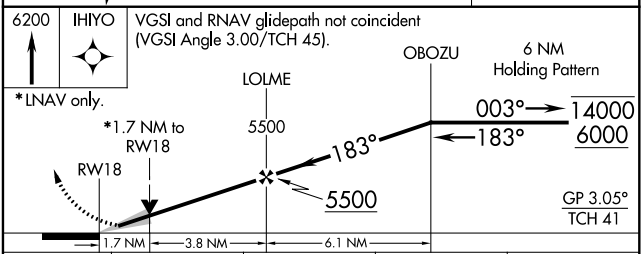

WAAS CH 86613 W18A	APP CRS 183°	Rwy Idg TDZE Apt Elev	6304 3695 3706
--	------------------------	-----------------------------	---

RNAV (GPS) RWY 18

SOUTHEAST COLORADO RGNL (L.A.A)

RNP APCH.	MISSED APPROACH: Climb to 6200 direct IHIYO and hold.
<p>▼ For uncompensated Baro-VNAV systems, LNAV/VNAV NA below -22°C or above 54°C.</p> <p>▲</p>	

ASOS 135.625	DENVER CENTER 133.4 377.175	UNICOM 122.8 (CTAF) 0
------------------------	---------------------------------------	---------------------------------

CATEGORY	A	B	C	D
LPV DA	3945-1 250 (300-1)			
LNAV/VNAV DA	4014-1¼ 319 (400-1¼)			
LNAV MDA	4260-1	565 (600-1)	4260-1½	565 (600-1½)