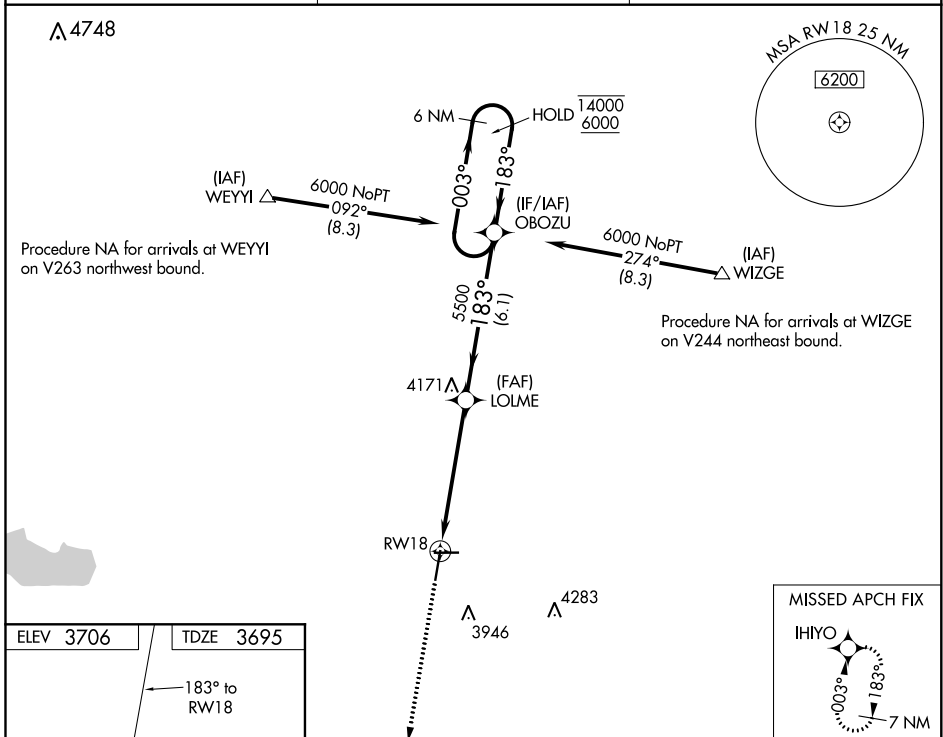

WAAS CH 86613 W18A	APP CRS 183°	Rwy Idg TDZE Apt Elev	6304 3695 3706
--	------------------------	-----------------------------	---

RNAV (GPS) RWY 18

SOUTHEAST COLORADO RGNL (L.A.A)

RNP APCH.	MISSED APPROACH: Climb to 6200 direct IHIYO and hold.
<p>▼ For uncompensated Baro-VNAV systems, LNAV/VNAV NA below -22°C or above 54°C.</p> <p>▲</p>	

ASOS 135.625	DENVER CENTER 133.4 377.175	UNICOM 122.8 (CTAF) 0
------------------------	---------------------------------------	---------------------------------

CATEGORY	A	B	C	D
LPV DA	3945-1 250 (300-1)			
LNAV/VNAV DA	4014-1¼ 319 (400-1¼)			
LNAV MDA	4260-1	565 (600-1)	4260-1½	565 (600-1½)

SW-1, 22 APR 2021 to 20 MAY 2021

SW-1, 22 APR 2021 to 20 MAY 2021