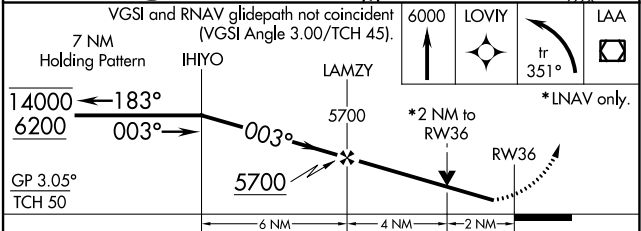

WAAS CH 99400 W36A	APP CRS 003°	Rwy Idg TDZE Apt Elev	6304 3706 3706
--	------------------------	-----------------------------	---

RNAV (GPS) RWY 36

SOUTHEAST COLORADO RGNL (L.A.A)

RNP APCH.	MISSED APPROACH: Climb to 6000 direct LOVIY and left turn on track 351° to LAA VOR/DME and hold.
<p>▼ Rwy 36 helicopter visibility reduction below 3/4 SM NA. For uncompensated</p> <p>▲ Baro-VNAV systems, LNAV/VNAV NA below -22°C or above 54°C.</p>	

ASOS 135.625	DENVER CENTER 133.4 377.175	UNICOM 122.8 (CTAF)
------------------------	---------------------------------------	-------------------------------

CATEGORY	A	B	C	D
LPV DA		3956-1	250 (300-1)	
LNAV/VNAV DA		4250-2	544 (600-2)	
LNAV MDA	4400-1	694 (700-1)	4400-2 694 (700-2)	4400-2 1/4 694 (700-2 1/4)