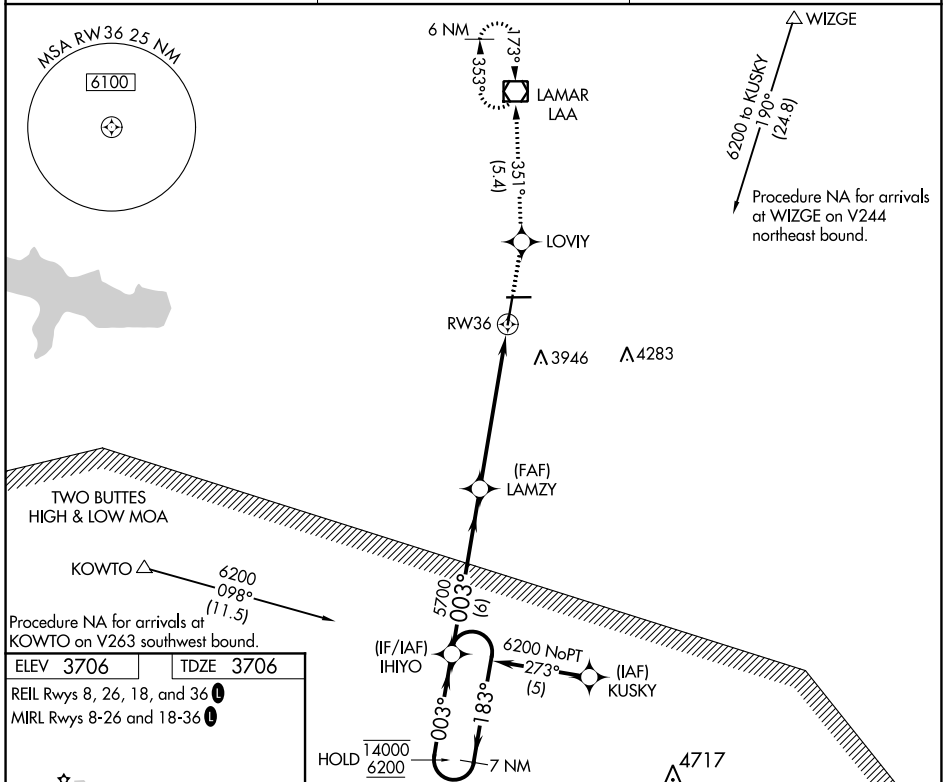

WAAS CH 99400 W36A	APP CRS 003°	Rwy Idg TDZE Apt Elev	6304 3706 3706
--	------------------------	-----------------------------	---

RNAV (GPS) RWY 36

SOUTHEAST COLORADO RGNL (L.A.A)

RNP APCH.	MISSED APPROACH: Climb to 6000 direct LOVIY and left turn on track 351° to LAA VOR/DME and hold.
<p>▼ Rwy 36 helicopter visibility reduction below 3/4 SM NA. For uncompensated</p> <p>▲ Baro-VNAV systems, LNAV/VNAV NA below -22°C or above 54°C.</p>	

ASOS 135.625	DENVER CENTER 133.4 377.175	UNICOM 122.8 (CTAF)
------------------------	---------------------------------------	-------------------------------

CATEGORY	A	B	C	D
LPV DA		3956-1	250 (300-1)	
LNAV/VNAV DA		4250-2	544 (600-2)	
LNAV MDA	4400-1	694 (700-1)	4400-2 694 (700-2)	4400-2 1/4 694 (700-2 1/4)

SW-1, 22 APR 2021 to 20 MAY 2021

SW-1, 22 APR 2021 to 20 MAY 2021