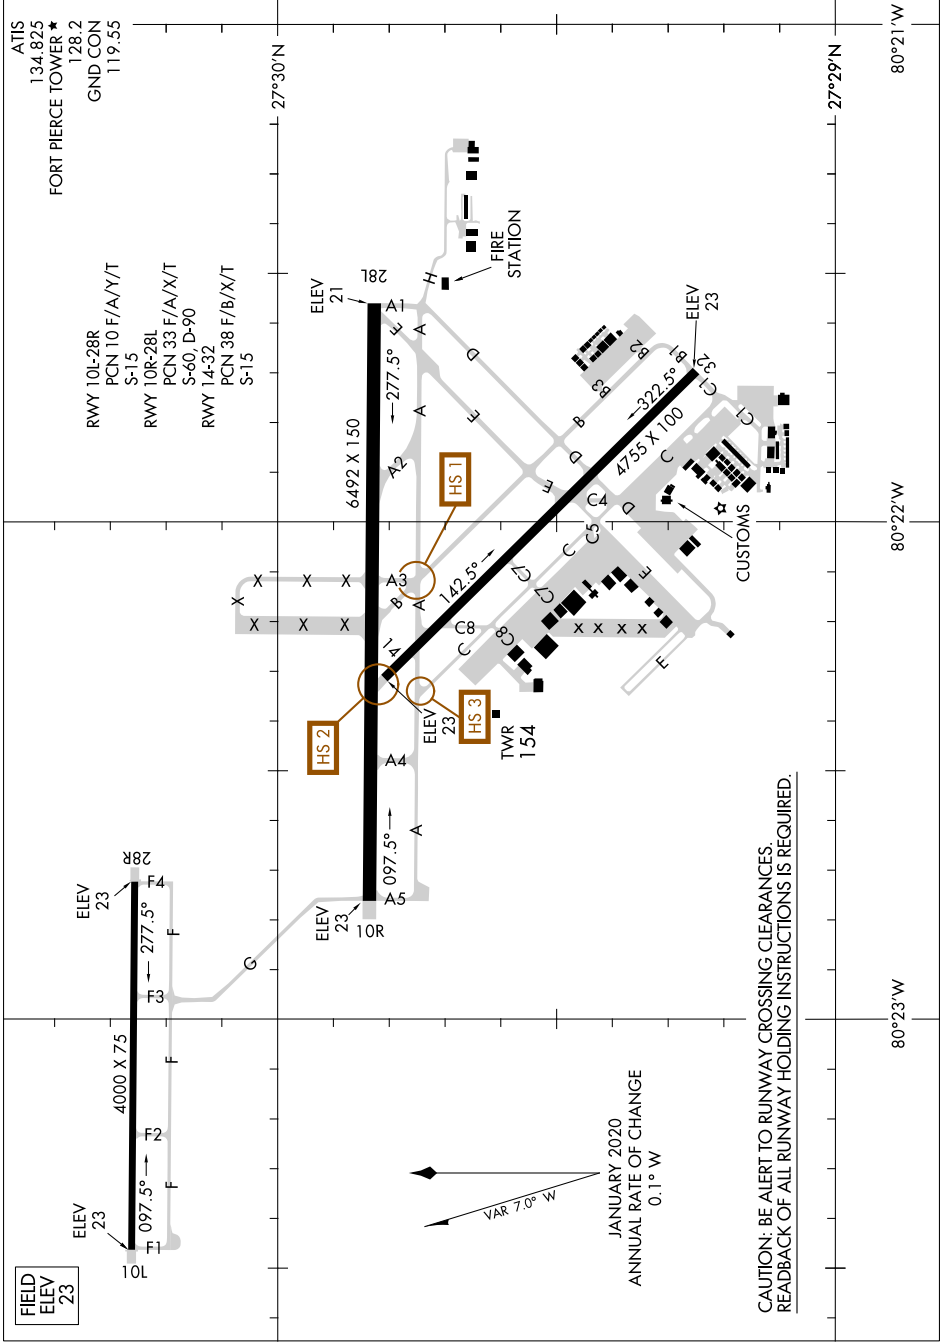

AIRPORT DIAGRAM

AL-5343 (FAA)

TREASURE COAST INTL (F'PR)
FORT PIERCE, FLORIDA

SE-3, 22 APR 2021 to 20 MAY 2021

SE-3, 22 APR 2021 to 20 MAY 2021

AIRPORT DIAGRAM

FORT PIERCE, FLORIDA
TREASURE COAST INTL (F'PR)