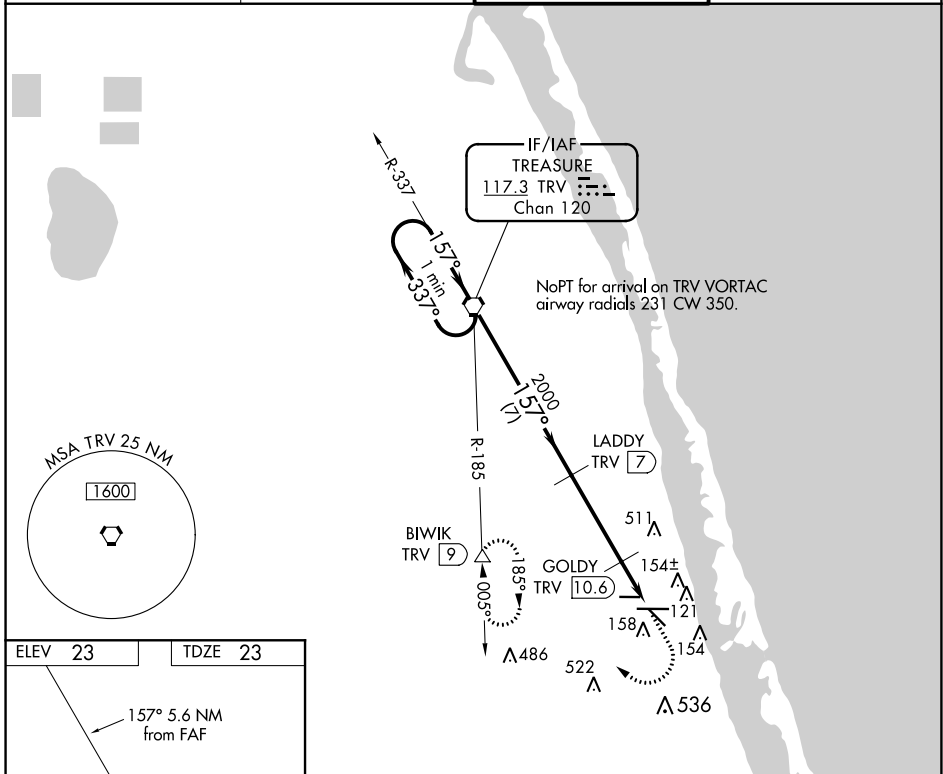

VORTAC TRV 117.3 Chan 120	APP CRS 157°	Rwy Idg 4755 TDZE 23 Apt Elev 23
---	------------------------	---

VOR/DME RWY 14

TREASURE COAST INTL (FPR)

⚠ When local altimeter setting not received, use Vero Beach altimeter setting and increase all MDA 40 feet; increase S-14 visibility Cats C/D 1/8 SM; increase Circling visibility Cat C/D 1/4 SM. Helicopter visibility reduction below 1 SM NA. Night Landing Rwy 14 NA.

⚠ MISSED APPROACH: Climb to 800 then climbing right turn to 2600 on heading 270° and TRV VORTAC R-185 to BIWIK/TRV 9 DME and hold.

ATIS 134.825	PALM BEACH APP CON 132.8	FORT PIERCE TOWER ★ 128.2 (CTAF) 0	GND CON 119.55
------------------------	------------------------------------	--	--------------------------

CATEGORY	A	B	C	D
S-14	420-1 397 (400-1)		420-1 397 (400-1 1/8)	
CIRCLING	460-1 437 (500-1)	480-1 457 (500-1)	880-2 1/2 857 (900-2 1/2)	880-2 3/4 857 (900-2 3/4)

SE-3, 22 APR 2021 to 20 MAY 2021

SE-3, 22 APR 2021 to 20 MAY 2021