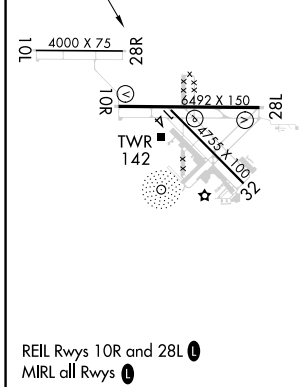

VORTAC TRV 117.3 Chan 120	APP CRS 157°	Rwy Idg 4755 TDZE 23 Apt Elev 23
---	------------------------	---

VOR/DME RWY 14

TREASURE COAST INTL (FPR)

⚠ When local altimeter setting not received, use Vero Beach altimeter setting and increase all MDA 40 feet; increase S-14 visibility Cats C/D 1/8 SM; increase Circling visibility Cat C/D 1/4 SM. Helicopter visibility reduction below 1 SM NA. Night Landing Rwy 14 NA.

⚠ MISSED APPROACH: Climb to 800 then climbing right turn to 2600 on heading 270° and TRV VORTAC R-185 to BIWIK/TRV 9 DME and hold.

ATIS 134.825	PALM BEACH APP CON 132.8	FORT PIERCE TOWER ★ 128.2 (CTAF) 0	GND CON 119.55
------------------------	------------------------------------	--	--------------------------

CATEGORY	A	B	C	D
S-14	420-1 397 (400-1)		420-1 397 (400-1 1/8)	
CIRCLING	460-1 437 (500-1)	480-1 457 (500-1)	880-2 1/2 857 (900-2 1/2)	880-2 3/4 857 (900-2 3/4)

SE-3, 22 APR 2021 to 20 MAY 2021

SE-3, 22 APR 2021 to 20 MAY 2021