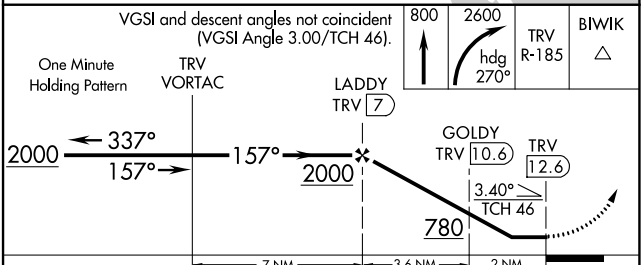

VORTAC TRV 117.3 Chan 120	APP CRS 157°	Rwy Idg 4755 TDZE 23 Apt Elev 23
---	------------------------	---

VOR/DME RWY 14

TREASURE COAST INTL (FPR)

⚠ When local altimeter setting not received, use Vero Beach altimeter setting and increase all MDA 40 feet; increase S-14 visibility Cats C/D 1/8 SM; increase Circling visibility Cat C/D 1/4 SM. Helicopter visibility reduction below 1 SM NA. Night Landing Rwy 14 NA.

⚠ MISSED APPROACH: Climb to 800 then climbing right turn to 2600 on heading 270° and TRV VORTAC R-185 to BIWIK/TRV 9 DME and hold.

ATIS 134.825	PALM BEACH APP CON 132.8	FORT PIERCE TOWER ★ 128.2 (CTAF) 0	GND CON 119.55
------------------------	------------------------------------	--	--------------------------

CATEGORY	A	B	C	D
S-14	420-1 397 (400-1)		420-1 397 (400-1 1/8)	
CIRCLING	460-1 437 (500-1)	480-1 457 (500-1)	880-2 1/2 857 (900-2 1/2)	880-2 3/4 857 (900-2 3/4)

SE-3, 22 APR 2021 to 20 MAY 2021

SE-3, 22 APR 2021 to 20 MAY 2021