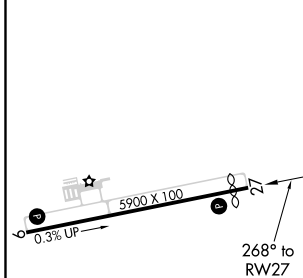

WAAS CH 72713 W27A	APP CRS 268°	Rwy Idg TDZE Apt Elev	5100 925 926
--	------------------------	-----------------------------	---

RNAV (GPS) RWY 27

NORTHEAST OHIO RGNL (HZY)

▽ For uncompensated Baro-VNAV systems, LNAV/VNAV NA below -21°C (-5°F) or above 54°C (130°F). DME/DME RNP-0.3 NA.

MISSED APPROACH: Climb to 2800 direct NOJWE and hold.

ASOS 118.325	BUFFALO APP CON * 121.0	UNICOM 122.8 (CTAF)	123.3 0
------------------------	-----------------------------------	-------------------------------	-----------------------

ELEV 926	D	TDZE 925
----------	----------	----------

CATEGORY	A	B	C	D
LPV DA		1184-7/8	259 (300-7/8)	
LNAV/VNAV DA		1198-7/8	273 (300-7/8)	
LNAV MDA		1300-1	375 (400-1)	
CIRCLING	1340-1	1380-1	1500-1½	1580-2
	414 (500-1)	454 (500-1)	574 (600-1½)	654 (700-2)