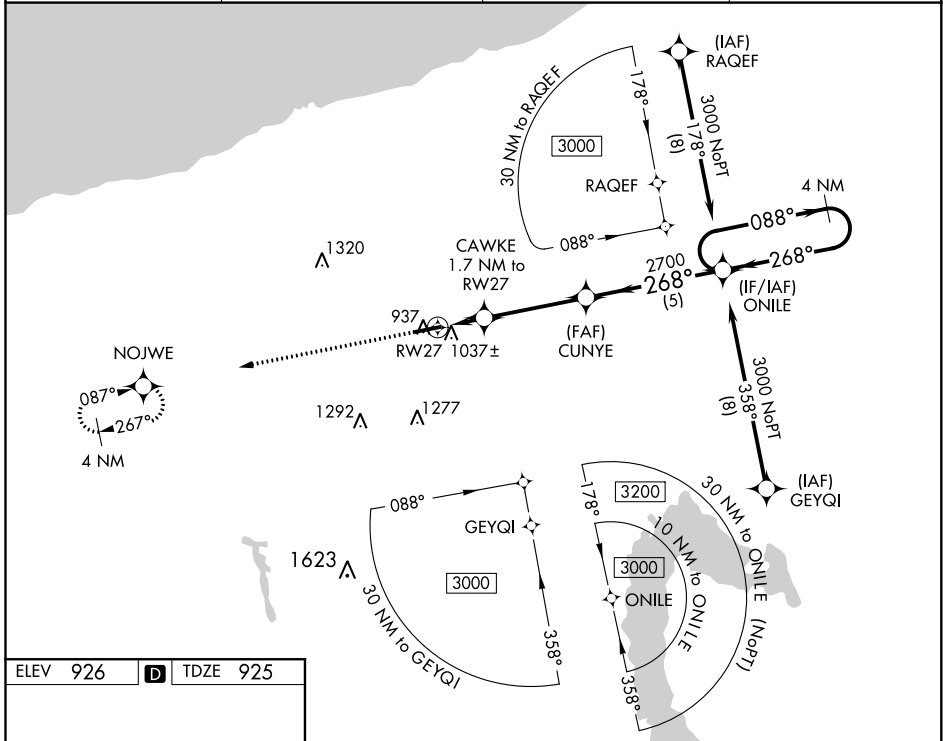

WAAS CH 72713 W27A	APP CRS 268°	Rwy Idg TDZE Apt Elev	5100 925 926
--	------------------------	-----------------------------	---

RNAV (GPS) RWY 27

NORTHEAST OHIO RGNL (HZY)

▽ For uncompensated Baro-VNAV systems, LNAV/VNAV NA below -21°C (-5°F) or above 54°C (130°F). DME/DME RNP-0.3 NA.

MISSED APPROACH: Climb to 2800 direct NOJWE and hold.

ASOS 118.325	BUFFALO APP CON * 121.0	UNICOM 122.8 (CTAF)	123.3 0
------------------------	-----------------------------------	-------------------------------	-----------------------

ELEV 926	D	TDZE 925
----------	----------	----------

CATEGORY	A	B	C	D
LPV DA		1184-7/8	259 (300-7/8)	
LNAV/VNAV DA		1198-7/8	273 (300-7/8)	
LNAV MDA		1300-1	375 (400-1)	
CIRCLING	1340-1	1380-1	1500-1½	1580-2
	414 (500-1)	454 (500-1)	574 (600-1½)	654 (700-2)

REIL Rwy 9 and 27 **0**
HIRL Rwy 9-27 **0**

EC-2, 22 APR 2021 to 20 MAY 2021

EC-2, 22 APR 2021 to 20 MAY 2021