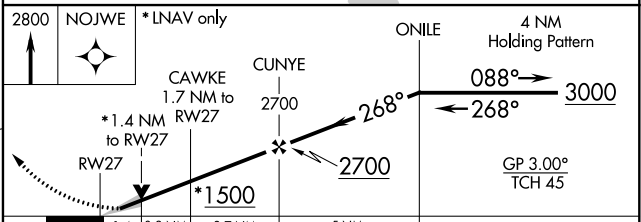

WAAS CH 72713 W27A	APP CRS 268°	Rwy Idg TDZE Apt Elev	5100 925 926
--	------------------------	-----------------------------	---

RNAV (GPS) RWY 27

NORTHEAST OHIO RGNL (HZY)

▽ For uncompensated Baro-VNAV systems, LNAV/VNAV NA below -21°C (-5°F) or above 54°C (130°F). DME/DME RNP-0.3 NA.

MISSED APPROACH: Climb to 2800 direct NOJWE and hold.

ASOS 118.325	BUFFALO APP CON * 121.0	UNICOM 122.8 (CTAF)	123.3 0
------------------------	-----------------------------------	-------------------------------	-----------------------

ELEV 926	D	TDZE 925
----------	----------	----------

CATEGORY	A	B	C	D
LPV DA		1184-7/8	259 (300-7/8)	
LNAV/VNAV DA		1198-7/8	273 (300-7/8)	
LNAV MDA		1300-1	375 (400-1)	
CIRCLING	1340-1	1380-1	1500-1½	1580-2
	414 (500-1)	454 (500-1)	574 (600-1½)	654 (700-2)