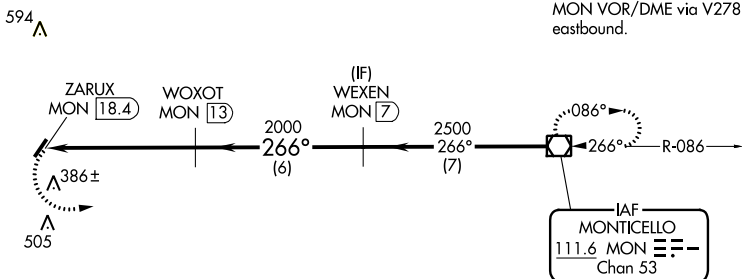

VOR/DME MON 111.6 Chan 53	APP CRS 266°	Rwy Idg TDZE Apt Elev N/A N/A 235
---	------------------------	---

VOR/DME-A

WARREN MUNI (3M9)

<p>⚠ Use Monticello altimeter setting, when not received, use El Dorado altimeter setting and increase all MDA 60 feet and Cat C visibility ½ mile.</p> <p>⚠ NA</p>	<p>MISSED APPROACH: Climbing left turn to 2500 direct MON VOR/DME and hold.</p>
---	--

<p>LLQ ASOS 133.325</p>	<p>MEMPHIS CENTER 135.875 269.35</p>	<p>CTAF 122.9</p>
------------------------------------	---	------------------------------

△ 878

Procedure NA for arrivals at MON VOR/DME via V278 eastbound.

SC-1, 22 APR 2021 to 20 MAY 2021

SC-1, 22 APR 2021 to 20 MAY 2021

WARREN, ARKANSAS
Amdt 5 12MAR09

33°34'N-92°05'W

VOR/DME-A

WARREN MUNI (3M9)