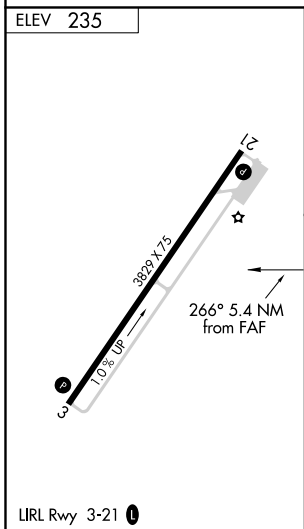

VOR/DME MON 111.6 Chan 53	APP CRS 266°	Rwy Idg TDZE Apt Elev N/A N/A 235

VOR/DME-A

WARREN MUNI (3M9)

⚠ Use Monticello altimeter setting, when not received, use El Dorado altimeter setting and increase all MDA 60 feet and Cat C visibility ½ mile. ⚠ NA	MISSED APPROACH: Climbing left turn to 2500 direct MON VOR/DME and hold.

LLQ ASOS 133.325	MEMPHIS CENTER 135.875 269.35	CTAF 122.9

△ 878

Procedure NA for arrivals at MON VOR/DME via V278 eastbound.

SC-1, 22 APR 2021 to 20 MAY 2021

SC-1, 22 APR 2021 to 20 MAY 2021

WARREN, ARKANSAS
Amdt 5 12MAR09

33°34'N-92°05'W

VOR/DME-A

WARREN MUNI (3M9)