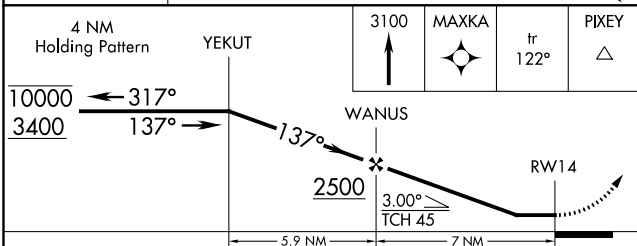

APP CRS 137°	Rwy Idg TDZE Apt Elev	N/A N/A 240
------------------------	-----------------------------	--

RNAV (GPS)-B

HANFORD MUNI (HJO)

RNP APCH: ▼ Circling Rwy 14 NA at night.		MISSED APPROACH: Climb to 3100 direct MAXKA and on track 122° to PIXEY and hold.	
---	--	--	--

ASOS 134.75	FRESNO APP CON 123.9	CLNC DEL 123.9	UNICOM 122.8 (CTAF) 0
-----------------------	--------------------------------	--------------------------	--

CATEGORY	A	B	C	D
C CIRCLING	760-1	520 (600-1)	760-1½ 520 (600-1½)	NA