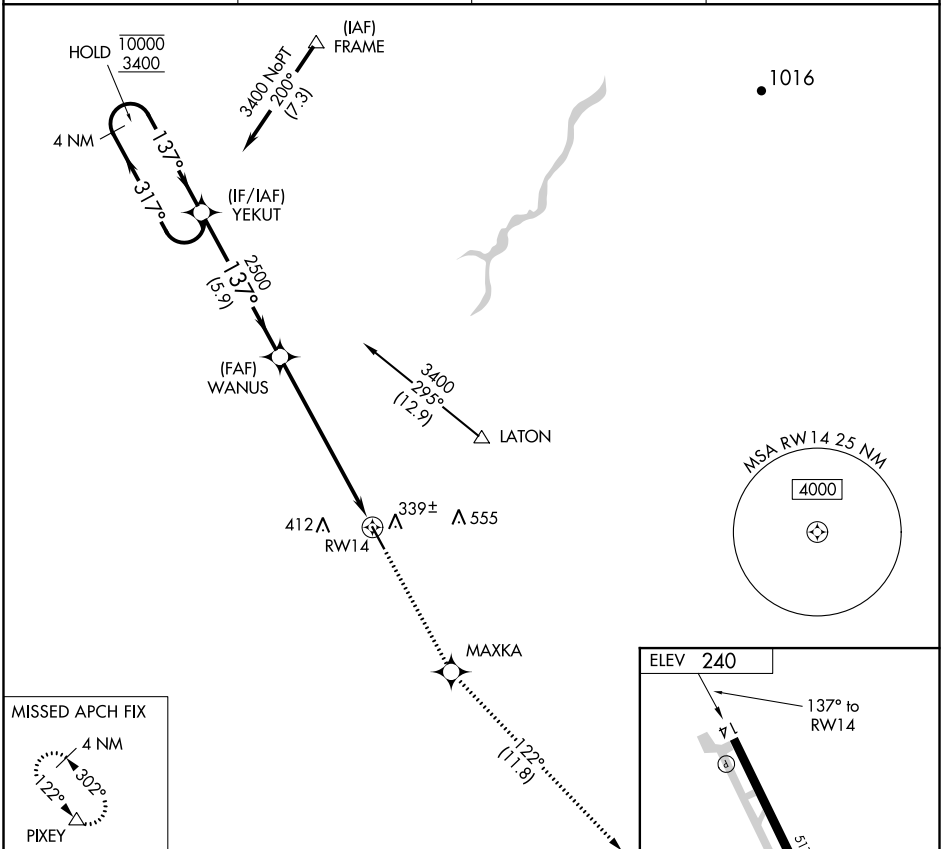

APP CRS 137°	Rwy Idg TDZE Apt Elev	N/A N/A 240
------------------------	-----------------------------	--

RNAV (GPS)-B

HANFORD MUNI (HJO)

RNP APCH: ▼ Circling Rwy 14 NA at night.		MISSED APPROACH: Climb to 3100 direct MAXKA and on track 122° to PIXEY and hold.	
---	--	--	--

ASOS 134.75	FRESNO APP CON 123.9	CLNC DEL 123.9	UNICOM 122.8 (CTAF) 0
-----------------------	--------------------------------	--------------------------	--

CATEGORY	A	B	C	D
C CIRCLING	760-1	520 (600-1)	760-1½ 520 (600-1½)	NA

SW-2, 22 APR 2021 to 20 MAY 2021

SW-2, 22 APR 2021 to 20 MAY 2021