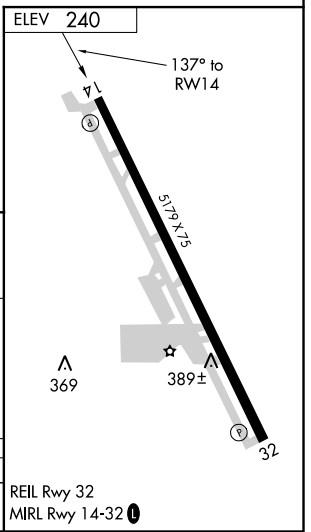

APP CRS 137°	Rwy Idg TDZE Apt Elev	N/A N/A 240
------------------------	-----------------------------	--

RNAV (GPS)-B

HANFORD MUNI (HJO)

RNP APCH: ▼ Circling Rwy 14 NA at night.		MISSED APPROACH: Climb to 3100 direct MAXKA and on track 122° to PIXEY and hold.	
---	--	--	--

ASOS 134.75	FRESNO APP CON 123.9	CLNC DEL 123.9	UNICOM 122.8 (CTAF) 0
-----------------------	--------------------------------	--------------------------	--

CATEGORY	A	B	C	D
C CIRCLING	760-1	520 (600-1)	760-1½ 520 (600-1½)	NA