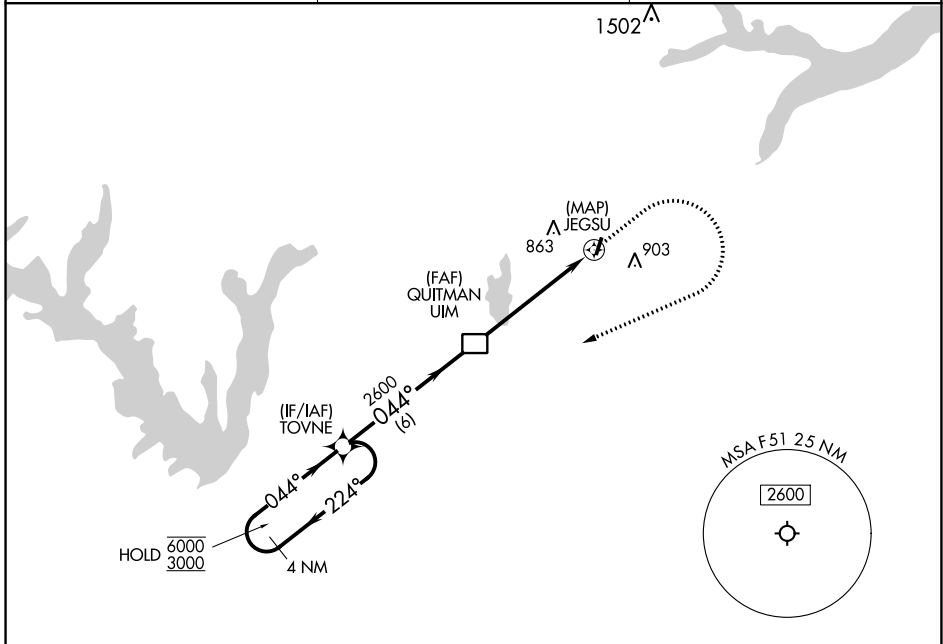

APP CRS	Rwy Idg	N/A
<b>044°</b>	TDZE	N/A
	Apt Elev	<b>513</b>

# RNAV (GPS)-A

WINNSBORO MUNI (F51)

RNP APCH:	MISSED APPROACH: Climb to 2000 then climbing right turn to 3000 direct TOVNE and hold.
<p>▼ Procedure NA at night. Use Tyler altimeter setting; when not received,</p> <p>▲ NA use Longview altimeter setting and increase all MDA 40 feet.</p>	

TYR ASOS <b>126.25</b>	LONGVIEW APP CON* <b>128.75 379.15</b>	CTAF <b>122.9</b>
---------------------------	---	----------------------

SC-2, 22 APR 2021 to 20 MAY 2021

SC-2, 22 APR 2021 to 20 MAY 2021

CATEGORY	A	B	C	D
CIRCLING	1100-1 587 (600-1)	1340-1¼ 827 (900-1¼)	1340-2½ 827 (900-2½)	NA