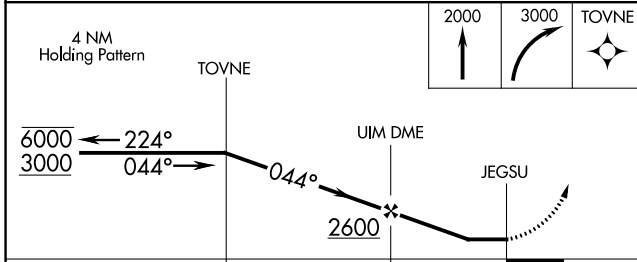

# RNAV (GPS)-A

WINNSBORO MUNI (F51)

RNP APCH:	MISSED APPROACH: Climb to 2000 then climbing right turn to 3000 direct TOVNE and hold.
<p>▼ Procedure NA at night. Use Tyler altimeter setting; when not received,</p> <p>▲ NA use Longview altimeter setting and increase all MDA 40 feet.</p>	

TYR ASOS <b>126.25</b>	LONGVIEW APP CON* <b>128.75 379.15</b>	CTAF <b>122.9</b>
---------------------------	---	----------------------

SC-2, 22 APR 2021 to 20 MAY 2021

SC-2, 22 APR 2021 to 20 MAY 2021

CATEGORY	A	B	C	D
CIRCLING	1100-1 587 (600-1)	1340-1¼ 827 (900-1¼)	1340-2½ 827 (900-2½)	NA