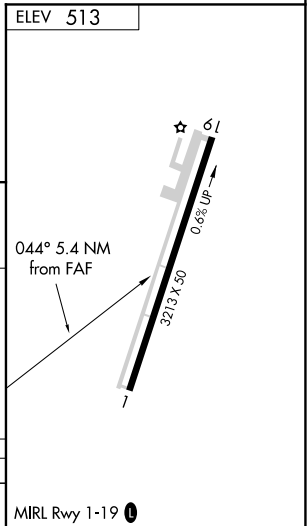

# RNAV (GPS)-A

WINNSBORO MUNI (F51)

RNP APCH:	MISSED APPROACH: Climb to 2000 then climbing right turn to 3000 direct TOVNE and hold.
<p>▼ Procedure NA at night. Use Tyler altimeter setting; when not received,</p> <p>▲ NA use Longview altimeter setting and increase all MDA 40 feet.</p>	

TYR ASOS <b>126.25</b>	LONGVIEW APP CON* <b>128.75 379.15</b>	CTAF <b>122.9</b>
---------------------------	---	----------------------

SC-2, 22 APR 2021 to 20 MAY 2021

SC-2, 22 APR 2021 to 20 MAY 2021

CATEGORY	A	B	C	D
CIRCLING	1100-1 587 (600-1)	1340-1¼ 827 (900-1¼)	1340-2½ 827 (900-2½)	NA