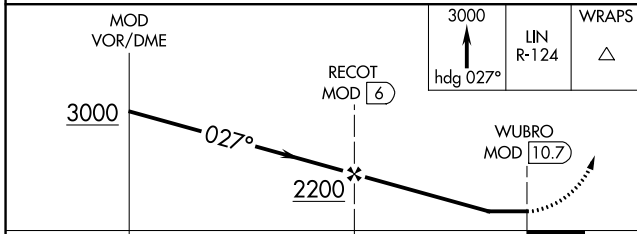

VOR/DME MOD 114.6 Chan 93	APP CRS 027°	Rwy Idg TDZE Apt Elev 237	N/A N/A 237
---	------------------------	-------------------------------------	--

VOR-A

OAKDALE (O27)

▼ DME required.
▲NA Use Modesto altimeter setting, when not received, use Stockton altimeter setting and increase all MDA 40 feet.

MISSED APPROACH: Climb to 3000 on heading 027° and LIN R-124 to WRAPS INT/LIN 16.7 DME and hold, continue climb-in-hold to 3000.

MOD ASOS 127.7	NORCAL APP CON 125.1 363.2	UNICOM 122.8 (CTAF)
--------------------------	--------------------------------------	-------------------------------