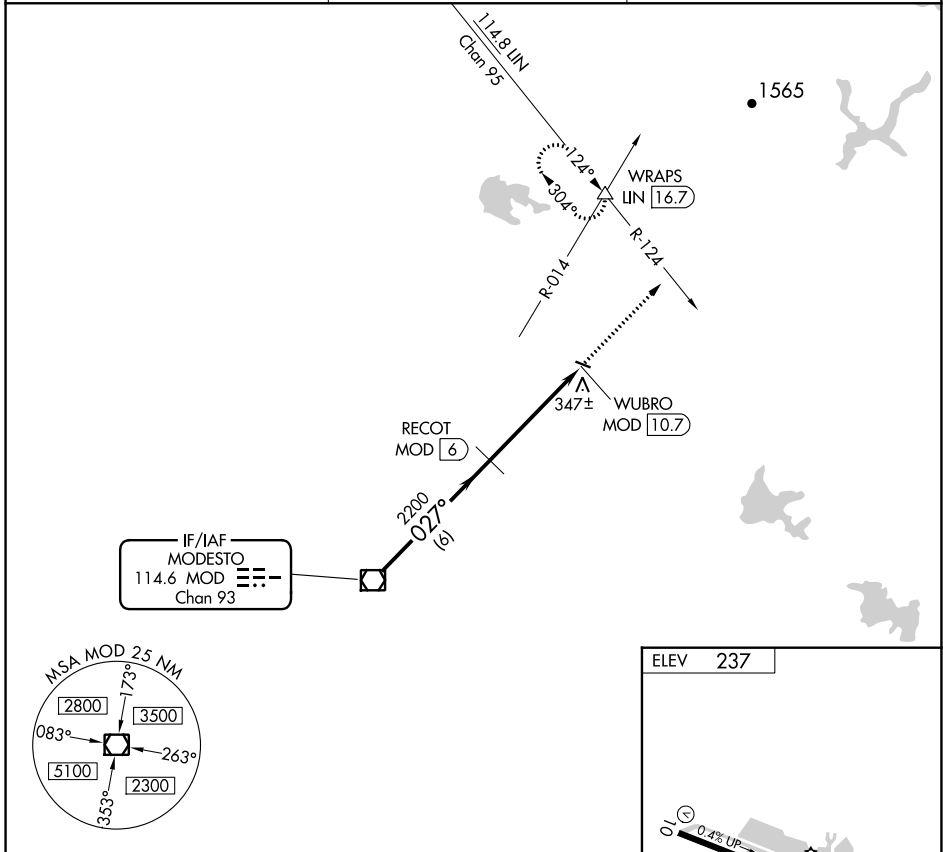

VOR/DME MOD 114.6 Chan 93	APP CRS 027°	Rwy Idg TDZE Apt Elev 237	N/A N/A 237
---	------------------------	-------------------------------------	--

VOR-A

OAKDALE (O27)

▼ DME required.
▲NA Use Modesto altimeter setting, when not received, use Stockton altimeter setting and increase all MDA 40 feet.

MISSED APPROACH: Climb to 3000 on heading 027° and LIN R-124 to WRAPS INT/LIN 16.7 DME and hold, continue climb-in-hold to 3000.

MOD ASOS 127.7	NORCAL APP CON 125.1 363.2	UNICOM 122.8 (CTAF)
--------------------------	--------------------------------------	-------------------------------

CATEGORY	A	B	C	D	REIL Rwys 10 and 28 MIRL Rwy 10-28
C CIRCLING	820-1	583 (600-1)	920-2 683 (700-2)	NA	

SW-2, 22 APR 2021 to 20 MAY 2021

SW-2, 22 APR 2021 to 20 MAY 2021