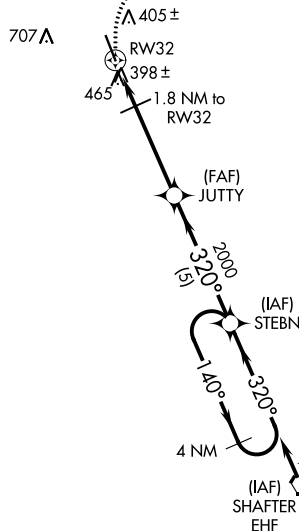

APP CRS <b>320°</b>	Rwy Idg <b>5659</b>
TDZE <b>313</b>	Apt Elev <b>314</b>

# GPS RWY 32

DELANO MUNI (DLO)

<p><b>▽</b> <b>△</b> NA Circling not authorized Southwest of Rwy 14-32.</p>	<p>MISSED APPROACH: Climbing right turn to 3000 direct TTE VOR/DME and hold.</p>
---	--

AWOS-3P  
**119.55**

BAKERSFIELD APP CON ★  
**118.9**

UNICOM  
**122.8 (CTAF) 0**

NoPT for arrivals EHF VORTAC  
airway radials 123 CW 196

ELEV 314 **D** TDZE 313

MIRL Rwy 14-32 **0**  
REIL Rwys 14 and 32

CATEGORY	A	B	C	D
S-32	720-1	407 (500-1)	720-1¼	407 (500-1¼)
CIRCLING	760-1 446 (500-1)	780-1 466 (500-1)	780-1½ 466 (500-1½)	880-2 566 (600-2)