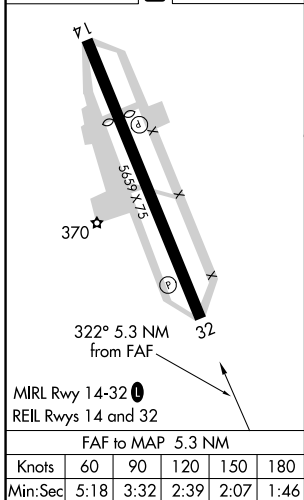

VORTAC EHF 115.4 Chan 101	APP CRS 322°	Rwy Idg TDZE 313 Apt Elev 314	5659 313 314
---	------------------------	---	---

VOR RWY 32

DELANO MUNI (DLO)

<p>▽ NA Circling NA southwest of Rwy 14-32.</p>	<p>MISSED APPROACH: Climbing right turn to 2000 via EHF R-322 to JUTTY INT and hold.</p>
--	--

CATEGORY	A	B	C	D
S-32	860-1 547 (600-1)	860-1½ 547 (600-1½)	860-1¾ 547 (600-1¾)	860-2 547 (600-2)
CIRCLING	860-1 546 (600-1)	860-1½ 546 (600-1½)	860-2 546 (600-2)	860-2 566 (600-2)

SW-3, 22 APR 2021 to 20 MAY 2021