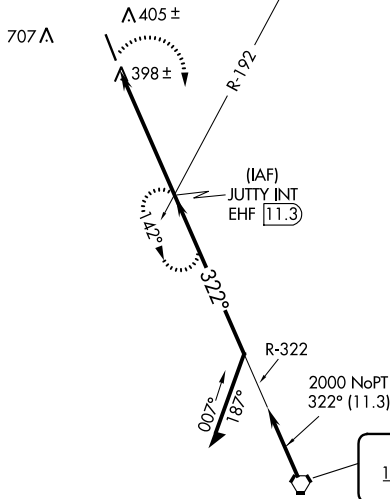

VORTAC EHF 115.4 Chan 101	APP CRS 322°	Rwy Idg TDZE 313 Apt Elev 314	5659 313 314
---	------------------------	---	---

VOR RWY 32

DELANO MUNI (DLO)

<p>▽ NA Circling NA southwest of Rwy 14-32.</p>	<p>MISSED APPROACH: Climbing right turn to 2000 via EHF R-322 to JUTTY INT and hold.</p>
--	--

AWOS-3P 119.55	BAKERSFIELD APP CON* 118.9	UNICOM 122.8 (CTAF) 0
--------------------------	--------------------------------------	--

2412

ELEV 314	D	TDZE 313
-----------------	----------	-----------------

CATEGORY	A	B	C	D
S-32	860-1 547 (600-1)	860-1½ 547 (600-1½)	860-1¾ 547 (600-1¾)	860-2 547 (600-2)
CIRCLING	860-1 546 (600-1)	860-1½ 546 (600-1½)	860-2 546 (600-2)	860-2 566 (600-2)

SW-3, 22 APR 2021 to 20 MAY 2021