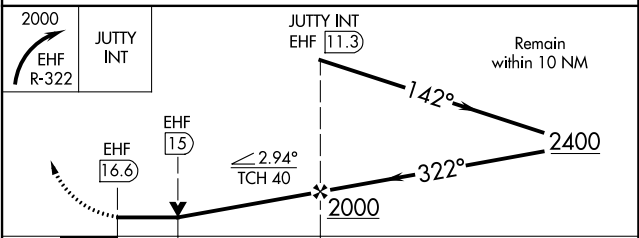

VORTAC EHF 115.4 Chan 101	APP CRS 322°	Rwy Idg TDZE 313 Apt Elev 314	5659 313 314
---	------------------------	---	---

VOR RWY 32

DELANO MUNI (DLO)

<p>▽ NA Circling NA southwest of Rwy 14-32.</p>	<p>MISSED APPROACH: Climbing right turn to 2000 via EHF R-322 to JUTTY INT and hold.</p>
--	--

CATEGORY	A	B	C	D
S-32	860-1 547 (600-1)	860-1½ 547 (600-1½)	860-1¾ 547 (600-1¾)	860-2 547 (600-2)
CIRCLING	860-1 546 (600-1)	860-1½ 546 (600-1½)	860-2 546 (600-2)	860-2 566 (600-2)

SW-3, 22 APR 2021 to 20 MAY 2021