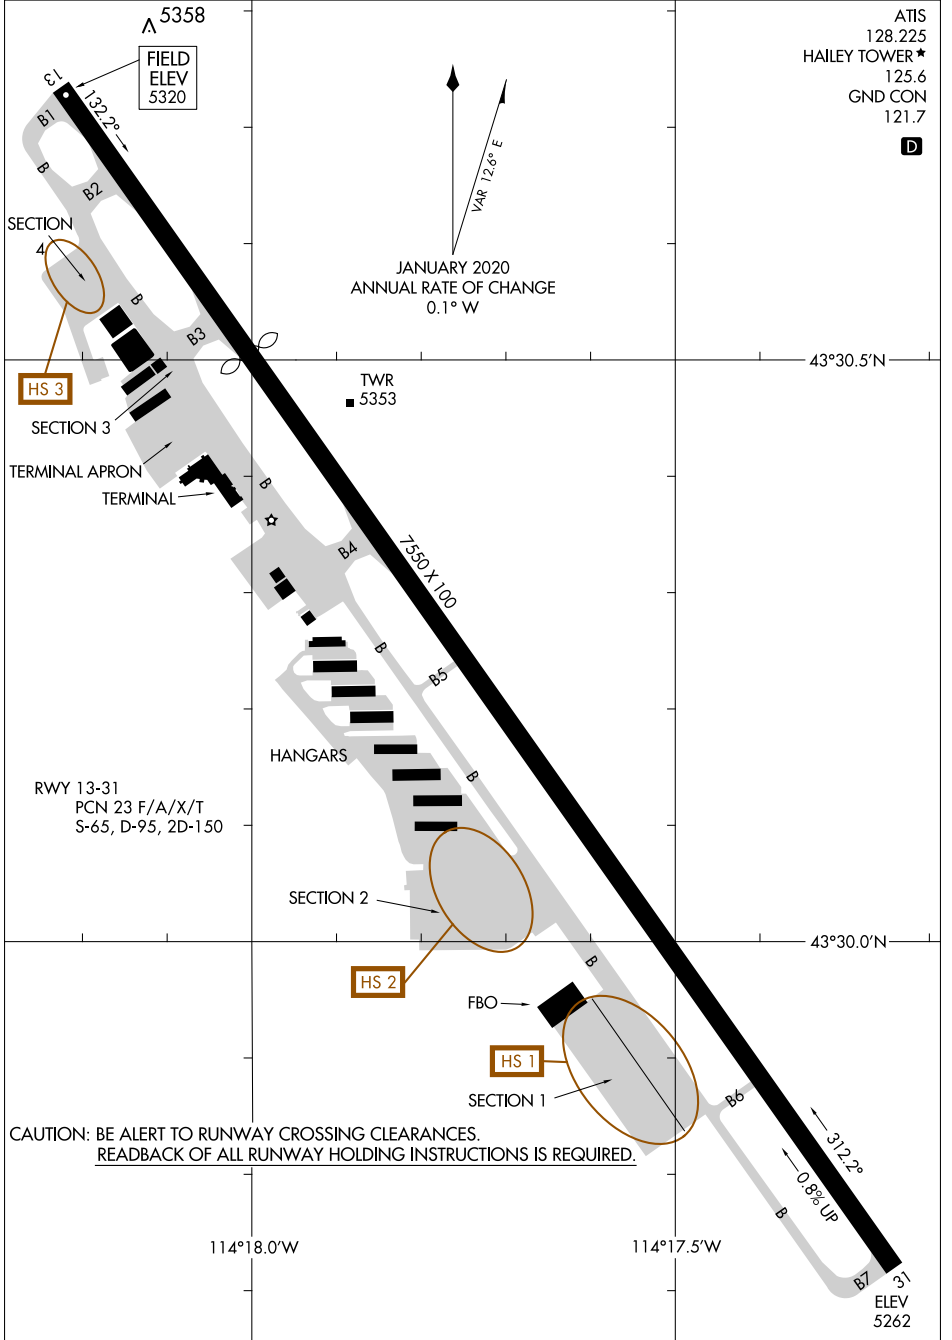

21112

AIRPORT DIAGRAM

AL-6239 (FAA)

FRIEDMAN MEML (SUN)

HAILEY, IDAHO

NW-1, 22 APR 2021 to 20 MAY 2021

NW-1, 22 APR 2021 to 20 MAY 2021

AIRPORT DIAGRAM

21112

HAILEY, IDAHO

FRIEDMAN MEML (SUN)