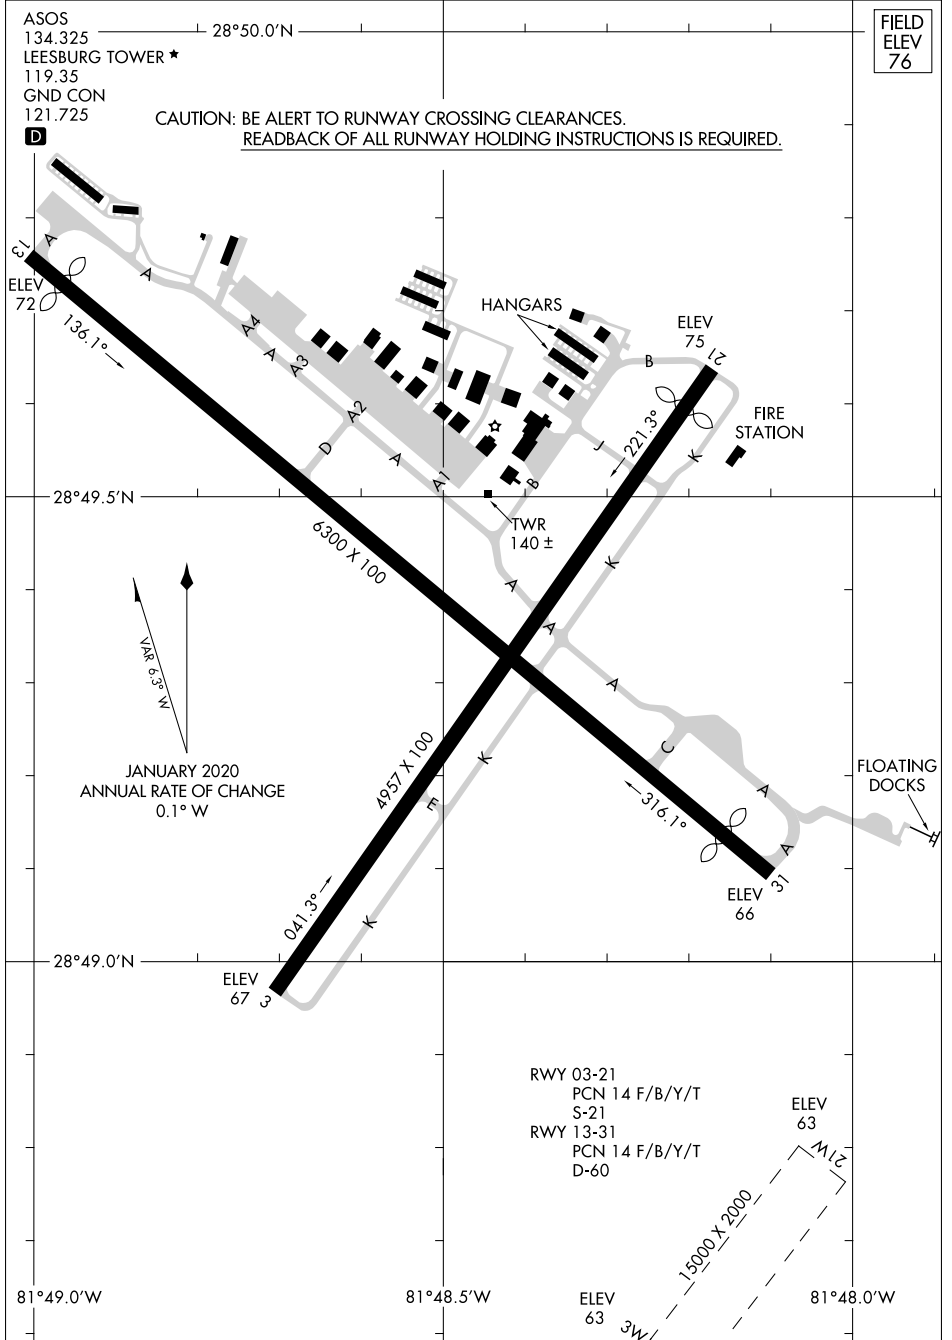

# AIRPORT DIAGRAM

AL-6676 (FAA)

LEESBURG INTL (LEE)  
LEESBURG, FLORIDA

SE-3, 22 APR 2021 to 20 MAY 2021

SE-3, 22 APR 2021 to 20 MAY 2021

# AIRPORT DIAGRAM

LEESBURG, FLORIDA  
LEESBURG INTL (LEE)