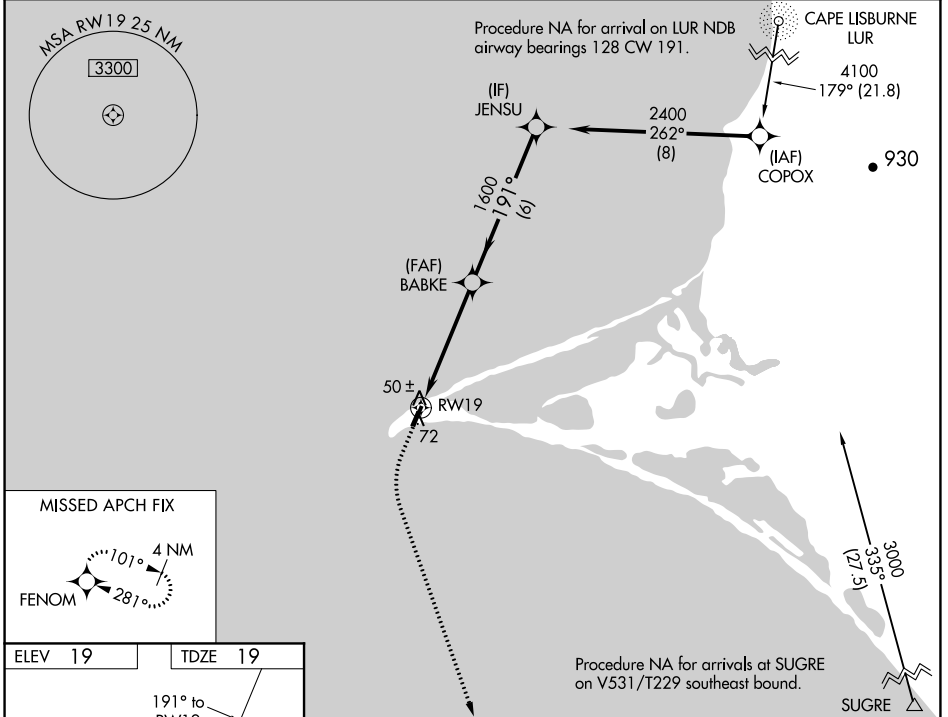

WAAS CH 63034 W19A	APP CRS 191°	Rwy Idg 3992 TDZE 19 Apt Elev 19
--	------------------------	---

RNAV (GPS) RWY 19

POINT HOPE (PHO) (PAP0)

⚠ NA For uncompensated Baro-VNAV systems, LNAV/VNAV NA below -20°C (-4°F) or above 54°C (130°F). When local altimeter setting not received, procedure NA. DME/DME RNP-0.3 NA.

MISSED APPROACH: Climb to 700 then climbing left turn to 2800 direct FENOM and hold.

AWOS-3P 118.325	ANCHORAGE CENTER 119.65 363.25	KOTZEBUE RADIO 122.25	CTAF 122.8
---------------------------	--	---------------------------------	----------------------

CATEGORY	A	B	C	D
LPV DA		269-1	250 (300-1)	
LNAV/VNAV DA		269-1	250 (300-1)	
LNAV MDA		360-1	341 (400-1)	
C CIRCLING	380-1 361 (400-1)	480-1 461 (500-1)	480-1½ 461 (500-1½)	580-2 561 (600-2)

AK, 22 APR 2021 to 17 JUN 2021