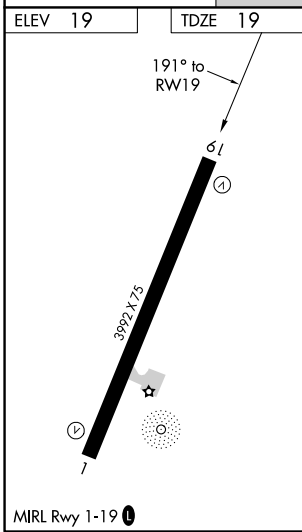

WAAS CH 63034 W19A	APP CRS 191°	Rwy Idg 3992 TDZE 19 Apt Elev 19
--	------------------------	---

RNAV (GPS) RWY 19

POINT HOPE (PHO) (PAP0)

⚠ NA For uncompensated Baro-VNAV systems, LNAV/VNAV NA below -20°C (-4°F) or above 54°C (130°F). When local altimeter setting not received, procedure NA. DME/DME RNP-0.3 NA.

MISSED APPROACH: Climb to 700 then climbing left turn to 2800 direct FENOM and hold.

AWOS-3P 118.325	ANCHORAGE CENTER 119.65 363.25	KOTZEBUE RADIO 122.25	CTAF 122.8
---------------------------	--	---------------------------------	----------------------