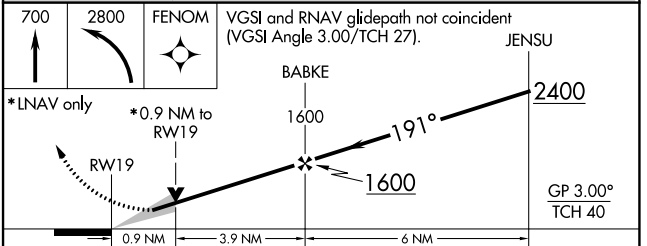

WAAS CH 63034 W19A	APP CRS 191°	Rwy Idg 3992 TDZE 19 Apt Elev 19
--	------------------------	---

RNAV (GPS) RWY 19

POINT HOPE (PHO) (PAP0)

⚠ NA For uncompensated Baro-VNAV systems, LNAV/VNAV NA below -20°C (-4°F) or above 54°C (130°F). When local altimeter setting not received, procedure NA. DME/DME RNP-0.3 NA.

MISSED APPROACH: Climb to 700 then climbing left turn to 2800 direct FENOM and hold.

AWOS-3P 118.325	ANCHORAGE CENTER 119.65 363.25	KOTZEBUE RADIO 122.25	CTAF 122.8
---------------------------	--	---------------------------------	----------------------