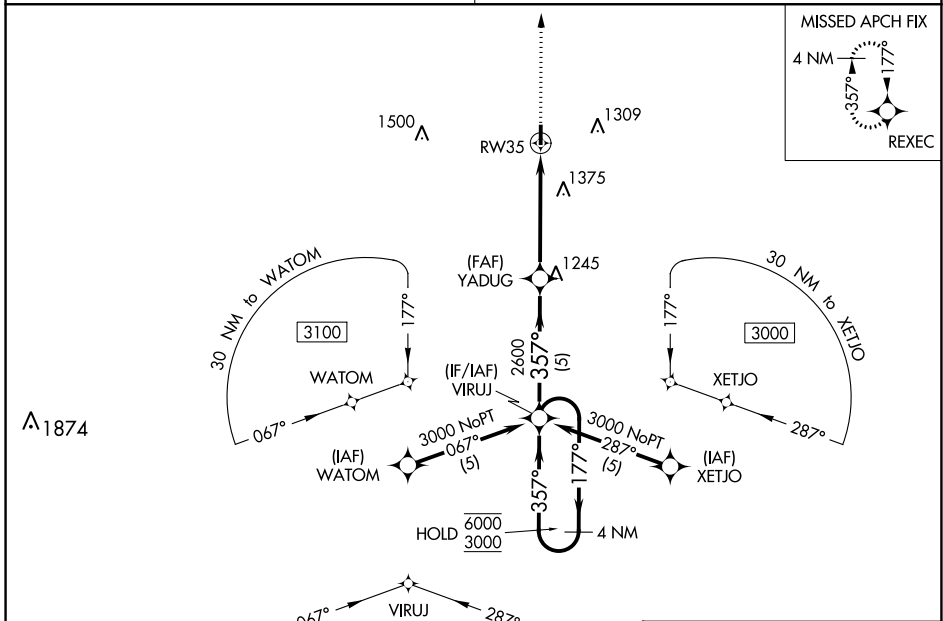

APP CRS	Rwy Idg	3600
357°	TDZE	N/A
	Apt Elev	1041

RNAV (GPS)-A

PRAGUE MUNI (O47)

RNP APCH.		MISSED APPROACH: Climb to 3000 direct REXEC and hold.
▽	Procedure NA at night.	
▲	NA	Use Shawnee altimeter setting. When not received, use Seminole altimeter setting.

FORT WORTH CENTER 132.2 338.35	CTAF 122.9 0
--	------------------------

ELEV 1041

CATEGORY	A	B	C	D
C CIRCLING	1480-1 439 (500-1)	1500-1 459 (500-1)	1720-2 679 (700-2)	NA

SC-1, 22 APR 2021 to 20 MAY 2021

SC-1, 22 APR 2021 to 20 MAY 2021