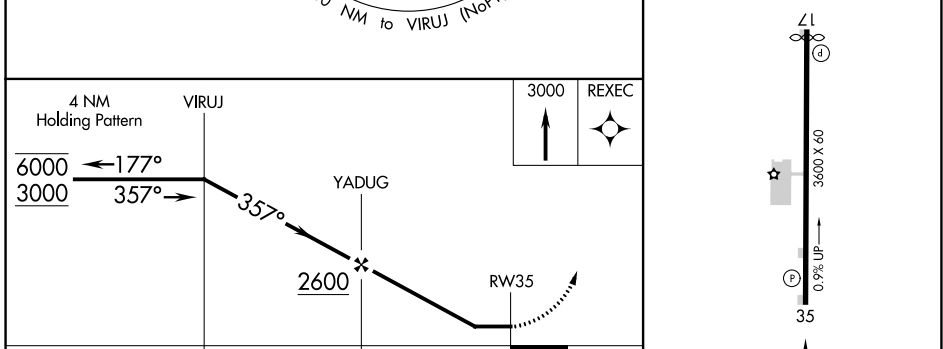

APP CRS	Rwy Idg	3600
357°	TDZE	N/A
	Apt Elev	1041

RNAV (GPS)-A

PRAGUE MUNI (O47)

RNP APCH.		MISSED APPROACH: Climb to 3000 direct REXEC and hold.
▽	Procedure NA at night.	
▲	NA	Use Shawnee altimeter setting. When not received, use Seminole altimeter setting.

FORT WORTH CENTER 132.2 338.35	CTAF 122.9 0
--	------------------------

ELEV 1041

CATEGORY	A	B	C	D
C CIRCLING	1480-1 439 (500-1)	1500-1 459 (500-1)	1720-2 679 (700-2)	NA

SC-1, 22 APR 2021 to 20 MAY 2021

SC-1, 22 APR 2021 to 20 MAY 2021