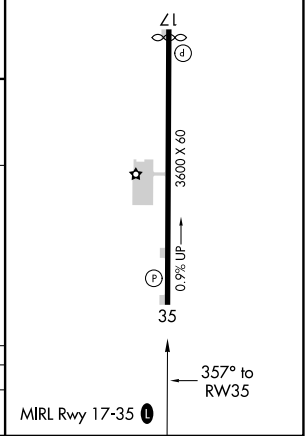

SC-1, 22 APR 2021 to 20 MAY 2021

SC-1, 22 APR 2021 to 20 MAY 2021