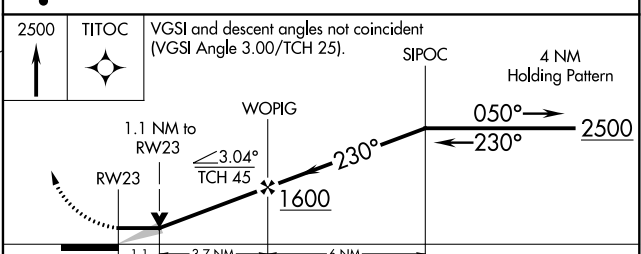

RNAV (GPS) RWY 23

SHISHMAREF (SHH) (PASH)

APP CRS 230°	Rwy Idg 4997 TDZE 12 Apt Elev 12
------------------------	---

DME/DME RNP-0.3 NA.		MISSED APPROACH: Climb to 2500 direct TITOC and hold.	
AWOS-3P 121.1	ANCHORAGE CENTER 119.2 263.0	NOME RADIO 122.4	CTAF 123.0

ELEV 12	TDZE 12
---------	---------

CATEGORY	A	B	C	D
LNAV MDA	380-1 368 (400-1)			380-1¼ 368 (400-1¼)
CIRCLING	420-1 408 (500-1)	480-1 468 (500-1)	480-1½ 468 (500-1½)	580-2 568 (600-2)

AK, 22 APR 2021 to 17 JUN 2021