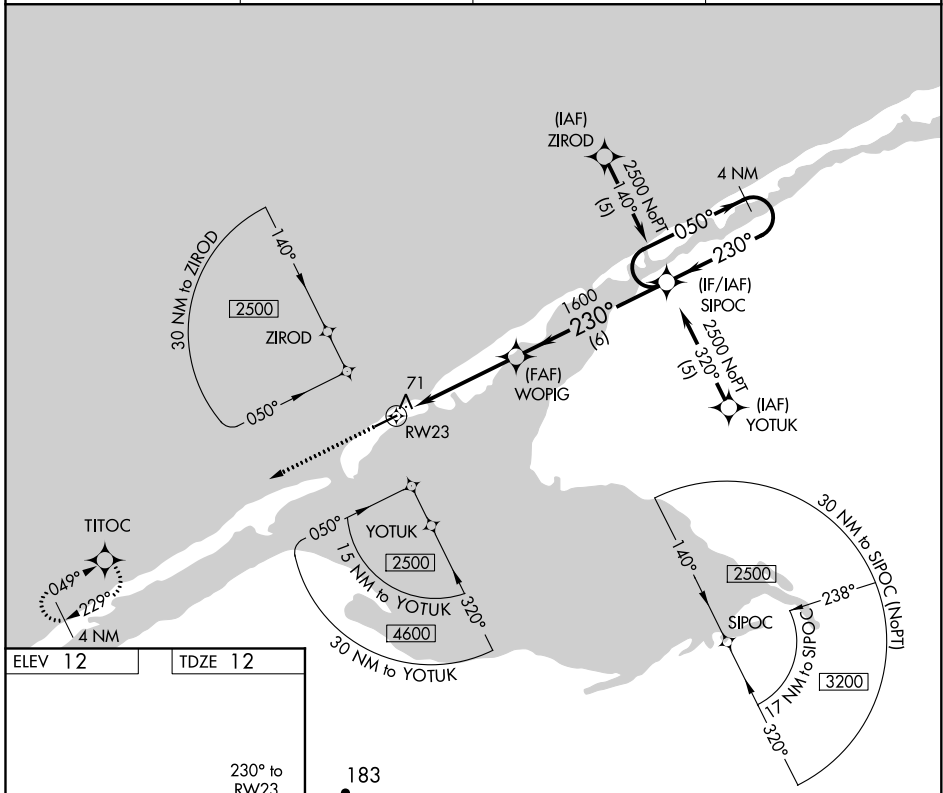

RNAV (GPS) RWY 23

SHISHMAREF (SHH) (PASH)

APP CRS 230°	Rwy Idg 4997 TDZE 12 Apt Elev 12
------------------------	---

DME/DME RNP-0.3 NA.		MISSED APPROACH: Climb to 2500 direct TITOC and hold.	
AWOS-3P 121.1	ANCHORAGE CENTER 119.2 263.0	NOME RADIO 122.4	CTAF 123.0

ELEV 12	TDZE 12
---------	---------

CATEGORY	A	B	C	D
LNAV MDA	380-1 368 (400-1)			380-1¼ 368 (400-1¼)
CIRCLING	420-1 408 (500-1)	480-1 468 (500-1)	480-1½ 468 (500-1½)	580-2 568 (600-2)

AK, 22 APR 2021 to 17 JUN 2021