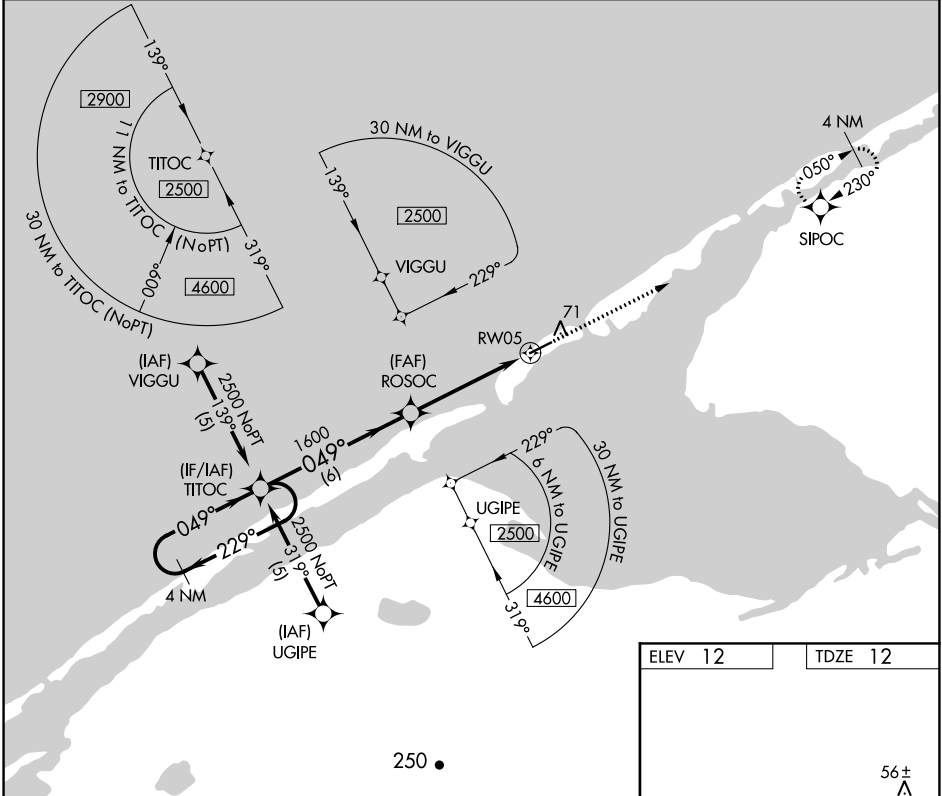

RNAV (GPS) RWY 5

SHISHMAREF (SHH) (PASH)

APP CRS 049°	Rwy Idg 4997
	TDZE 12
	Apt Elev 12

DME/DME RNP-0.3 NA.		MISSED APPROACH: Climb to 2500 direct SIPOC and hold.	
---------------------	--	---	--

AWOS-3P 121.1	ANCHORAGE CENTER 119.2 263.0	NOME RADIO 122.4	CTAF 123.0
-------------------------	--	----------------------------	----------------------

AK, 22 APR 2021 to 17 JUN 2021

AK, 22 APR 2021 to 17 JUN 2021

CATEGORY	A	B	C	D
LNVA MDA	300-1 288 (300-1)			
CIRCLING	420-1 408 (500-1)	480-1 468 (500-1)	480-1½ 468 (500-1½)	580-2 568 (600-2)