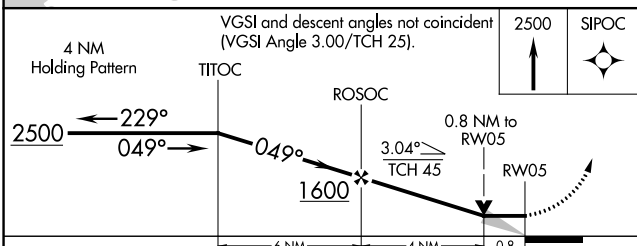

CATEGORY	A	B	C	D
LNVA MDA	300-1 288 (300-1)			
CIRCLING	420-1 408 (500-1)	480-1 468 (500-1)	480-1½ 468 (500-1½)	580-2 568 (600-2)