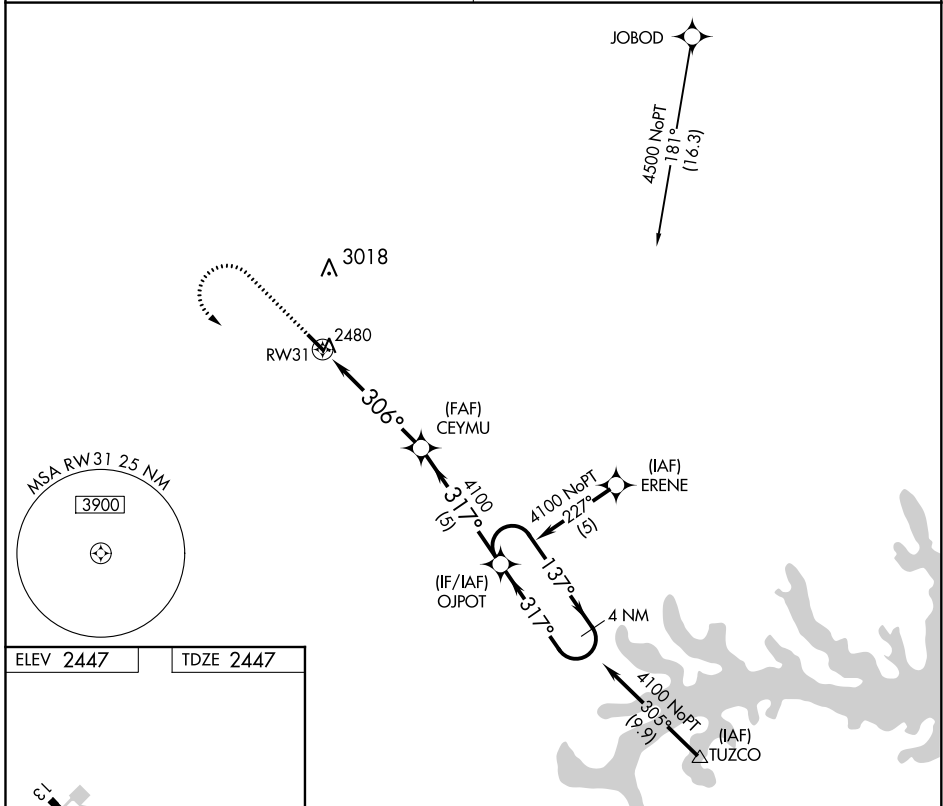

APP CRS 306°	Rwy Idg 4200 TDZE 2447 Apt Elev 2447
------------------------	---

RNAV (GPS) RWY 31

CHEYENNE EAGLE BUTTE (84D)

<p>▽ GPS or RNP-0.3 required. DME/DME RNP-0.3 NA.</p> <p>△ NA Use Pierre altimeter setting.</p>	<p>MISSED APPROACH: Climb to 4100 then turn left direct OJPOT WP and hold.</p>
---	---

<p>MINNEAPOLIS CENTER 135.25 256.7</p>	<p>AUNICOM 122.8 (CTAF) 0</p>
---	--

NC-1, 22 APR 2021 to 20 MAY 2021

NC-1, 22 APR 2021 to 20 MAY 2021

ELEV 2447	TDZE 2447
-----------	-----------

<p>4100</p> <p>OJPOT</p>	<p>CEYMU</p> <p>OJPOT</p> <p>4 NM Holding Pattern</p>															
<p>RW31</p> <p>306°</p> <p>317°</p> <p>137°</p> <p>4100</p> <p>3.04° TCH 45</p> <p>5 NM</p> <p>5 NM</p>	<p>4100</p> <p>4100</p>															
<table border="1"> <tr> <th>CATEGORY</th> <th>A</th> <th>B</th> <th>C</th> <th>D</th> </tr> <tr> <td>LNNAV MDA</td> <td>3020-1</td> <td>573 (600-1)</td> <td colspan="2">NA</td> </tr> <tr> <td>CIRCLING</td> <td>3240-1 793 (800-1)</td> <td>3240-1¼ 793 (800-1¼)</td> <td colspan="2">NA</td> </tr> </table>	CATEGORY	A	B	C	D	LNNAV MDA	3020-1	573 (600-1)	NA		CIRCLING	3240-1 793 (800-1)	3240-1¼ 793 (800-1¼)	NA		
CATEGORY	A	B	C	D												
LNNAV MDA	3020-1	573 (600-1)	NA													
CIRCLING	3240-1 793 (800-1)	3240-1¼ 793 (800-1¼)	NA													