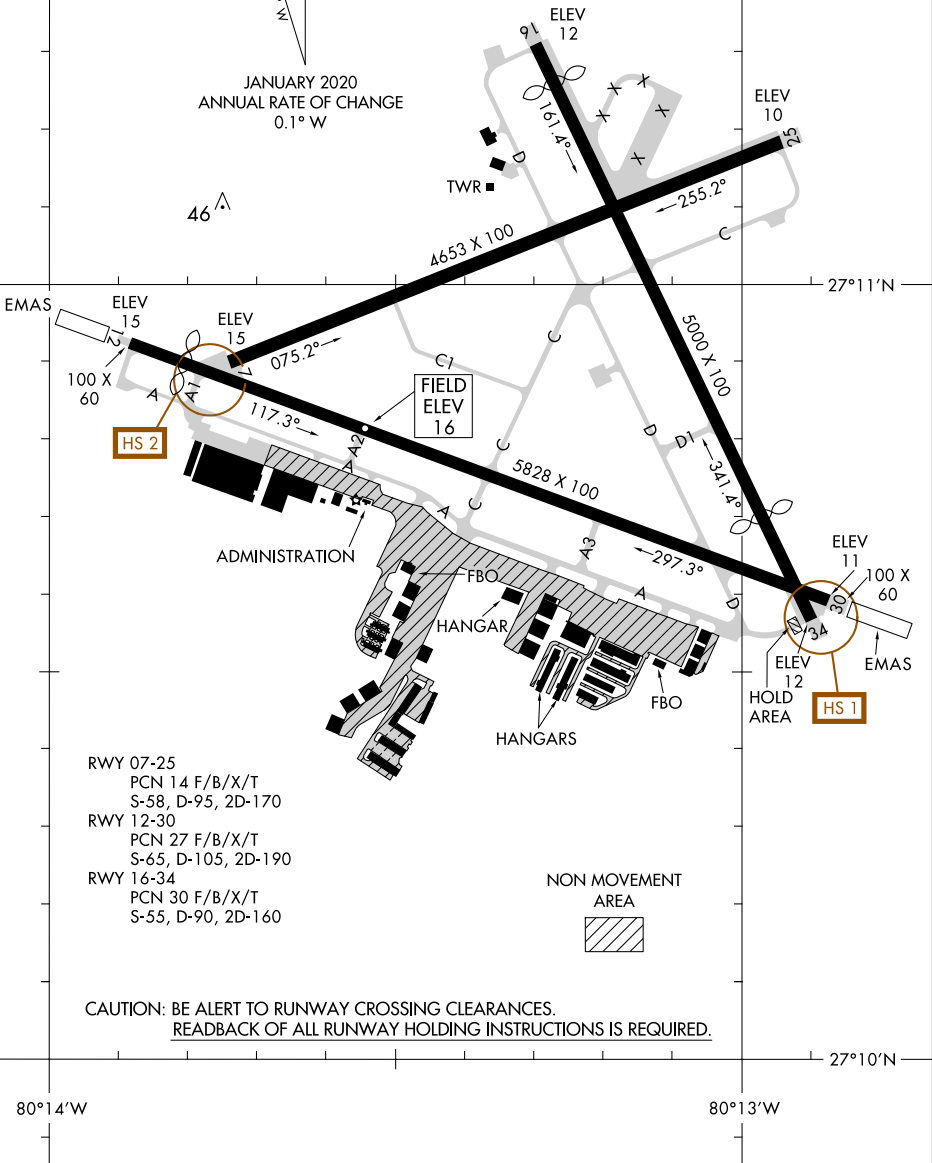

AIRPORT DIAGRAM

AL-9217 (FAA)

WITHAM FIELD (SUA)
STUART, FLORIDA

ATIS
134.475
STUART TOWER ★
126.6
GND CON
121.7
CLNC DEL
121.025

JANUARY 2020
ANNUAL RATE OF CHANGE
0.1° W

CAUTION: BE ALERT TO RUNWAY CROSSING CLEARANCES.
READBACK OF ALL RUNWAY HOLDING INSTRUCTIONS IS REQUIRED.

SE-3, 22 APR 2021 to 20 MAY 2021

SE-3, 22 APR 2021 to 20 MAY 2021

AIRPORT DIAGRAM

STUART, FLORIDA
WITHAM FIELD (SUA)