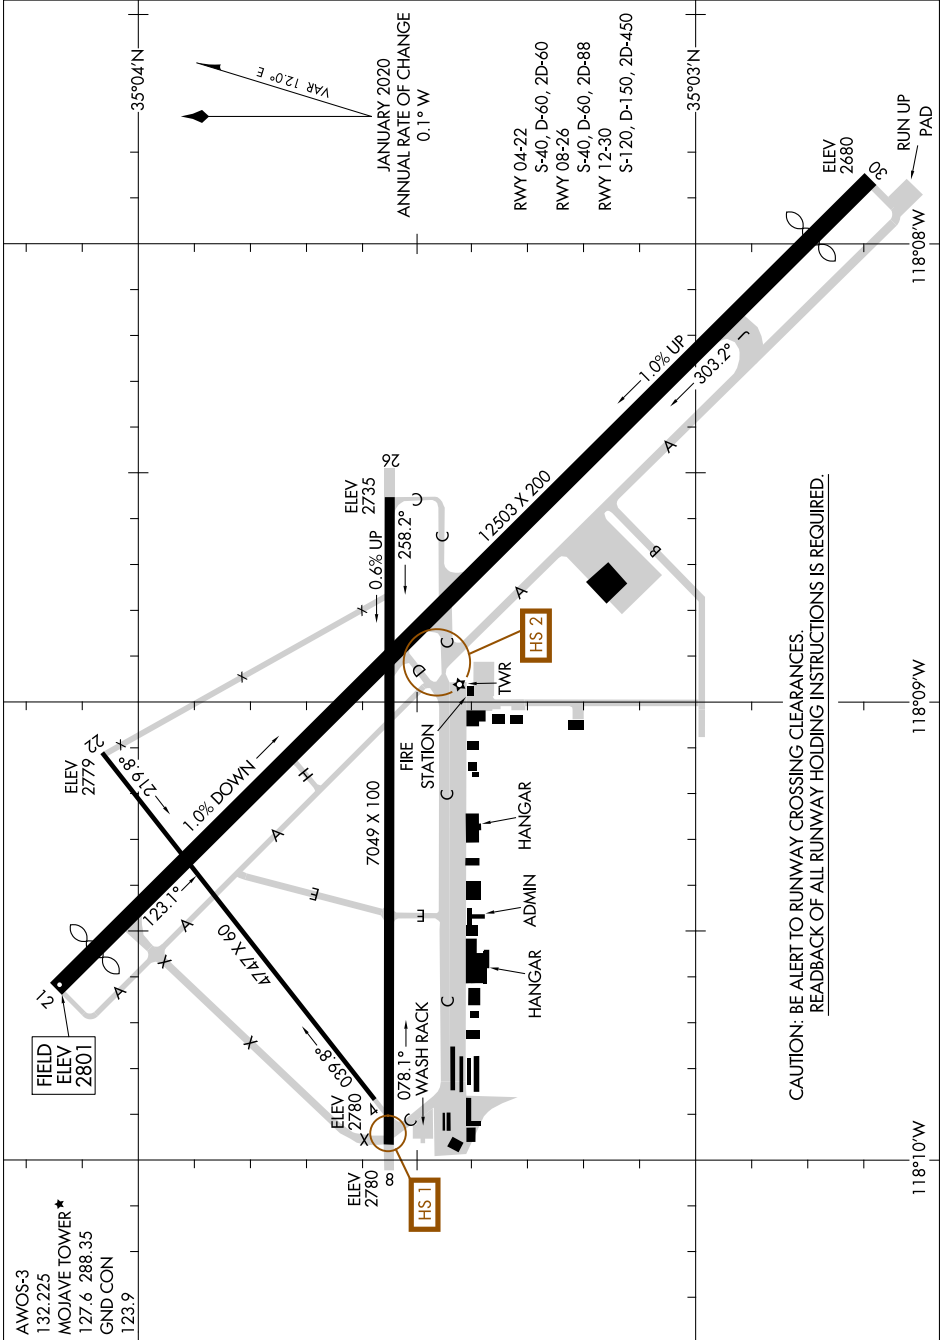

AIRPORT DIAGRAM

AL-9353 (FAA)

MOJAVE AIR AND SPACE PORT (MHV)

MOJAVE, CALIFORNIA

SW-3, 22 APR 2021 to 20 MAY 2021

CAUTION: BE ALERT TO RUNWAY CROSSING CLEARANCES.
READBACK OF ALL RUNWAY HOLDING INSTRUCTIONS IS REQUIRED.

SW-3, 22 APR 2021 to 20 MAY 2021

AIRPORT DIAGRAM

MOJAVE AIR AND SPACE PORT (MHV)
MOJAVE, CALIFORNIA