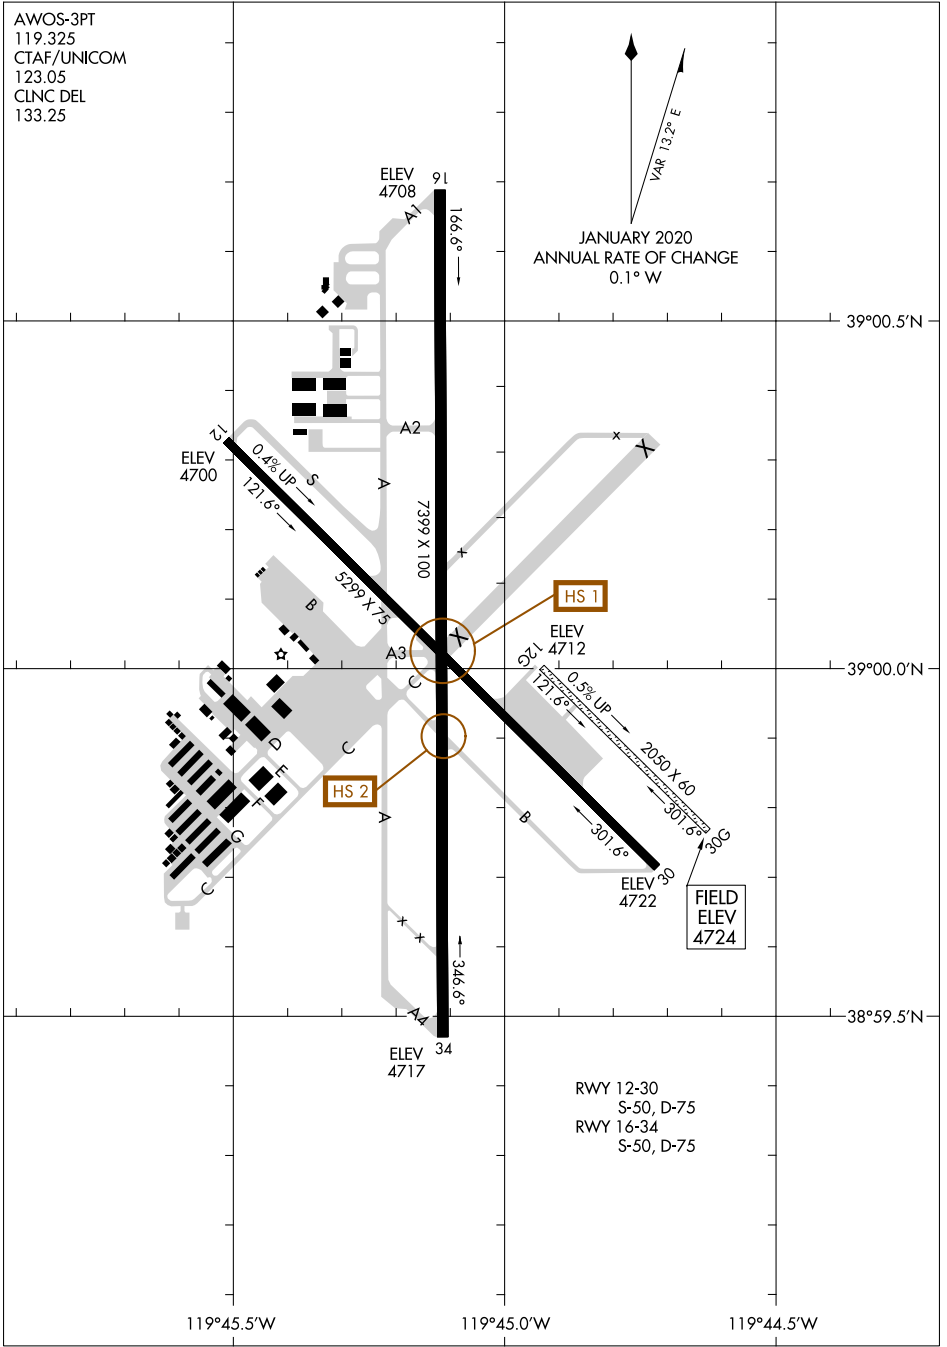

AIRPORT DIAGRAM

AL-9430 (FAA)

MINDEN-TAHOE (MEV)
MINDEN, NEVADA

AWOS-3PT
119.325
CTAF/UNICOM
123.05
CLNC DEL
133.25

VAR 13.2° E
JANUARY 2020
ANNUAL RATE OF CHANGE
0.1° W

SW-4, 22 APR 2021 to 20 MAY 2021

SW-4, 22 APR 2021 to 20 MAY 2021

RWY 12-30
S-50, D-75
RWY 16-34
S-50, D-75

AIRPORT DIAGRAM

MINDEN, NEVADA
MINDEN-TAHOE (MEV)