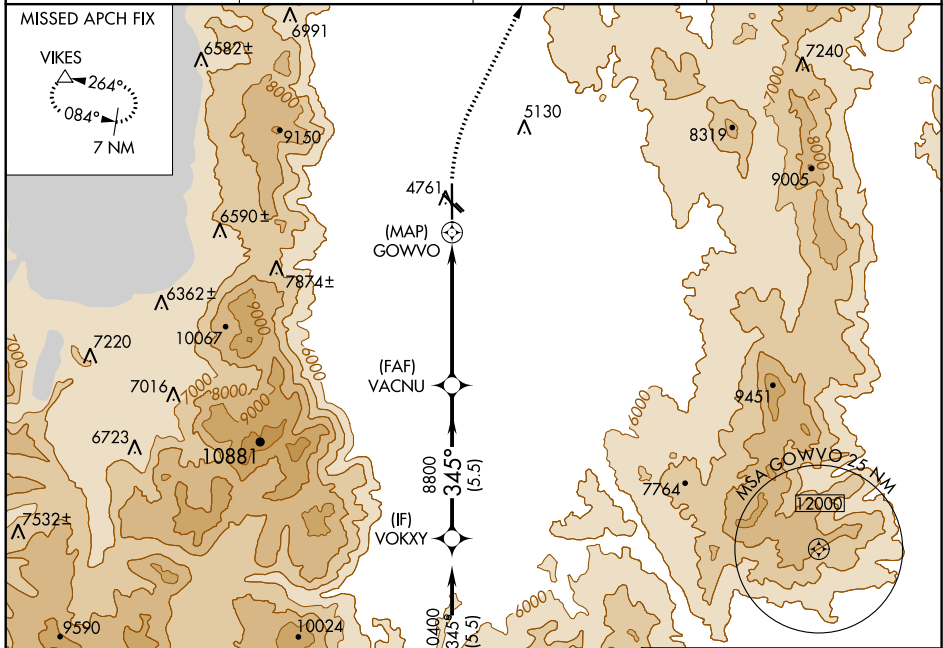

APP CRS 345°	Rwy Idg TDZE Apt Elev N/A N/A 4724
------------------------	--

RNAV (GPS)-B

MINDEN-TAHOE (MEV)

RNP APCH.	<p>▼ Circling NA for Cat D southwest of Rwy 12 and 34.</p> <p>▲ Circling Rwy 12L, 30R NA at night.</p>	MISSED APPROACH: Climbing right turn to 11000 direct VIKES and hold, continue climb-in-hold to 11000.
-----------	--	---

AWOS-3PT 119.325	NORCAL APP CON 119.2 279.55	CLNC DEL 133.25	UNICOM 123.05 (CTAF) 0
----------------------------	---------------------------------------	---------------------------	----------------------------------

ELEV 4724

CATEGORY	A	B	C	D
<p>◻ CIRCLING</p>	6480-1¼ 1756 (1800-1¼)	6480-1½ 1756 (1800-1½)	6480-3	1756 (1800-3)

HIRL Rwy 16-34 0

SW-4, 22 APR 2021 to 20 MAY 2021

SW-4, 22 APR 2021 to 20 MAY 2021