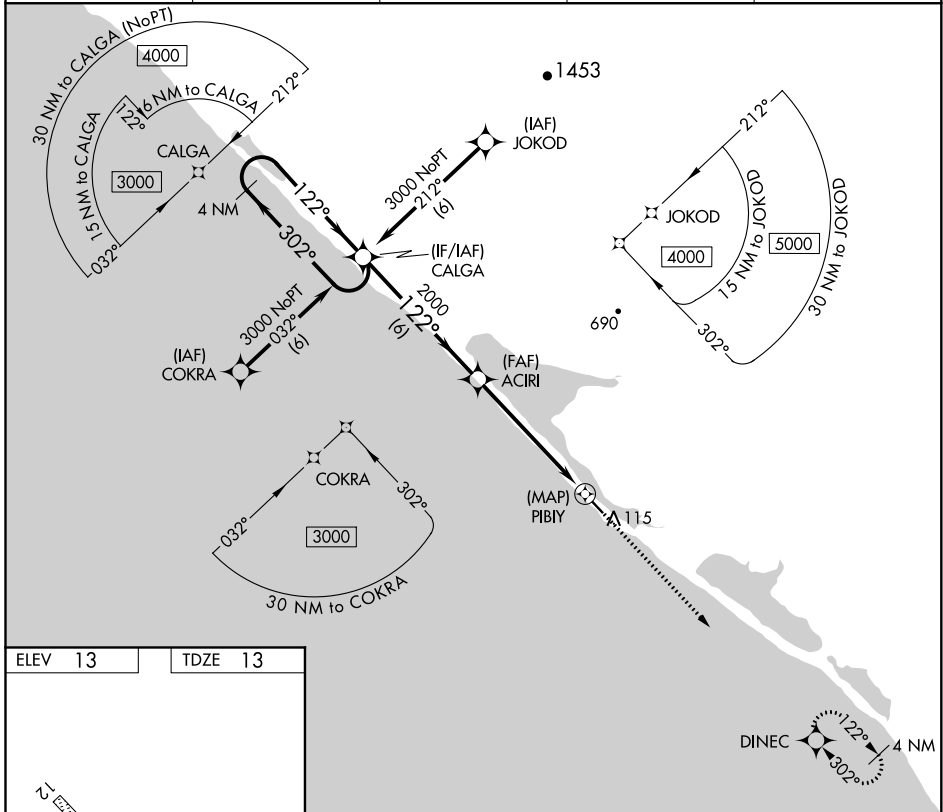

APP CRS	Rwy Idg	3000
122°	TDZE	13
	Apt Elev	13

RNAV (GPS) RWY 12

KIVALINA (KVL)(PAVL)

⚠ DME/DME RNP-0.3 NA. When local altimeter setting not received, use Noatak altimeter setting and increase all MDA 340 feet and Cat C visibility 3/4 mile.

⚠ MISSED APPROACH: Climb to 3000 direct DINEC and hold.

⚠ -34°C

ASOS	WTK/PAWN AWOS-3P	ANCHORAGE CENTER	KOTZEBUE RADIO	UNICOM
135.8	135.75	119.2 263.0	122.55	122.8 (CTAF) 0

AK, 22 APR 2021 to 17 JUN 2021

AK, 22 APR 2021 to 17 JUN 2021