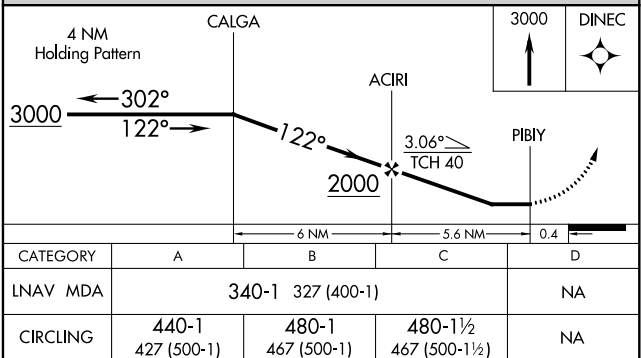

APP CRS	Rwy Idg	3000
122°	TDZE	13
	Apt Elev	13

RNAV (GPS) RWY 12

KIVALINA (KVL)(PAVL)

⚠ DME/DME RNP-0.3 NA. When local altimeter setting not received, use Noatak altimeter setting and increase all MDA 340 feet and Cat C visibility 3/4 mile.

⚠ MISSED APPROACH: Climb to 3000 direct DINEC and hold.

⚠ -34°C

ASOS	WTK/PAWN AWOS-3P	ANCHORAGE CENTER	KOTZEBUE RADIO	UNICOM
135.8	135.75	119.2 263.0	122.55	122.8 (CTAF) 0

AK, 22 APR 2021 to 17 JUN 2021

AK, 22 APR 2021 to 17 JUN 2021