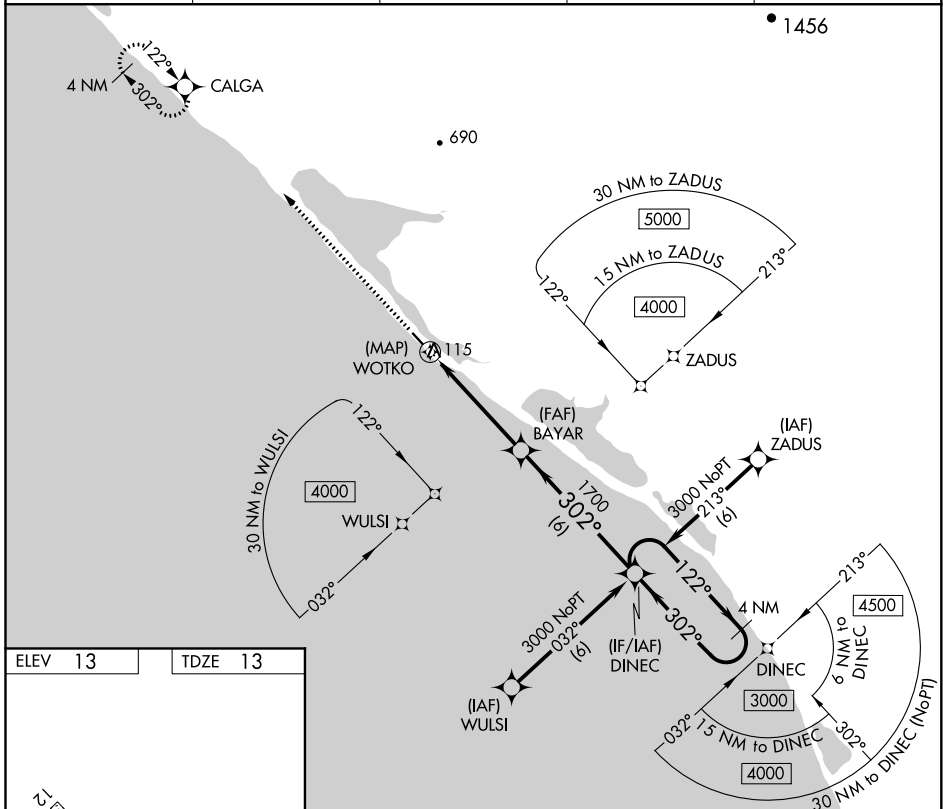

APP CRS	Rwy Idg	3003
302°	TDZE	13
	Apt Elev	13

RNAV (GPS) RWY 30

KIVALINA (KVL)(PAVL)

⚠ DME/DME RNP-0.3 NA. When local altimeter setting not received, use Noatak altimeter setting and increase all MDA 340 feet and LNAV Cat C visibility 1 mile and Circling Cat C visibility ¾ mile. VDP NA when using Noatak altimeter setting.

MISSED APPROACH: Climb to 3000 direct CALGA and hold.

ASOS	WTK/PAWN AWOS-3P	ANCHORAGE CENTER	KOTZEBUE RADIO	UNICOM
135.8	135.75	119.2 263.0	122.55	122.8 (CTAF) 📻

ELEV 13	TDZE 13
---------	---------

CATEGORY	A	B	C	D
LNAV MDA	380-1 367 (400-1)			NA
CIRCLING	440-1 427 (500-1)	480-1 467 (500-1)	480-1½ 467 (500-1½)	NA

AK, 22 APR 2021 to 17 JUN 2021

AK, 22 APR 2021 to 17 JUN 2021