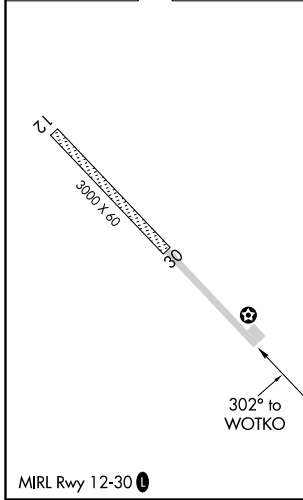

APP CRS	Rwy Idg	3003
302°	TDZE	13
	Apt Elev	13

RNAV (GPS) RWY 30

KIVALINA (KVL)(PAVL)

⚠ DME/DME RNP-0.3 NA. When local altimeter setting not received, use Noatak altimeter setting and increase all MDA 340 feet and LNAV Cat C visibility 1 mile and Circling Cat C visibility ¾ mile. VDP NA when using Noatak altimeter setting.

MISSED APPROACH: Climb to 3000 direct CALGA and hold.

ASOS	WTK/PAWN AWOS-3P	ANCHORAGE CENTER	KOTZEBUE RADIO	UNICOM
135.8	135.75	119.2 263.0	122.55	122.8 (CTAF) 📻

ELEV 13	TDZE 13
---------	---------

CATEGORY	A	B	C	D
LNAV MDA	380-1 367 (400-1)			NA
CIRCLING	440-1 427 (500-1)	480-1 467 (500-1)	480-1½ 467 (500-1½)	NA