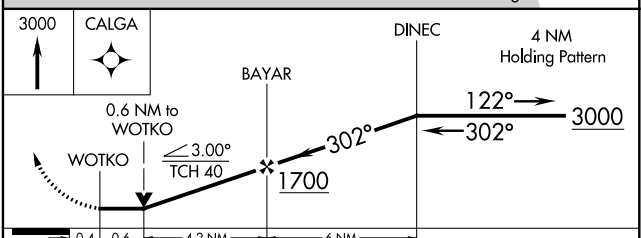

APP CRS	Rwy Idg	3003
302°	TDZE	13
	Apt Elev	13

RNAV (GPS) RWY 30

KIVALINA (KVL)(PAVL)

⚠ DME/DME RNP-0.3 NA. When local altimeter setting not received, use Noatak altimeter setting and increase all MDA 340 feet and LNAV Cat C visibility 1 mile and Circling Cat C visibility ¾ mile. VDP NA when using Noatak altimeter setting.

MISSED APPROACH: Climb to 3000 direct CALGA and hold.

ASOS	WTK/PAWN AWOS-3P	ANCHORAGE CENTER	KOTZEBUE RADIO	UNICOM
135.8	135.75	119.2 263.0	122.55	122.8 (CTAF) 📻

ELEV 13	TDZE 13
---------	---------

CATEGORY	A	B	C	D
LNAV MDA	380-1 367 (400-1)			NA
CIRCLING	440-1 427 (500-1)	480-1 467 (500-1)	480-1½ 467 (500-1½)	NA