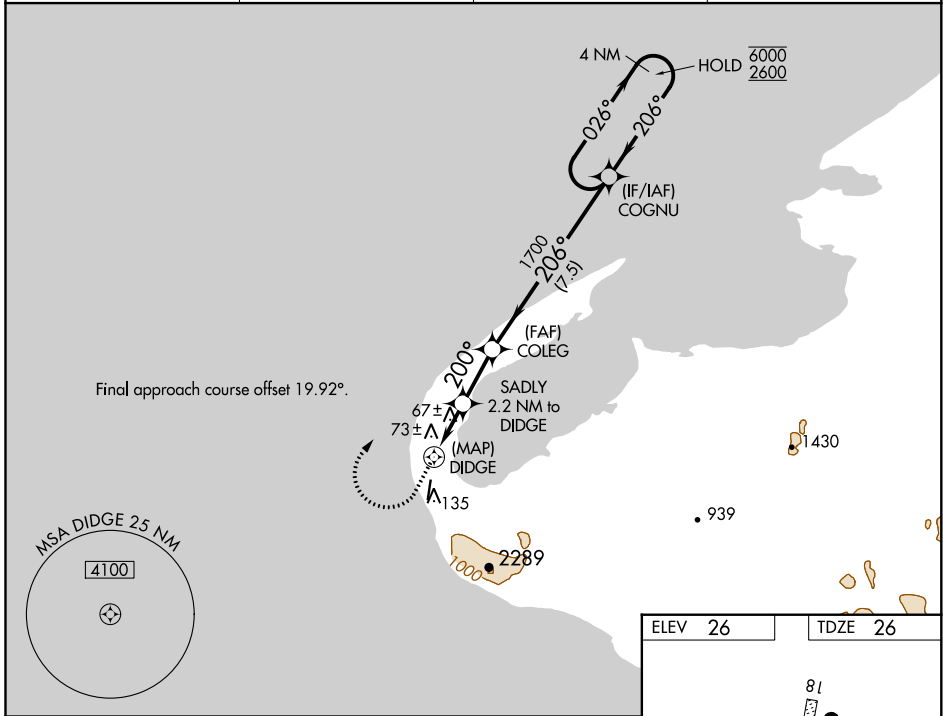

WAAS CH <b>57942</b> <b>W18A</b>	APP CRS <b>200°</b>	Rwy Idg TDZE Apt Elev	<b>3990</b> <b>26</b> <b>26</b>
--	------------------------	-----------------------------	---------------------------------------

# RNAV (GPS) RWY 18

WALES (IWK) (PAIW)

RNP APCH. -27°C Circling NA east of Rwy 18-36.		MISSED APPROACH: Climb to 500 then climbing right turn to 2600 direct COGNO and hold.	
AWOS-3P <b>118.525</b>	ANCHORAGE CENTER <b>133.3 290.4</b>	NOME RADIO <b>122.6</b>	CTAF <b>123.0</b>

CATEGORY	A	B	C	D
LP MDA	340-1 314 (400-1)			
LNAV MDA	640-1	614 (700-1)	640-1¾	614 (700-1¾)
CIRCLING	640-1	614 (700-1)	640-1¾	640-2
			614 (700-1¾)	614 (700-2)

AK, 22 APR 2021 to 17 JUN 2021

AK, 22 APR 2021 to 17 JUN 2021