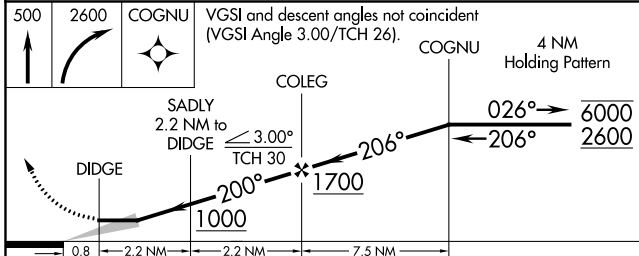

WAAS CH <b>57942</b> <b>W18A</b>	APP CRS <b>200°</b>	Rwy Idg TDZE Apt Elev	<b>3990</b> <b>26</b> <b>26</b>
--	------------------------	-----------------------------	---------------------------------------

# RNAV (GPS) RWY 18

WALES (IWK) (PAIW)

RNP APCH. -27°C Circling NA east of Rwy 18-36.		MISSED APPROACH: Climb to 500 then climbing right turn to 2600 direct COGNO and hold.	
AWOS-3P <b>118.525</b>	ANCHORAGE CENTER <b>133.3 290.4</b>	NOME RADIO <b>122.6</b>	CTAF <b>123.0</b>