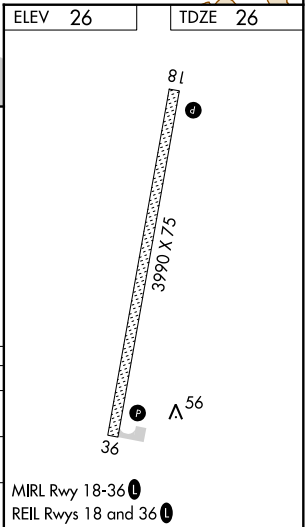

WAAS CH <b>57942</b> <b>W18A</b>	APP CRS <b>200°</b>	Rwy Idg TDZE Apt Elev	<b>3990</b> <b>26</b> <b>26</b>
--	------------------------	-----------------------------	---------------------------------------

# RNAV (GPS) RWY 18

WALES (IWK) (PAIW)

RNP APCH. -27°C Circling NA east of Rwy 18-36.		MISSED APPROACH: Climb to 500 then climbing right turn to 2600 direct COGNO and hold.	
AWOS-3P <b>118.525</b>	ANCHORAGE CENTER <b>133.3 290.4</b>	NOME RADIO <b>122.6</b>	CTAF <b>123.0</b>