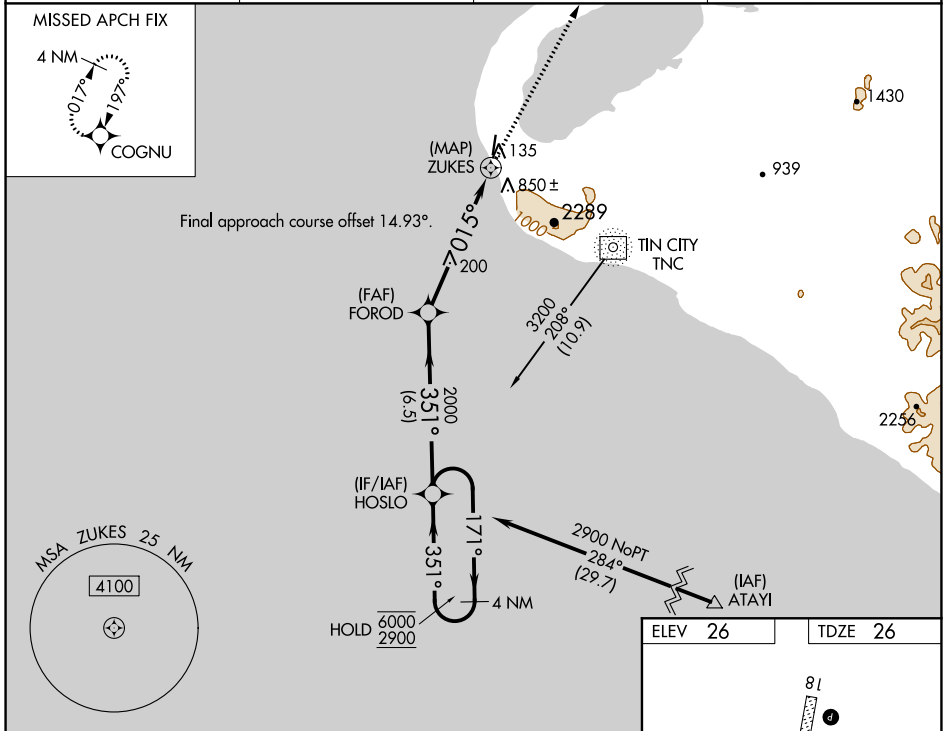

WAAS CH 60943 W36A	APP CRS 015°	Rwy Idg TDZE Apt Elev	3990 26 26
--	------------------------	-----------------------------	---------------------------------------

RNAV (GPS) RWY 36

WALES (IWK) (PAIW)

RNP APCH.		MISSED APPROACH: Climbing right turn to 3000 direct COGNU and hold.	
<p>Circling NA east of Rwy 18-36. -27°C</p>			

AWOS-3P 118.525	ANCHORAGE CENTER 133.3 290.4	NOME RADIO 122.6	CTAF 123.0
---------------------------	--	----------------------------	----------------------

CATEGORY	A	B	C	D
LP MDA	460-1	434 (500-1)	460-1¼	434 (500-1¼)
LNAV MDA	920-1¼	894 (900-1¼)	920-2½	894 (900-2½)
CIRCLING	920-1¼	894 (900-1¼)	920-2¾ 894 (900-2¾)	920-3 894 (900-3)

AK, 22 APR 2021 to 17 JUN 2021

AK, 22 APR 2021 to 17 JUN 2021