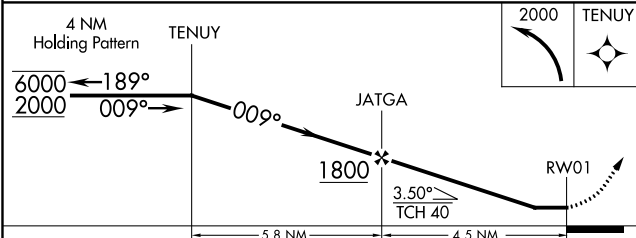

APP CRS 009°	Rwy Idg TDZE Apt Elev	N/A N/A 107
------------------------	-----------------------------	--

RNAV (GPS)-A

UMATILLA MUNI (X23)

RNP APCH.		MISSED APPROACH: Climbing left turn to 2000 direct TENUY and hold.
<p>▼ Procedure NA at night. Use Leesburg altimeter setting.</p>		
LEE ASOS 134.325	ORLANDO APP CON 135.3 351.9	CTAF 122.9

CATEGORY	A	B	C	D
CIRCLING	760-1 653 (700-1)	780-1 673 (700-1)	NA	

SE-3, 22 APR 2021 to 20 MAY 2021

SE-3, 22 APR 2021 to 20 MAY 2021