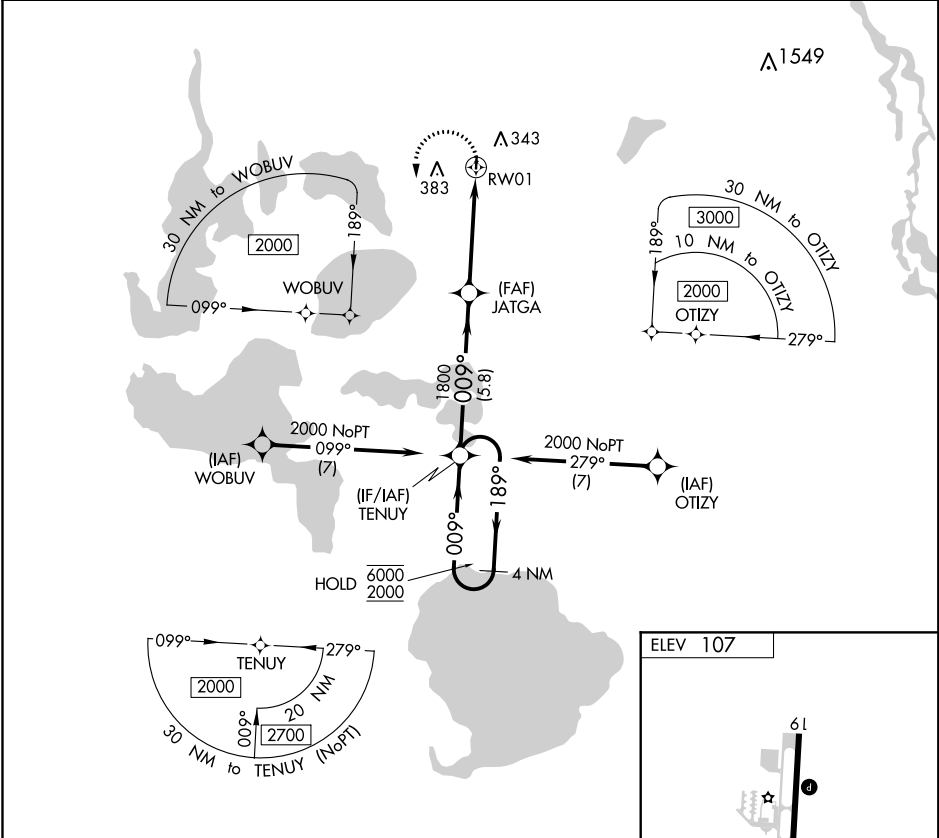

APP CRS 009°	Rwy Idg TDZE Apt Elev	N/A N/A 107
------------------------	-----------------------------	--

RNAV (GPS)-A

UMATILLA MUNI (X23)

RNP APCH.		MISSED APPROACH: Climbing left turn to 2000 direct TENUY and hold.
<p>▼ Procedure NA at night. Use Leesburg altimeter setting.</p>		
LEE ASOS 134.325	ORLANDO APP CON 135.3 351.9	CTAF 122.9

CATEGORY	A	B	C	D
CIRCLING	760-1 653 (700-1)	780-1 673 (700-1)	NA	

SE-3, 22 APR 2021 to 20 MAY 2021

SE-3, 22 APR 2021 to 20 MAY 2021