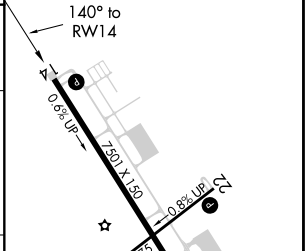

WAAS CH 40143 W14A	APP CRS 140°	Rwy Idg TDZE Apt Elev	7501 2316 2353
--	------------------------	-----------------------------	---

RNAV (GPS) RWY 14

WILLISTON BASIN INTL (XWA)

RNP APCH.	MISSED APPROACH: Climb to 4300 direct VUYUC and hold.
<p>For uncompensated Baro-VNAV systems, LNAV/VNAV NA below -19°C or above 54°C.</p>	

ASOS 125.925	SALT LAKE CITY CENTER 126.85 305.2	UNICOM 122.8 (CTAF)
------------------------	--	-------------------------------

NC-1, 22 APR 2021 to 20 MAY 2021

NC-1, 22 APR 2021 to 20 MAY 2021

CATEGORY	A	B	C	D
LPV DA		2516-¾	200 (200-¾)	
LNAV/VNAV DA		2577-⅞	261 (300-⅞)	
LNAV MDA		2680-1	364 (400-1)	
CIRCLING	2760-1 407 (500-1)	2820-1 467 (500-1)	2820-1½ 467 (500-1½)	2920-2 567 (600-2)