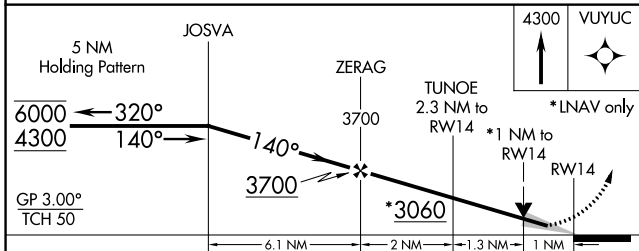

WAAS CH 40143 W14A	APP CRS 140°	Rwy Idg TDZE Apt Elev	7501 2316 2353
--	------------------------	-----------------------------	---

RNAV (GPS) RWY 14

WILLISTON BASIN INTL (XWA)

RNP APCH.	MISSED APPROACH: Climb to 4300 direct VUYUC and hold.
<p>For uncompensated Baro-VNAV systems, LNAV/VNAV NA below -19°C or above 54°C.</p>	

ASOS 125.925	SALT LAKE CITY CENTER 126.85 305.2	UNICOM 122.8 (CTAF)
------------------------	--	-------------------------------

NC-1, 22 APR 2021 to 20 MAY 2021

NC-1, 22 APR 2021 to 20 MAY 2021

CATEGORY	A	B	C	D
LPV DA		2516-¾	200 (200-¾)	
LNAV/VNAV DA		2577-⅞	261 (300-⅞)	
LNAV MDA		2680-1	364 (400-1)	
CIRCLING	2760-1 407 (500-1)	2820-1 467 (500-1)	2820-1½ 467 (500-1½)	2920-2 567 (600-2)