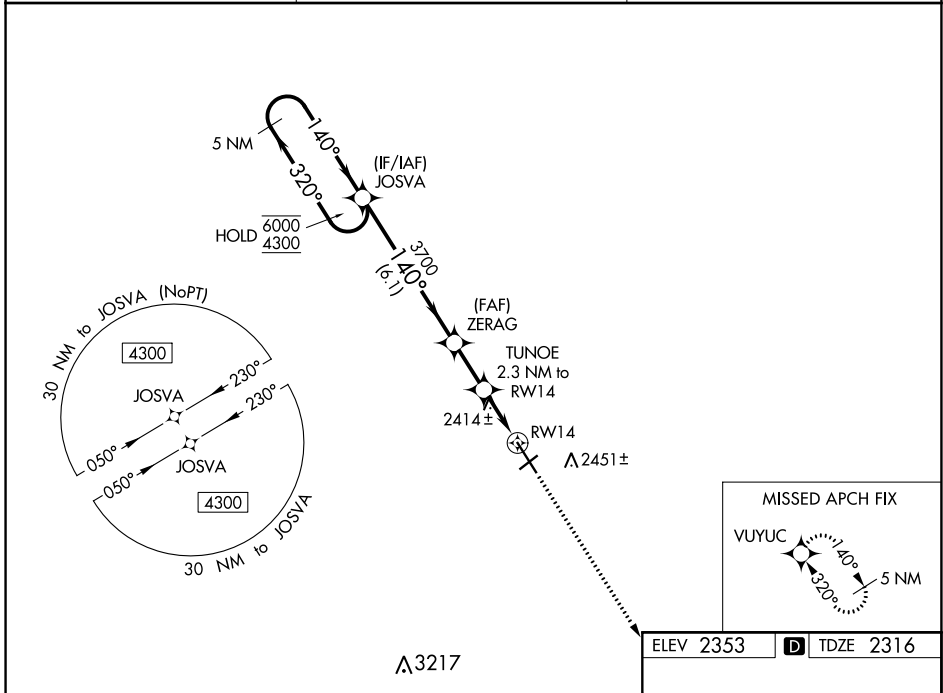

WAAS CH 40143 W14A	APP CRS 140°	Rwy Idg TDZE Apt Elev	7501 2316 2353
--	------------------------	-----------------------------	---

RNAV (GPS) RWY 14

WILLISTON BASIN INTL (XWA)

RNP APCH.	MISSED APPROACH: Climb to 4300 direct VUYUC and hold.
<p>For uncompensated Baro-VNAV systems, LNAV/VNAV NA below -19°C or above 54°C.</p>	

ASOS 125.925	SALT LAKE CITY CENTER 126.85 305.2	UNICOM 122.8 (CTAF)
------------------------	--	-------------------------------

NC-1, 22 APR 2021 to 20 MAY 2021

NC-1, 22 APR 2021 to 20 MAY 2021

CATEGORY	A	B	C	D
LPV DA		2516-¾	200 (200-¾)	
LNAV/VNAV DA		2577-⅞	261 (300-⅞)	
LNAV MDA		2680-1	364 (400-1)	
CIRCLING	2760-1 407 (500-1)	2820-1 467 (500-1)	2820-1½ 467 (500-1½)	2920-2 567 (600-2)