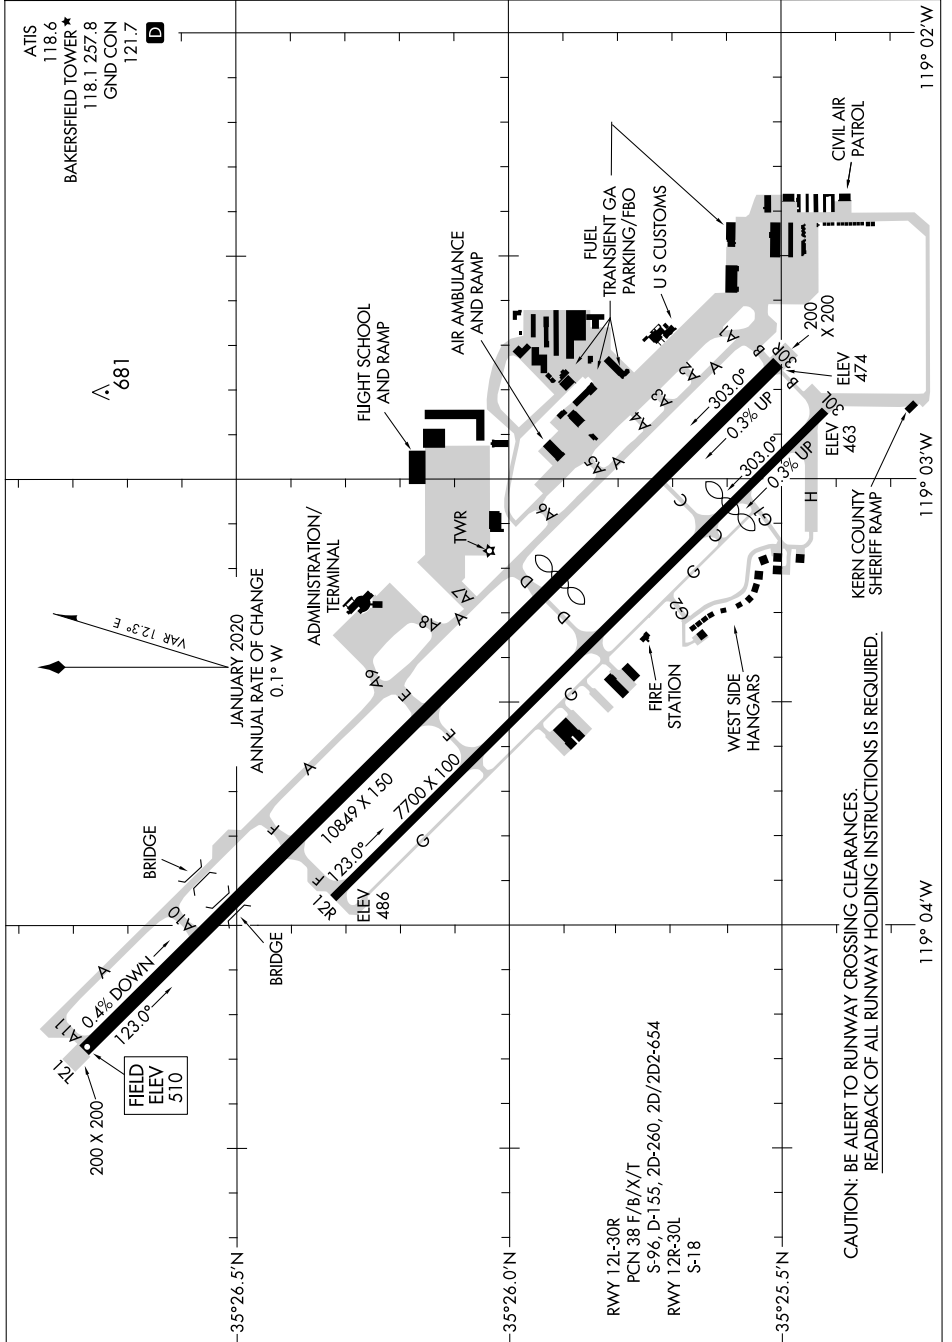

21112

AIRPORT DIAGRAM

AL-36 (FAA)

MEADOWS FLD (BFL)
BAKERSFIELD, CALIFORNIA

SW-3, 15 JUL 2021 to 12 AUG 2021

SW-3, 15 JUL 2021 to 12 AUG 2021

AIRPORT DIAGRAM

21112

BAKERSFIELD, CALIFORNIA
MEADOWS FLD (BFL)