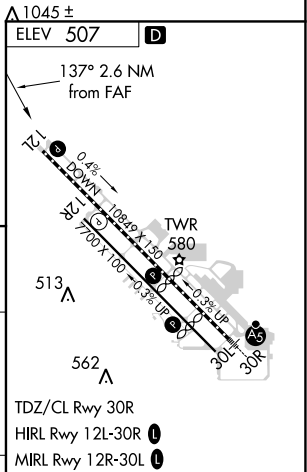

VORTAC EHF 115.4 Chan 101	APP CRS 137°	Rwy Idg TDZE Apt Elev	N/A N/A 507
---	------------------------	-----------------------------	--

VOR-A
MEADOWS FLD (BFL)

⚠ Circling not authorized northeast of Rwy 12L-30R. MISSED APPROACH: Climb to 1500 then climbing right turn to 3000 direct EHF VORTAC and hold, continue climb-in-hold to 3000.

ATIS 118.6	BAKERSFIELD APP CON* 118.8 284.625 (SOUTH) 118.9 270.3 (NORTH)	BAKERSFIELD TOWER* 118.1 (CTAF) 0 257.8	GND CON 121.7	UNICOM 122.95
----------------------	---	--	-------------------------	-------------------------

CATEGORY	A	B	C	D	FAF to MAP 2.6 NM					
ⓐ CIRCLING	1000-1	493 (500-1)	1000-1½ 493 (500-1½)	1060-2 553 (600-2)	Knots	60	90	120	150	180
					Min:Sec	2:36	1:44	1:18	1:02	0:52

SW-3, 15 JUL 2021 to 12 AUG 2021