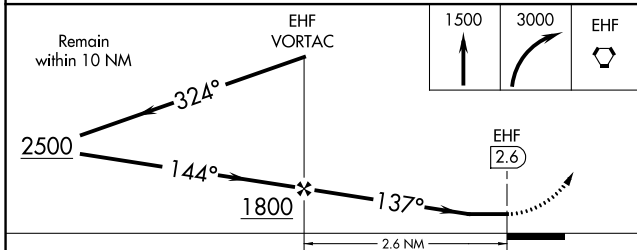

VORTAC EHF 115.4 Chan 101	APP CRS 137°	Rwy Idg TDZE Apt Elev	N/A N/A 507
---	------------------------	-----------------------------	--

VOR-A
MEADOWS FLD (BFL)

⚠ Circling not authorized northeast of Rwy 12L-30R. MISSED APPROACH: Climb to 1500 then climbing right turn to 3000 direct EHF VORTAC and hold, continue climb-in-hold to 3000.

CATEGORY	A	B	C	D	FAF to MAP 2.6 NM					
ⓐ CIRCLING	1000-1	493 (500-1)	1000-1½ 493 (500-1½)	1060-2 553 (600-2)	Knots	60	90	120	150	180
					Min:Sec	2:36	1:44	1:18	1:02	0:52

SW-3, 15 JUL 2021 to 12 AUG 2021