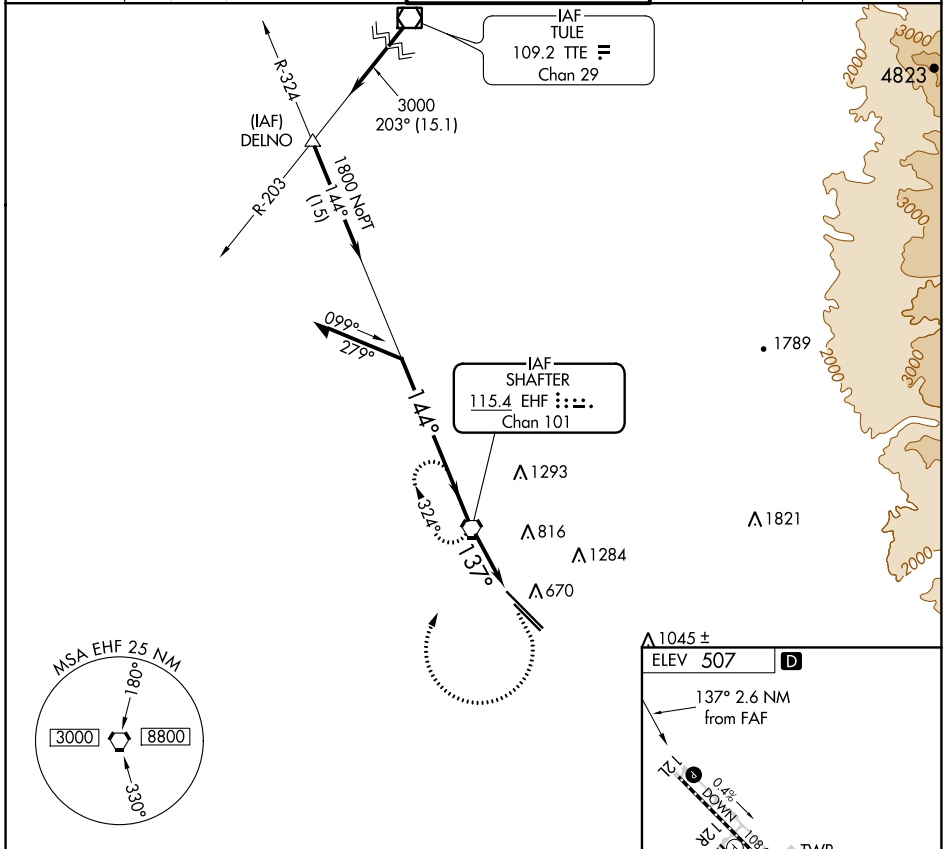

VORTAC EHF 115.4 Chan 101	APP CRS 137°	Rwy Idg TDZE Apt Elev	N/A N/A 507
---	------------------------	-----------------------------	--

VOR-A
MEADOWS FLD (BFL)

⚠ Circling not authorized northeast of Rwy 12L-30R. MISSED APPROACH: Climb to 1500 then climbing right turn to 3000 direct EHF VORTAC and hold, continue climb-in-hold to 3000.

ATIS 118.6	BAKERSFIELD APP CON* 118.8 284.625 (SOUTH) 118.9 270.3 (NORTH)	BAKERSFIELD TOWER* 118.1 (CTAF) 0 257.8	GND CON 121.7	UNICOM 122.95
----------------------	---	--	-------------------------	-------------------------

CATEGORY	A	B	C	D	FAF to MAP 2.6 NM					
ⓐ CIRCLING	1000-1	493 (500-1)	1000-1½ 493 (500-1½)	1060-2 553 (600-2)	Knots	60	90	120	150	180
					Min:Sec	2:36	1:44	1:18	1:02	0:52

SW-3, 15 JUL 2021 to 12 AUG 2021

SW-3, 15 JUL 2021 to 12 AUG 2021