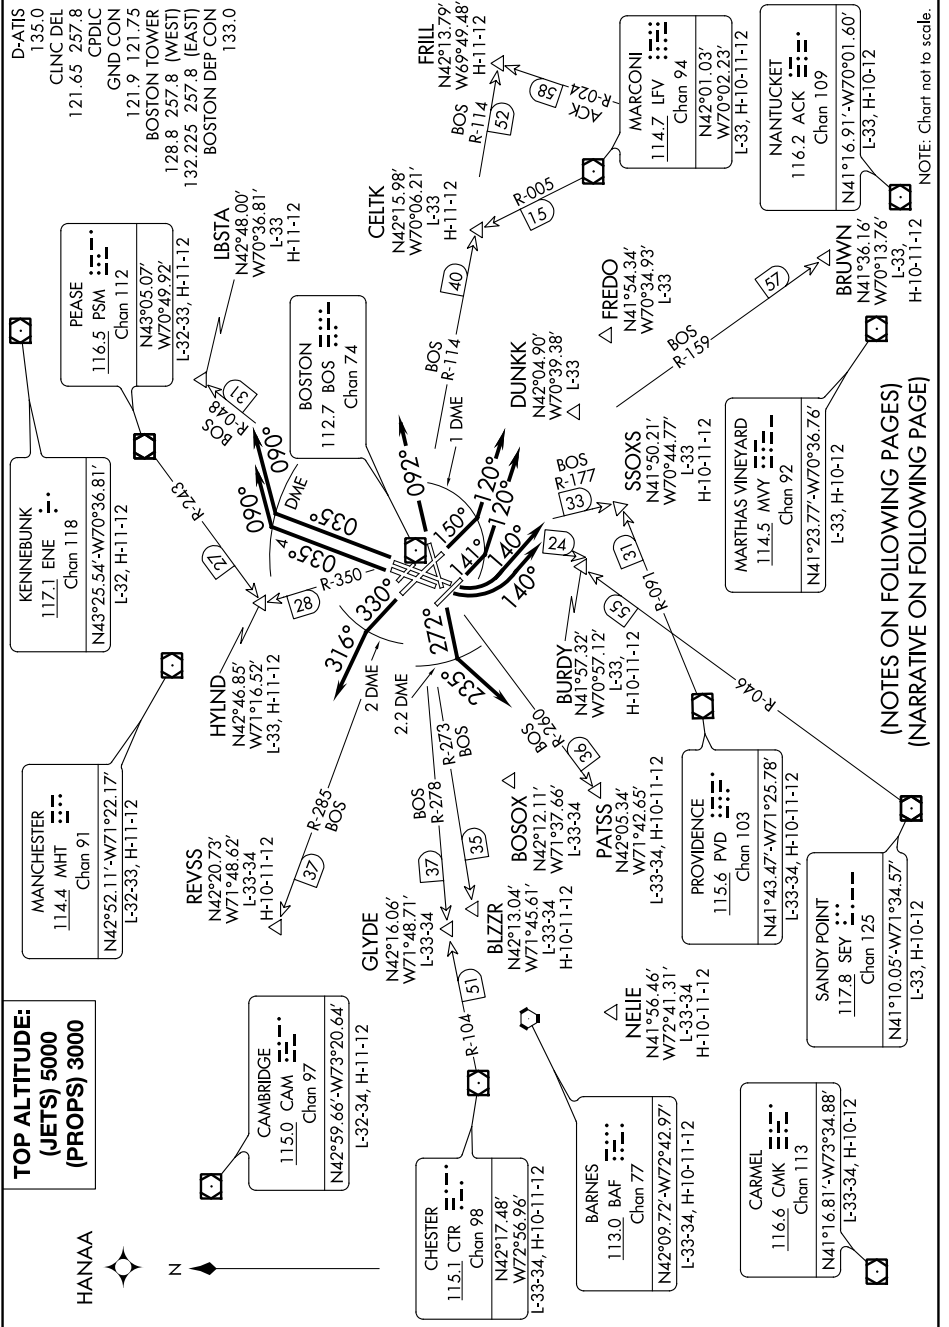

(LOGAN2.BOS) 20310  
**LOGAN TWO DEPARTURE**

GENERAL EDWARD LAWRENCE LOGAN INTL (BOS)  
 AL-58 (FAA) BOSTON, MASSACHUSETTS

NE-1, 15 JUL 2021 to 12 AUG 2021

**LOGAN TWO DEPARTURE**  
 (LOGAN2.BOS) 120CT17

BOSTON, MASSACHUSETTS  
 GENERAL EDWARD LAWRENCE LOGAN INTL (BOS)

(NOTES ON FOLLOWING PAGES)  
 (NARRATIVE ON FOLLOWING PAGE)

NE-1, 15 JUL 2021 to 12 AUG 2021