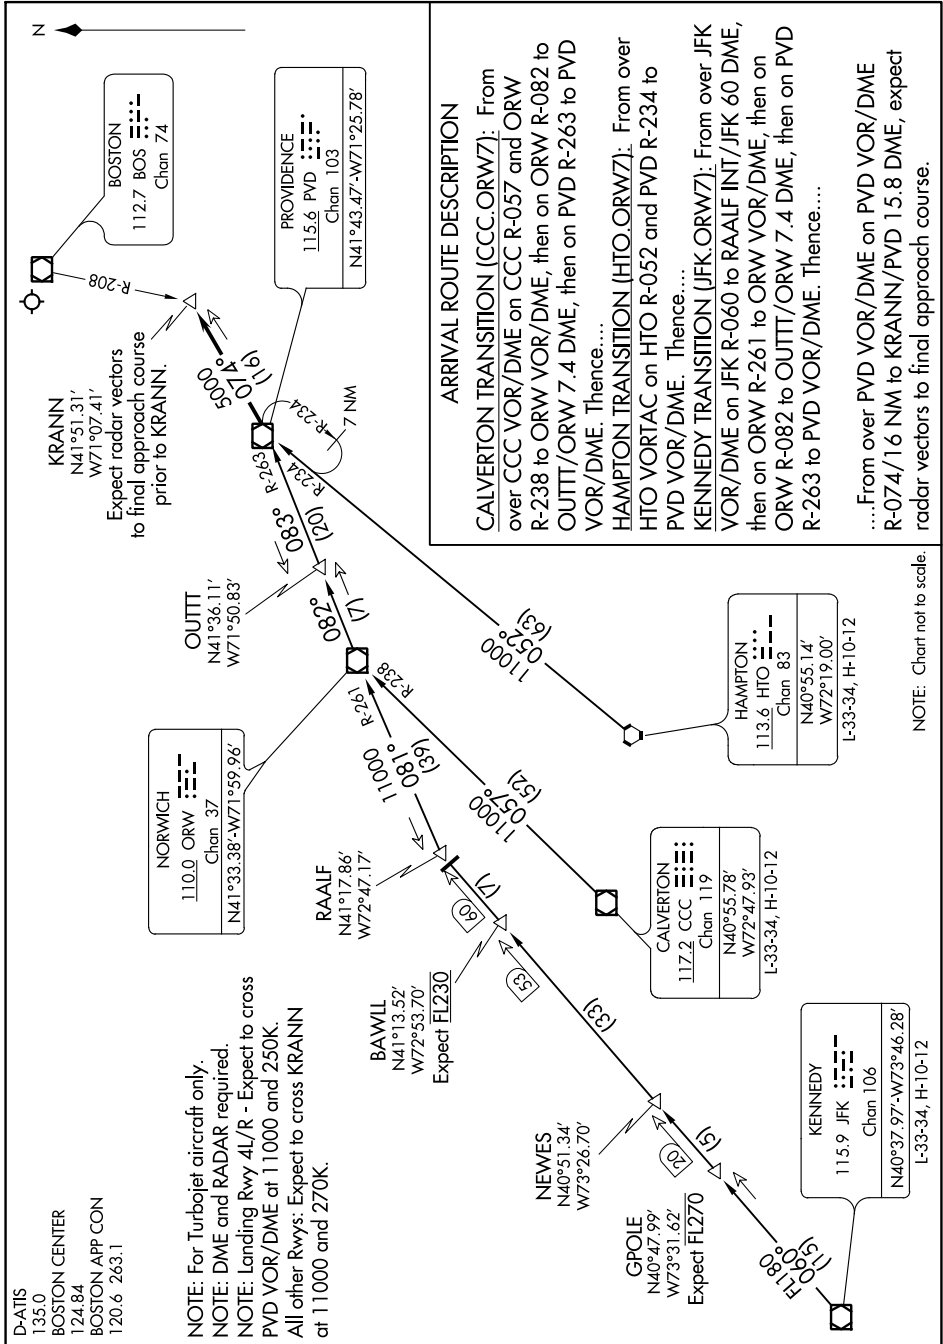

# NORWICH SEVEN ARRIVAL

NE-1, 15 JUL 2021 to 12 AUG 2021