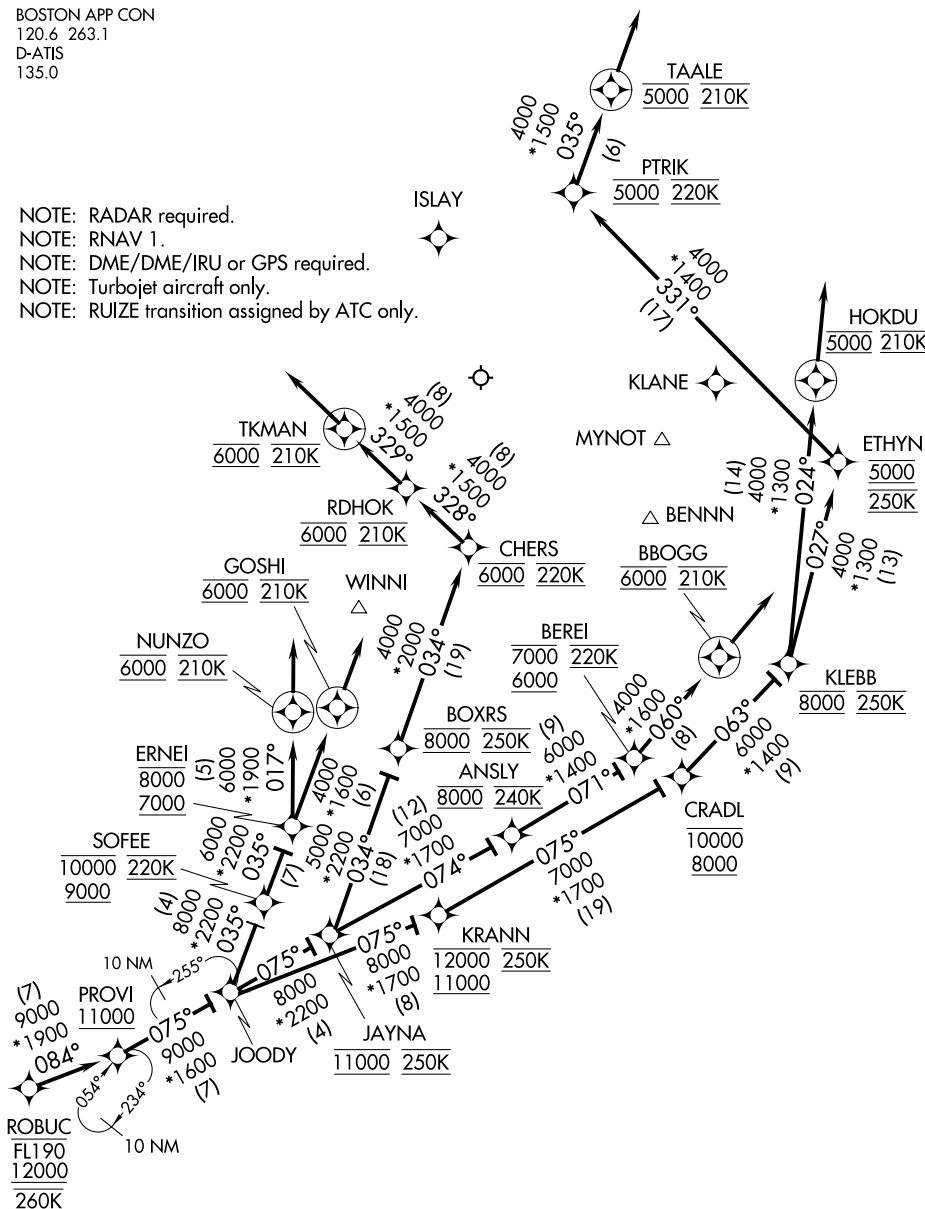

ROBUC THREE ARRIVAL (RNAV) Arrival Routes

BOSTON APP CON  
120.6 263.1  
D-ATIS  
135.0

NOTE: RADAR required.  
NOTE: RNAV 1.  
NOTE: DME/DME/IRU or GPS required.  
NOTE: Turbojet aircraft only.  
NOTE: RUIZE transition assigned by ATC only.

NE-1, 15 JUL 2021 to 12 AUG 2021

NE-1, 15 JUL 2021 to 12 AUG 2021

NOTE: Chart not to scale.

(NARRATIVE ON FOLLOWING PAGE)

ROBUC THREE ARRIVAL (RNAV) Arrival Routes