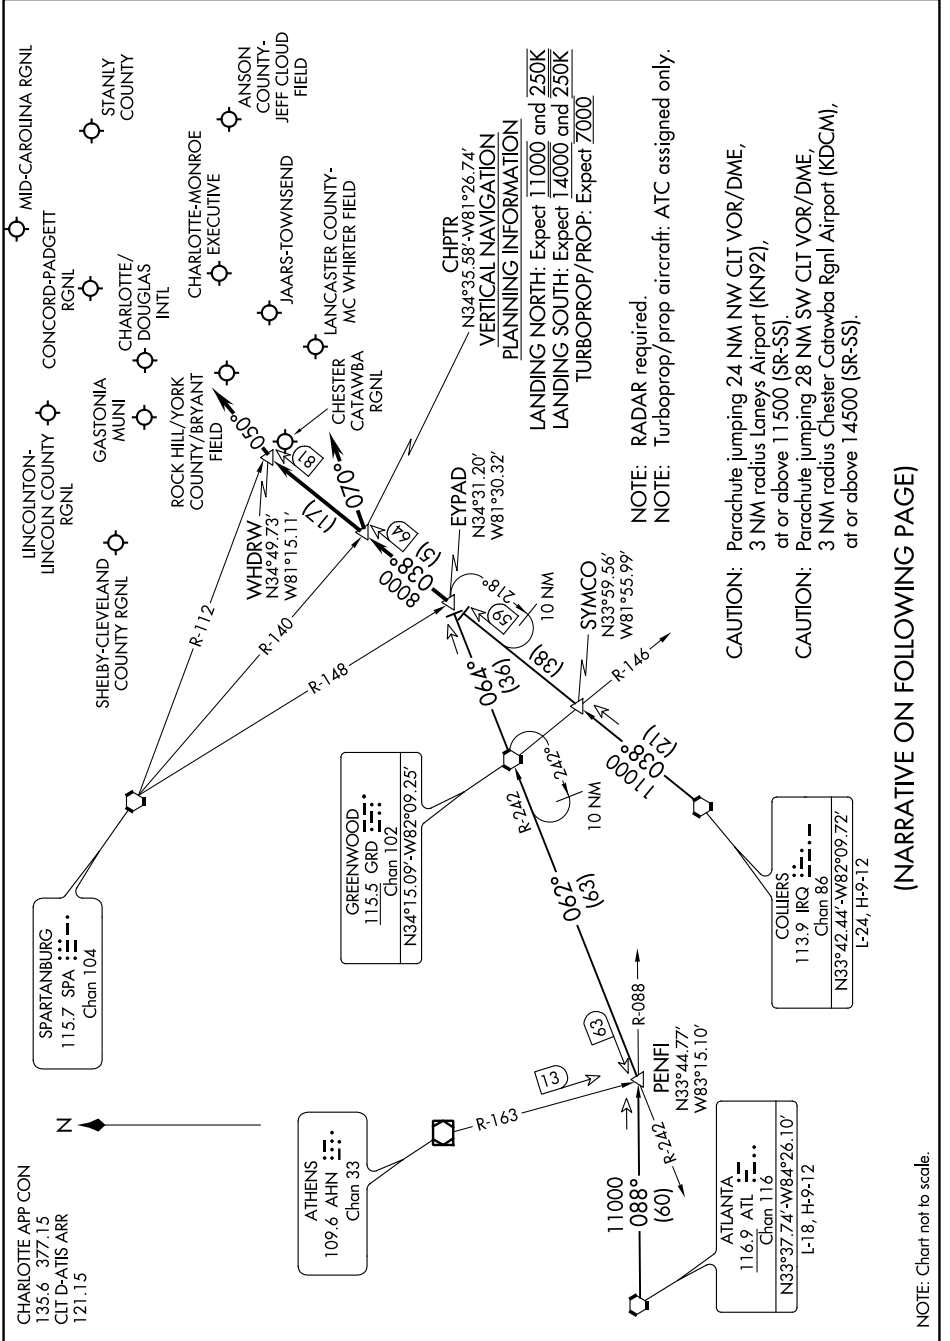

CHPTR THREE ARRIVAL

CHARLOTTE, NORTH CAROLINA

SE-2, 15 JUL 2021 to 12 AUG 2021

(NARRATIVE ON FOLLOWING PAGE)

NOTE: Chart not to scale.

SE-2, 15 JUL 2021 to 12 AUG 2021

CHPTR THREE ARRIVAL

CHARLOTTE, NORTH CAROLINA