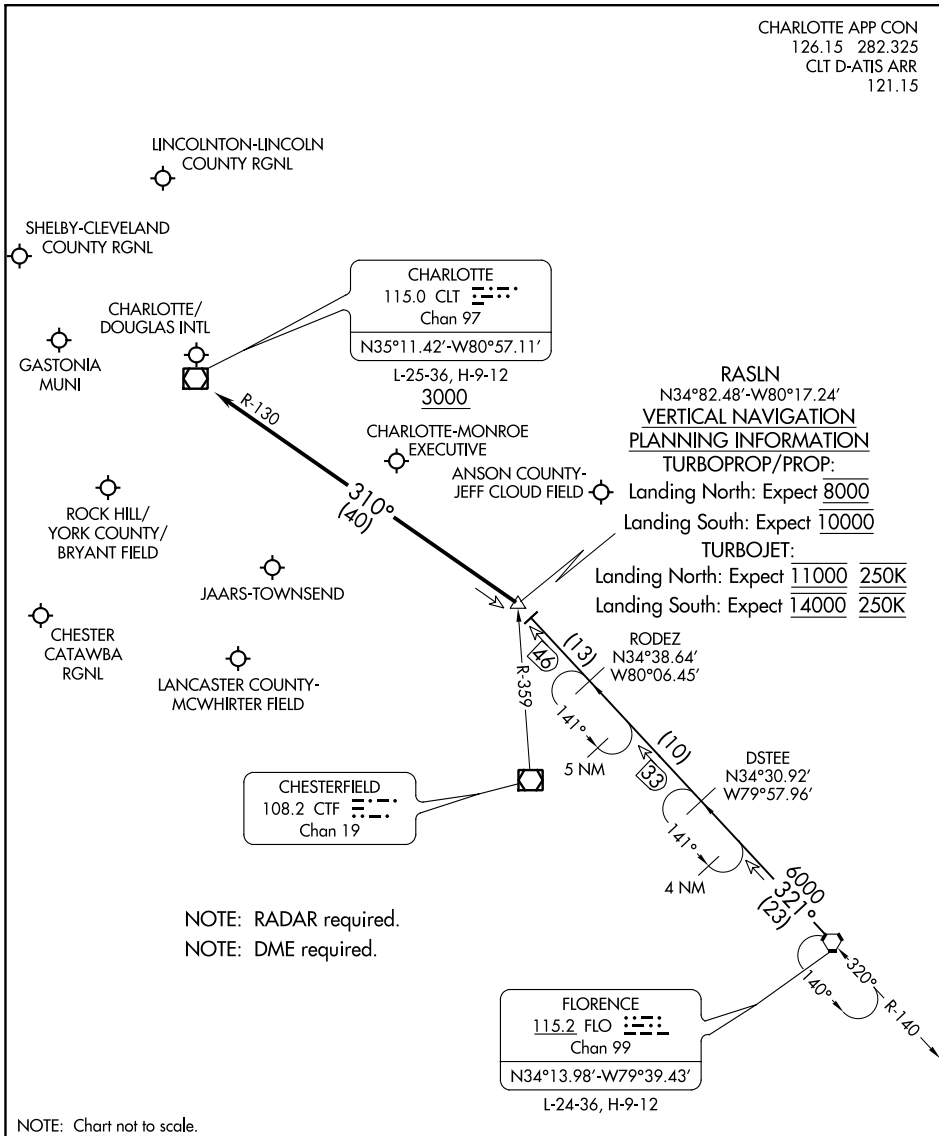

CHARLOTTE APP CON
 126.15 282.325
 CLT D-ATIS ARR
 121.15

SE-2, 15 JUL 2021 to 12 AUG 2021

SE-2, 15 JUL 2021 to 12 AUG 2021

ARRIVAL ROUTE DESCRIPTION

FLORENCE TRANSITION (FLO.RASLN3): From over FLO VORTAC on FLO R-321 to RASLN INT. Thence

. . . . from RASLN on CLT R-130 to cross CLT VOR/DME at or above 3000. Expect RADAR vectors to destination airport or final approach course prior to CLT VOR/DME.