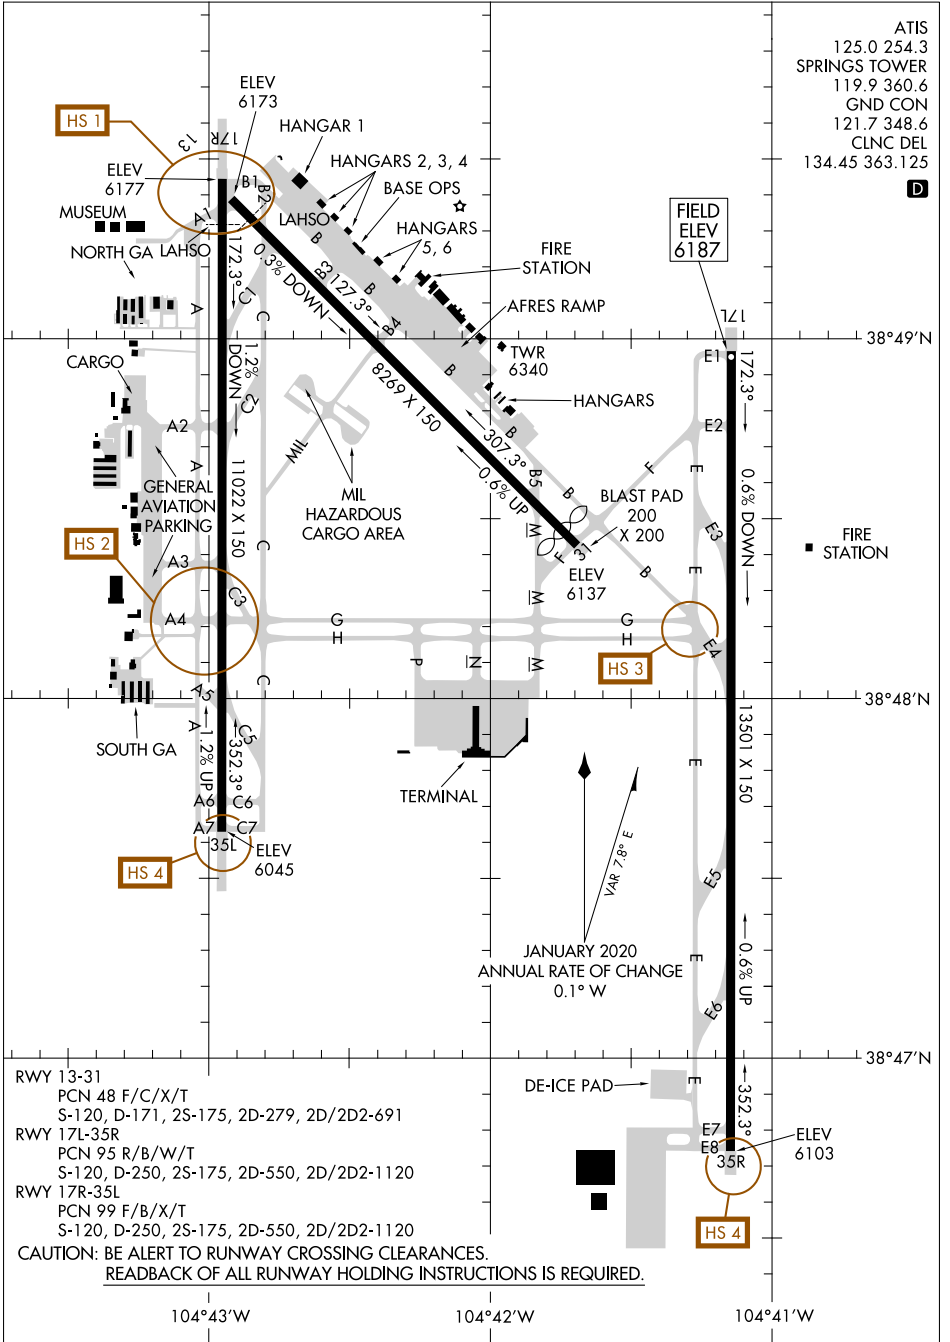

AIRPORT DIAGRAM

AL-87 (FAA)

CITY OF COLORADO SPRINGS MUNI (COS)

COLORADO SPRINGS, COLORADO

SW-1, 15 JUL 2021 to 12 AUG 2021

SW-1, 15 JUL 2021 to 12 AUG 2021

AIRPORT DIAGRAM

COLORADO SPRINGS, COLORADO

CITY OF COLORADO SPRINGS MUNI (COS)