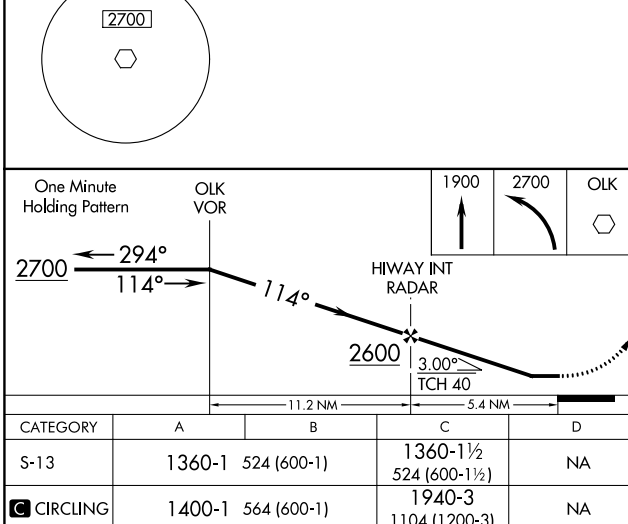

VOR OLK 110.4	APP CRS 114°	Rwy Idg TDZE Apt Elev	2623 836 836
-------------------------	------------------------	-----------------------------	---

VOR RWY 13

SMITH FLD (SMD)

⚠ Rwy 13 helicopter visibility reduction below 1 SM NA. Procedure NA at night. When local altimeter setting not received, use Fort Wayne Intl altimeter setting and increase all MDA 40 feet and S-13 Cat C visibility 1/8 SM.

⚠ NA
⚠ -22°C

MISSED APPROACH: Climb to 1900 then climbing left turn to 2700 direct OLK VOR and hold.

AWOS-3 124.55	FORT WAYNE APP CON 127.2 284.6	UNICOM 122.8 (CTAF) 0
-------------------------	--	---------------------------------