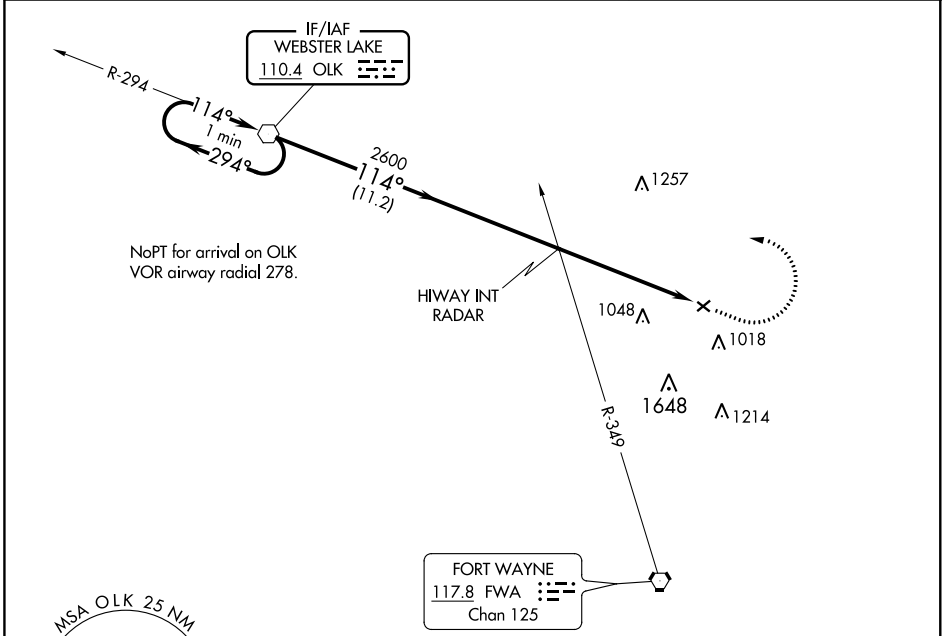

VOR OLK 110.4	APP CRS 114°	Rwy Idg TDZE Apt Elev	2623 836 836
-------------------------	------------------------	-----------------------------	---

VOR RWY 13

SMITH FLD (SMD)

⚠ Rwy 13 helicopter visibility reduction below 1 SM NA. Procedure NA at night. When local altimeter setting not received, use Fort Wayne Intl altimeter setting and increase all MDA 40 feet and S-13 Cat C visibility 1/8 SM.

⚠ NA
⚠ -22°C

MISSED APPROACH: Climb to 1900 then climbing left turn to 2700 direct OLK VOR and hold.

AWOS-3 124.55	FORT WAYNE APP CON 127.2 284.6	UNICOM 122.8 (CTAF) 0
-------------------------	--	---------------------------------

EC-2, 15 JUL 2021 to 12 AUG 2021

EC-2, 15 JUL 2021 to 12 AUG 2021