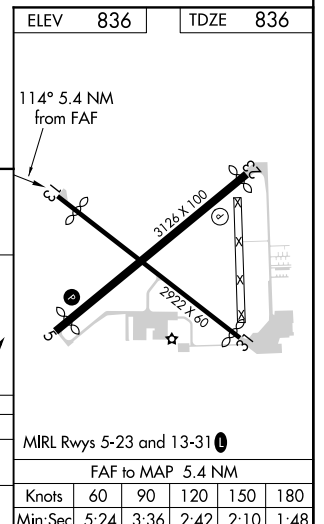

VOR OLK 110.4	APP CRS 114°	Rwy Idg TDZE Apt Elev	2623 836 836
-------------------------	------------------------	-----------------------------	---

VOR RWY 13

SMITH FLD (SMD)

⚠ Rwy 13 helicopter visibility reduction below 1 SM NA. Procedure NA at night. When local altimeter setting not received, use Fort Wayne Intl altimeter setting and increase all MDA 40 feet and S-13 Cat C visibility 1/8 SM.

⚠ NA
⚠ -22°C

MISSED APPROACH: Climb to 1900 then climbing left turn to 2700 direct OLK VOR and hold.

AWOS-3 124.55	FORT WAYNE APP CON 127.2 284.6	UNICOM 122.8 (CTAF) 0
-------------------------	--	---------------------------------