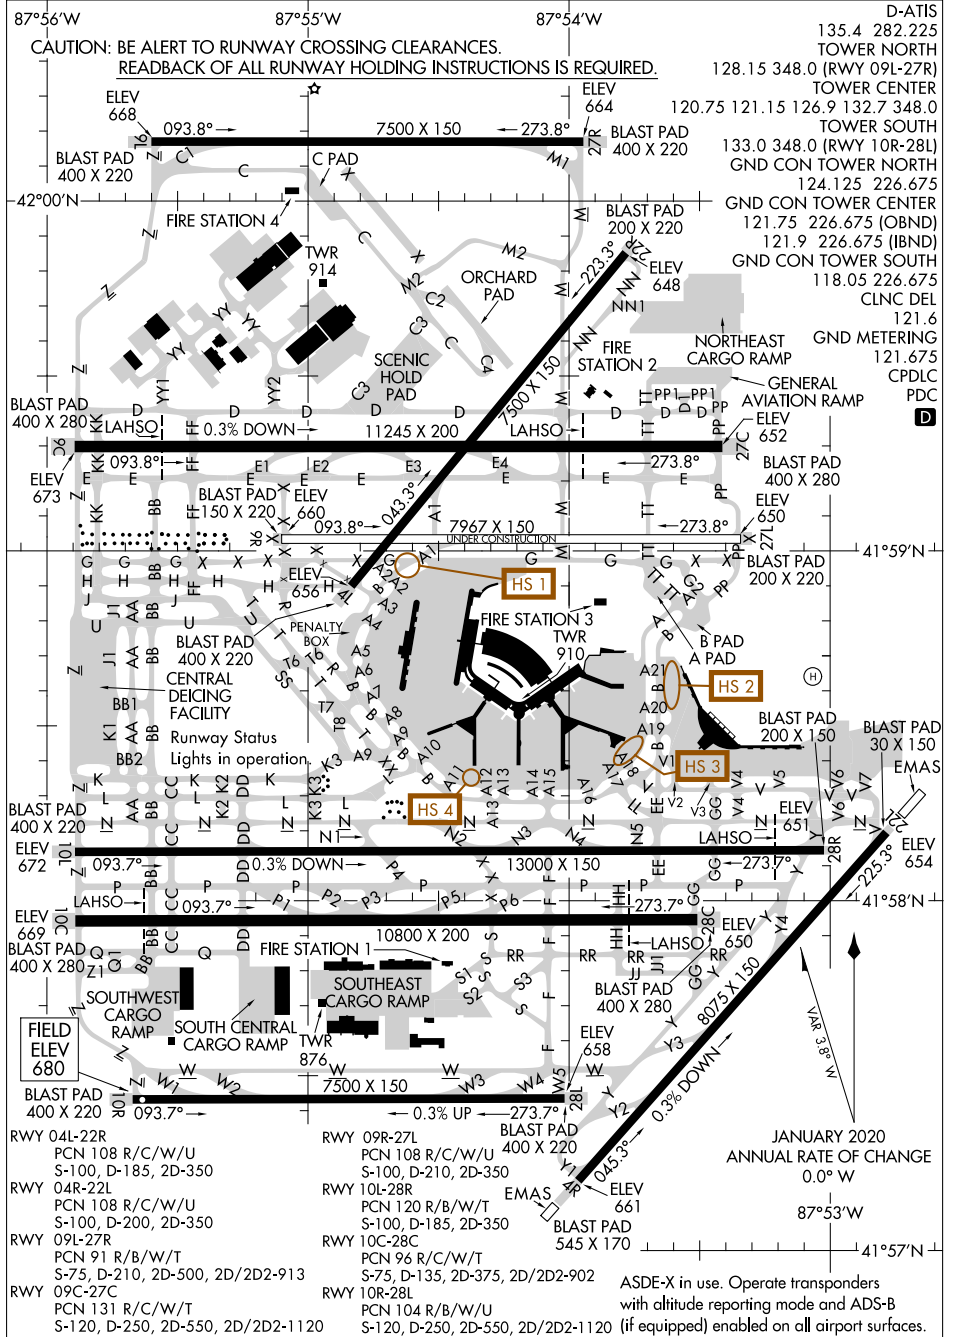

AIRPORT DIAGRAM

AL-166 (FAA)

CHICAGO O'HARE INTL (O.R.D)
CHICAGO, ILLINOIS

EC-3, 15 JUL 2021 to 12 AUG 2021

EC-3, 15 JUL 2021 to 12 AUG 2021

AIRPORT DIAGRAM

21112

CHICAGO, ILLINOIS
CHICAGO O'HARE INTL (O.R.D)