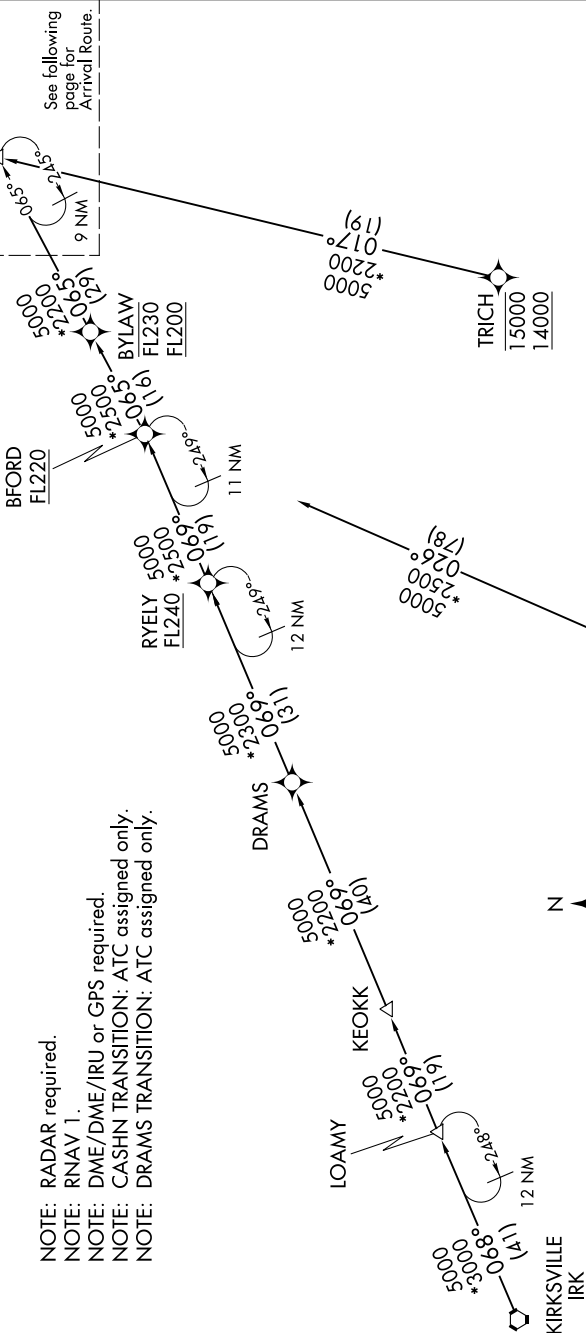

BENKY SIX ARRIVAL (RNAV) Transition Routes

EC-3, 15 JUL 2021 to 12 AUG 2021

CHICAGO APP CON  
119.0 292.125  
D-ATIS  
135.4 282.225

- NOTE: RADAR required.
- NOTE: RNAV 1.
- NOTE: DME/DME/IRU or GPS required.
- NOTE: CASHN TRANSITION: ATC assigned only.
- NOTE: DRAMS TRANSITION: ATC assigned only.

BFORD TRANSITION (BFORD.BENKY6):  
BYLAW TRANSITION (BYLAW.BENKY6):  
CASHN TRANSITION (CASHN.BENKY6):  
DRAMS TRANSITION (DRAMS.BENKY6):  
KIRKSVILLE TRANSITION (IRK.BENKY6):  
LOAMY TRANSITION (LOAMY.BENKY6):  
TRICH TRANSITION (TRICH.BENKY6):

(CONTINUED ON FOLLOWING PAGE)

NOTE: Chart not to scale.

EC-3, 15 JUL 2021 to 12 AUG 2021