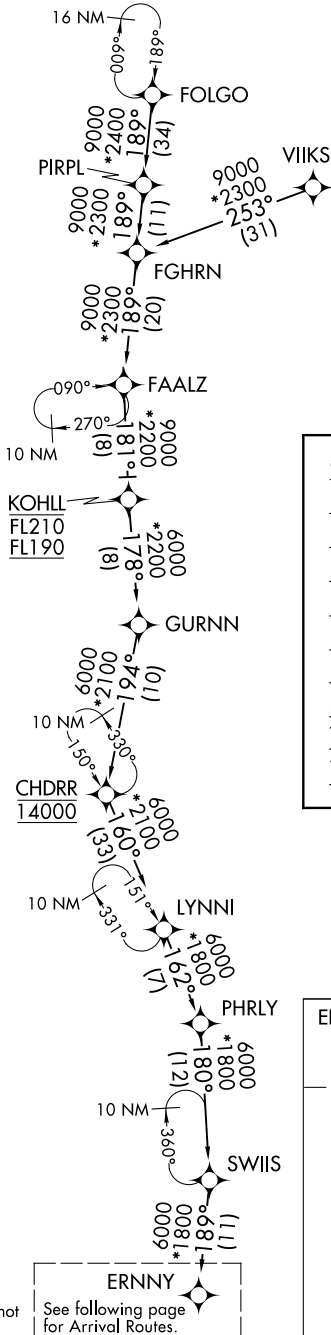

ERNNY SEVEN ARRIVAL (RNAV) Transition Routes

CHICAGO, ILLINOIS

CHICAGO APP CON
119.0 292.125
D-ATIS
135.4 282.225

- NOTE: RADAR required.
- NOTE: RNAV 1.
- NOTE: DME/DME/IRU or GPS required.
- NOTE: YOLUR transition - ATC assigned only.
- NOTE: STASH transition - ATC assigned only.
- NOTE: LYNNI transition: For Milwaukee terminal area departures only.
- NOTE: VIKS transition: ATC assigned only.

- CHDRR TRANSITION (CHDRR.ERNNY7):
- FAALZ TRANSITION (FAALZ.ERNNY7):
- FGHRN TRANSITION (FGHRN.ERNNY7):
- FOLGO TRANSITION (FOLGO.ERNNY7):
- KOHL TRANSITION (KOHLL.ERNNY7):
- LYNNI TRANSITION (LYNNI.ERNNY7):
- PIRPL TRANSITION (PIRPL.ERNNY7):
- STASH TRANSITION (STASH.ERNNY7):
- VIKS TRANSITION (VIKS.ERNNY7):
- YOLUR TRANSITION (YOLUR.ERNNY7):

(CONTINUED ON FOLLOWING PAGE)

NOTE: Chart not to scale.

See following page for Arrival Routes.

ERNNY SEVEN ARRIVAL (RNAV) Transition Routes