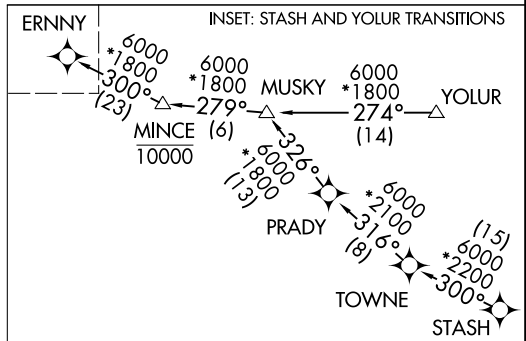

NOTE: Chart not to scale.

See following page for Arrival Routes.

ERNNY SEVEN ARRIVAL (RNAV) Transition Routes