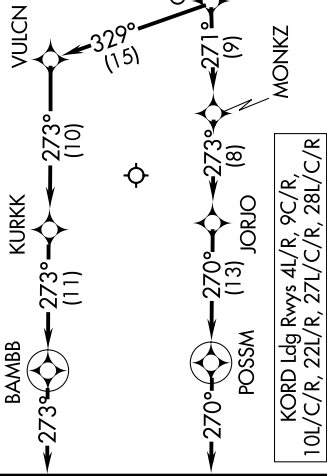

ESSPO FIVE ARRIVAL (RNAV)

EC-3, 15 JUL 2021 to 12 AUG 2021

CHICAGO APP CON
119.0 292.125
D-ATIS
135.4 282.225

NOTE: RADAR required.
NOTE: RNAV 1.
NOTE: DME/DME/IRU or GPS required.
NOTE: ATC assigned only.

ARRIVAL ROUTE DESCRIPTION

- BONNT TRANSITION (BONNT.ESSPO5):
- FORT WAYNE TRANSITION (FWA.ESSPO5):
- NOLINN TRANSITION (NOLINN.ESSPO5):
- WATSN TRANSITION (WATSN.ESSPO5):

From ESSPO on track 318° to LAACY, then on track 323° to IZARD, then on track 323° to CABIJ.
LANDING RWYS 4L/R, 9C/R, 10L/C/R, 22L/R, 27L/C/R, 28L/C/R: From CABIJ on track 271° to MONKZ, then on track 273° to JORJO, then on track 270° to POSSM, then on track 270°. Expect RADAR vectors to final approach course.
LANDING RWY 9L: From CABIJ on track 329° to VULCN, then on track 273° to KURKK, then on track 273° to BAMB, then on track 273°. Expect RADAR vectors to final approach course.

NOTE: Chart not to scale.

EC-3, 15 JUL 2021 to 12 AUG 2021