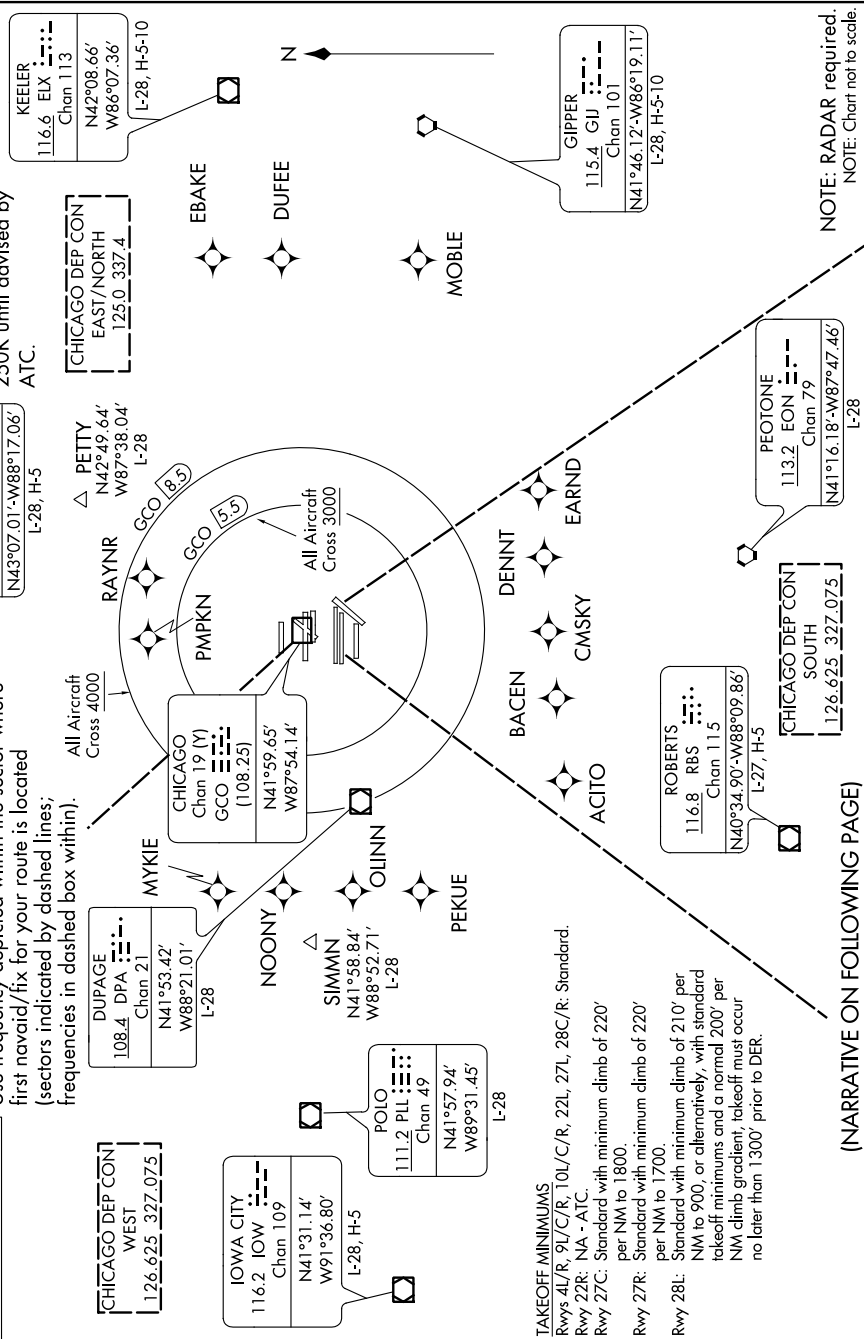

O'HARE SIX DEPARTURE

EC-3, 15 JUL 2021 to 12 AUG 2021

O'HARE SIX DEPARTURE

(NARRATIVE ON FOLLOWING PAGE)

EC-3, 15 JUL 2021 to 12 AUG 2021