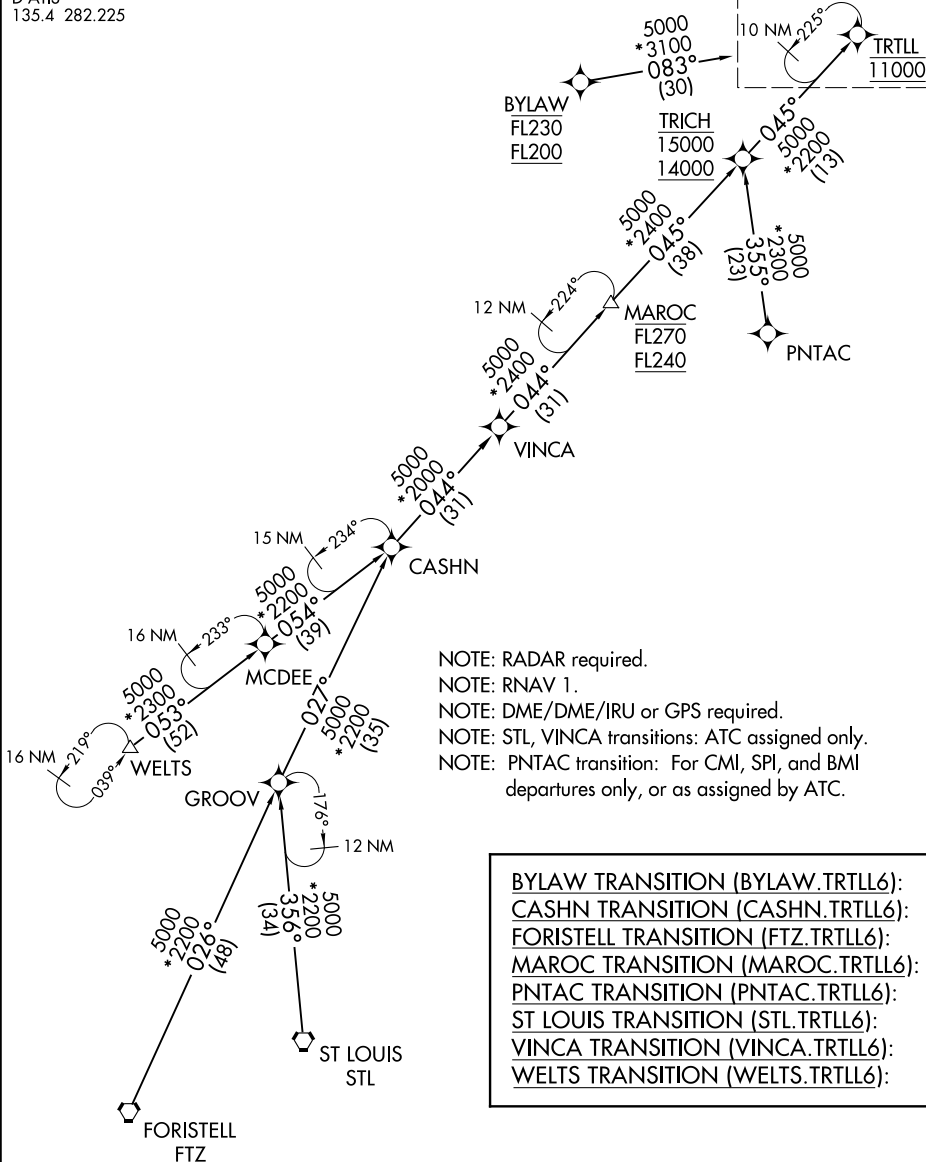

TRTLL SIX ARRIVAL (RNAV) Transition Routes

CHICAGO O'HARE INTL (ORD)  
CHICAGO, ILLINOIS

CHICAGO APP CON  
119.0 292.125  
D-ATIS  
135.4 282.225

See following page for  
Arrival Routes

(CONTINUED ON FOLLOWING PAGE)

NOTE: Chart not to scale.

TRTLL SIX ARRIVAL (RNAV) Transition Routes

(TRTLL.TRLL6) 05NOV20

CHICAGO, ILLINOIS  
CHICAGO O'HARE INTL (ORD)

EC-3, 15 JUL 2021 to 12 AUG 2021

EC-3, 15 JUL 2021 to 12 AUG 2021