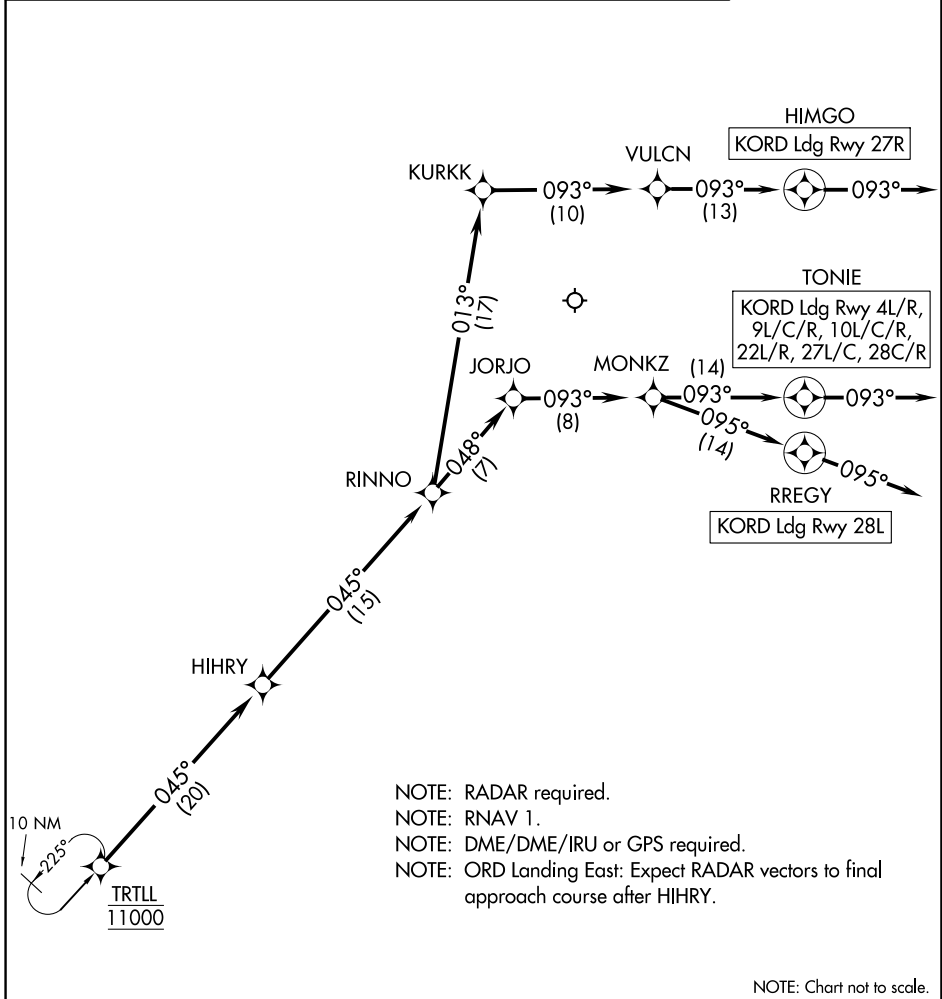

TRTLL SIX ARRIVAL (RNAV) Arrival Routes

ARRIVAL ROUTE DESCRIPTION

From TRTLL on track 045° to HIHRY, then on track 045° to RINNO.

LANDING RWYS 4L/R, 9L/C/R, 10L/C/R, 22L/R, 27L/C, 28C/R:

From RINNO on track 048° to JORJO, then on track 093° to MONKZ, then on track 093° to TONIE, then on track 093°. Expect RADAR vectors to final approach course.

LANDING RWY 27R: From RINNO on track 013° to KURKK, then on track 093° to VULCN, then on track 093° to HIMGO, then on track 093°. Expect RADAR vectors to final approach course.

LANDING RWY 28L: From RINNO on track 048° to JORJO, then on track 093° to MONKZ, then on track 095° to RREGY, then on track 095°. Expect RADAR vectors to final approach course.

CHICAGO APP CON
119.0 292.125
D-ATIS
135.4 282.225

- NOTE: RADAR required.
- NOTE: RNAV 1.
- NOTE: DME/DME/IRU or GPS required.
- NOTE: ORD Landing East: Expect RADAR vectors to final approach course after HIHRY.

NOTE: Chart not to scale.

EC-3, 15 JUL 2021 to 12 AUG 2021

EC-3, 15 JUL 2021 to 12 AUG 2021